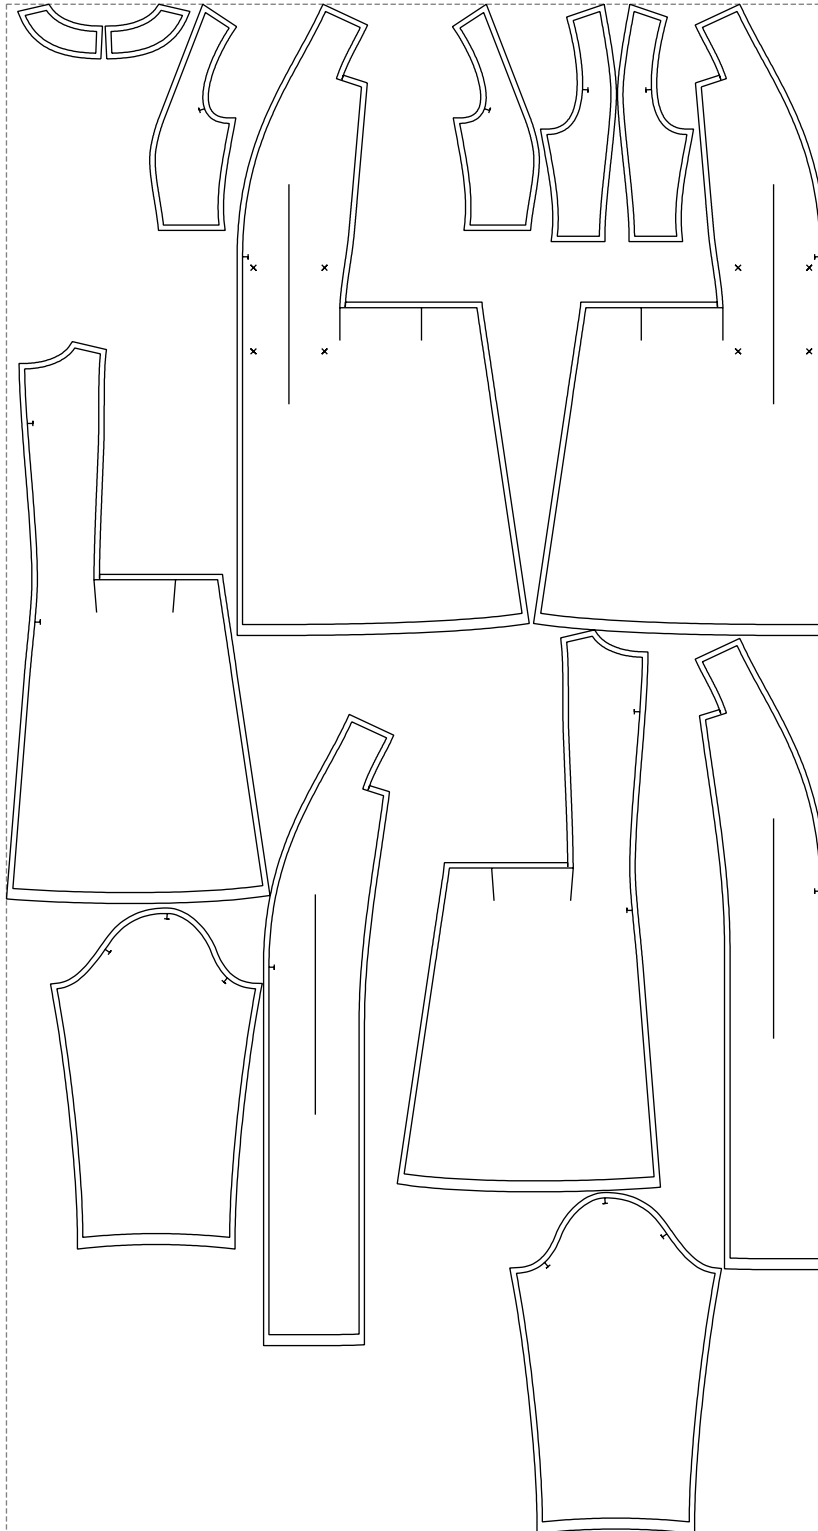

Not for print

Paper size: A4, size:1258.95 x1655.35 mm

# Example

size:1499.00 x2799.71 mm

Maneken =1 ver.0

rz\_1=170

rz\_16=88

rz\_17=75.6

rz\_18=67.6

rz\_19=96

rz\_20=94.6

---

. . . . .  
. . . . .  
. . . . .