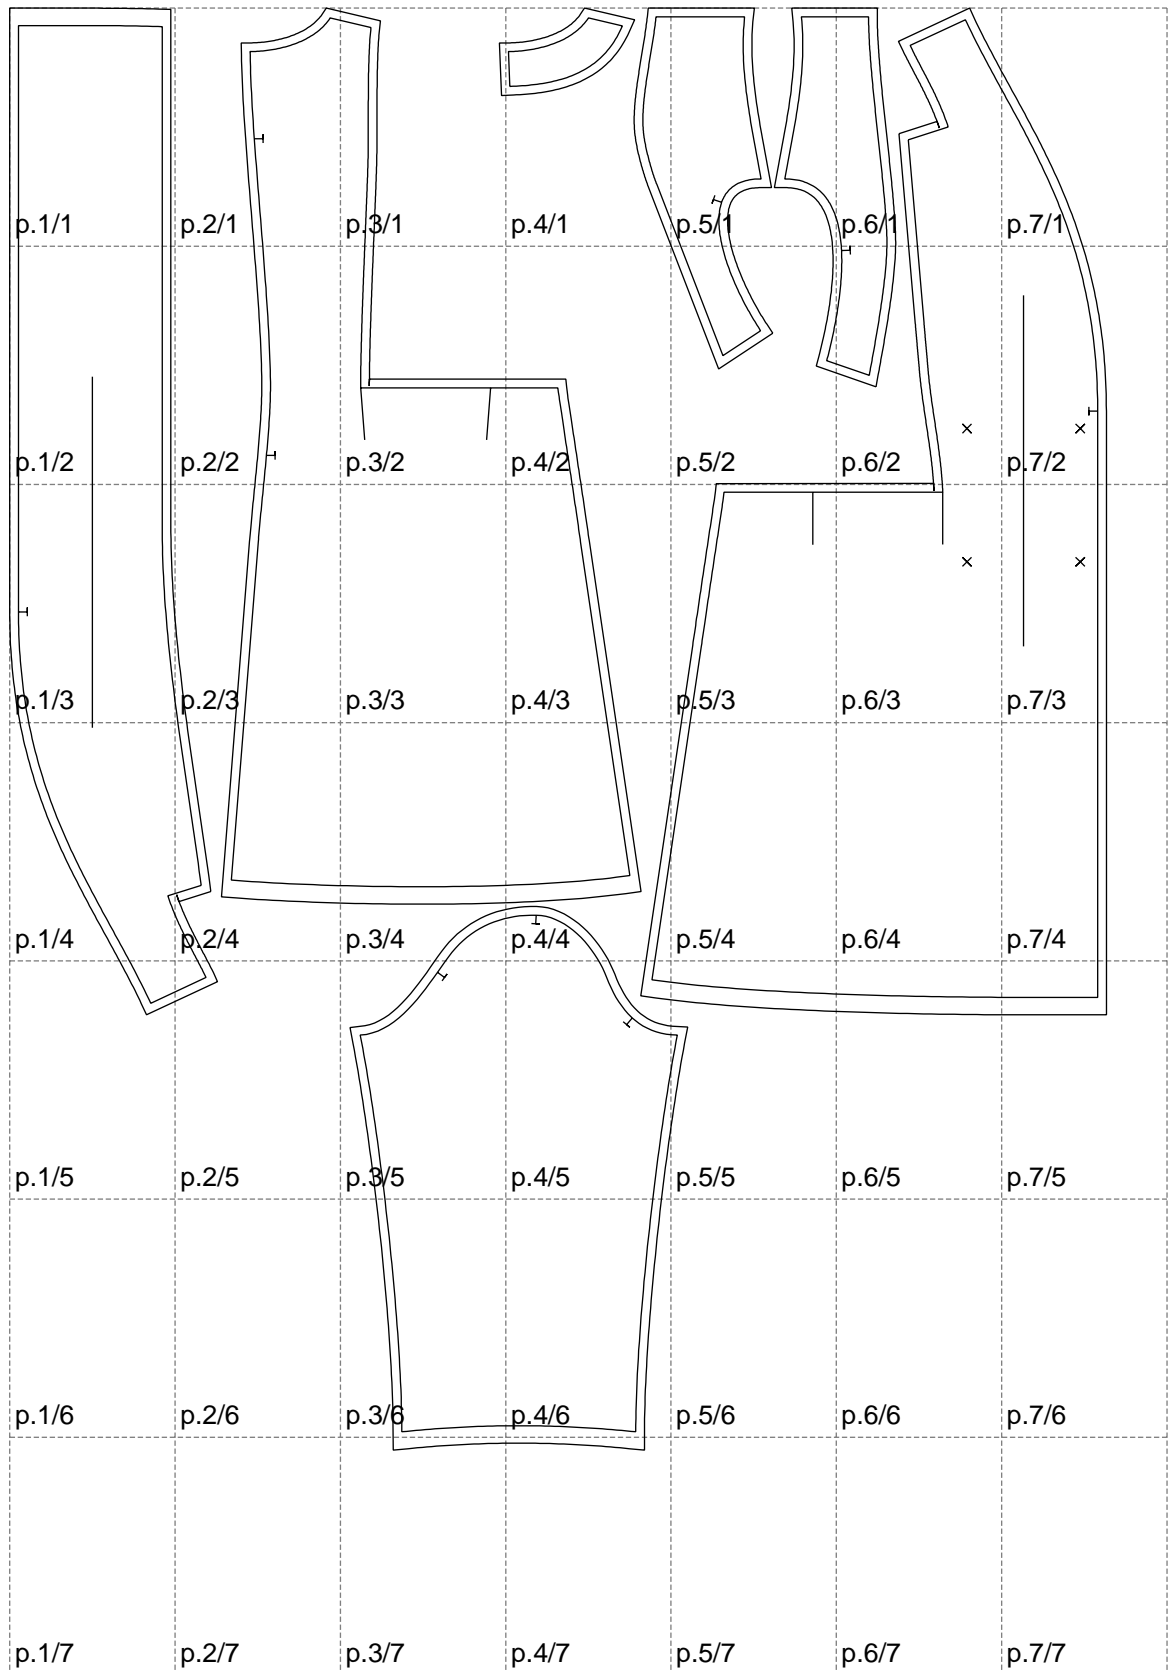

Not for print

Paper size: A4, size:1258.95 x1655.35 mm

# Example

size:1499.00 x2799.71 mm

Maneken =1 ver.0

rz\_1=170

rz\_16=88

rz\_17=75.6

rz\_18=67.6

rz\_19=96

rz\_20=94.6

---

. . . . .  
. . . . .  
. . . . .