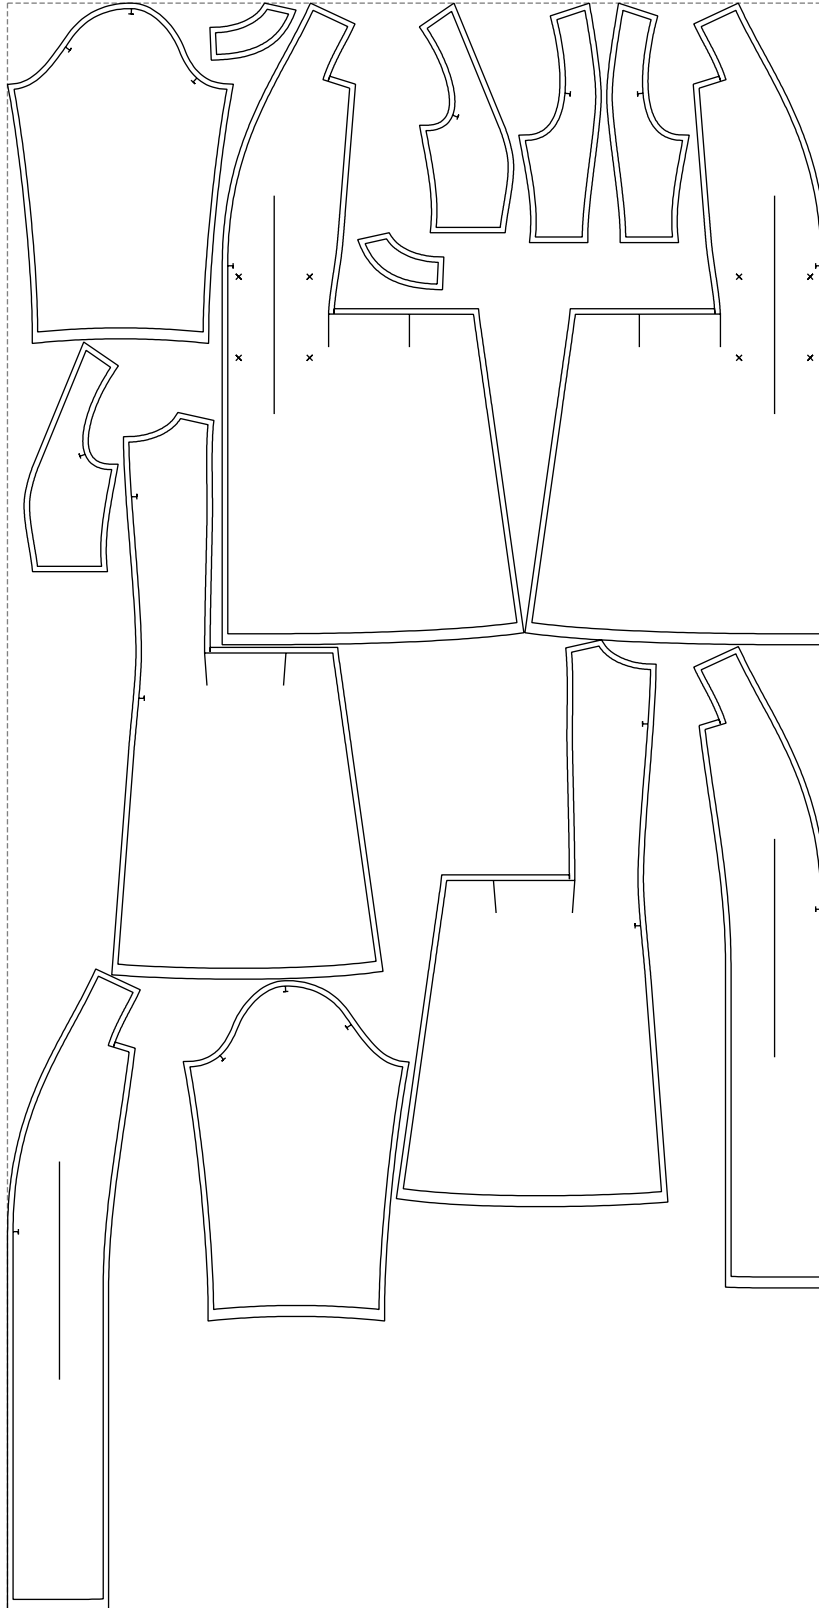

Not for print

Paper size: A4, size:1298.47 x1661.12 mm

# Example

size:1499.00 x2942.57 mm

Maneken =1 ver.0

rz\_1=170

rz\_16=96

rz\_17=82

rz\_18=76

rz\_19=104

rz\_20=101.8

---

. . . . .  
. . . . .  
. . . . .