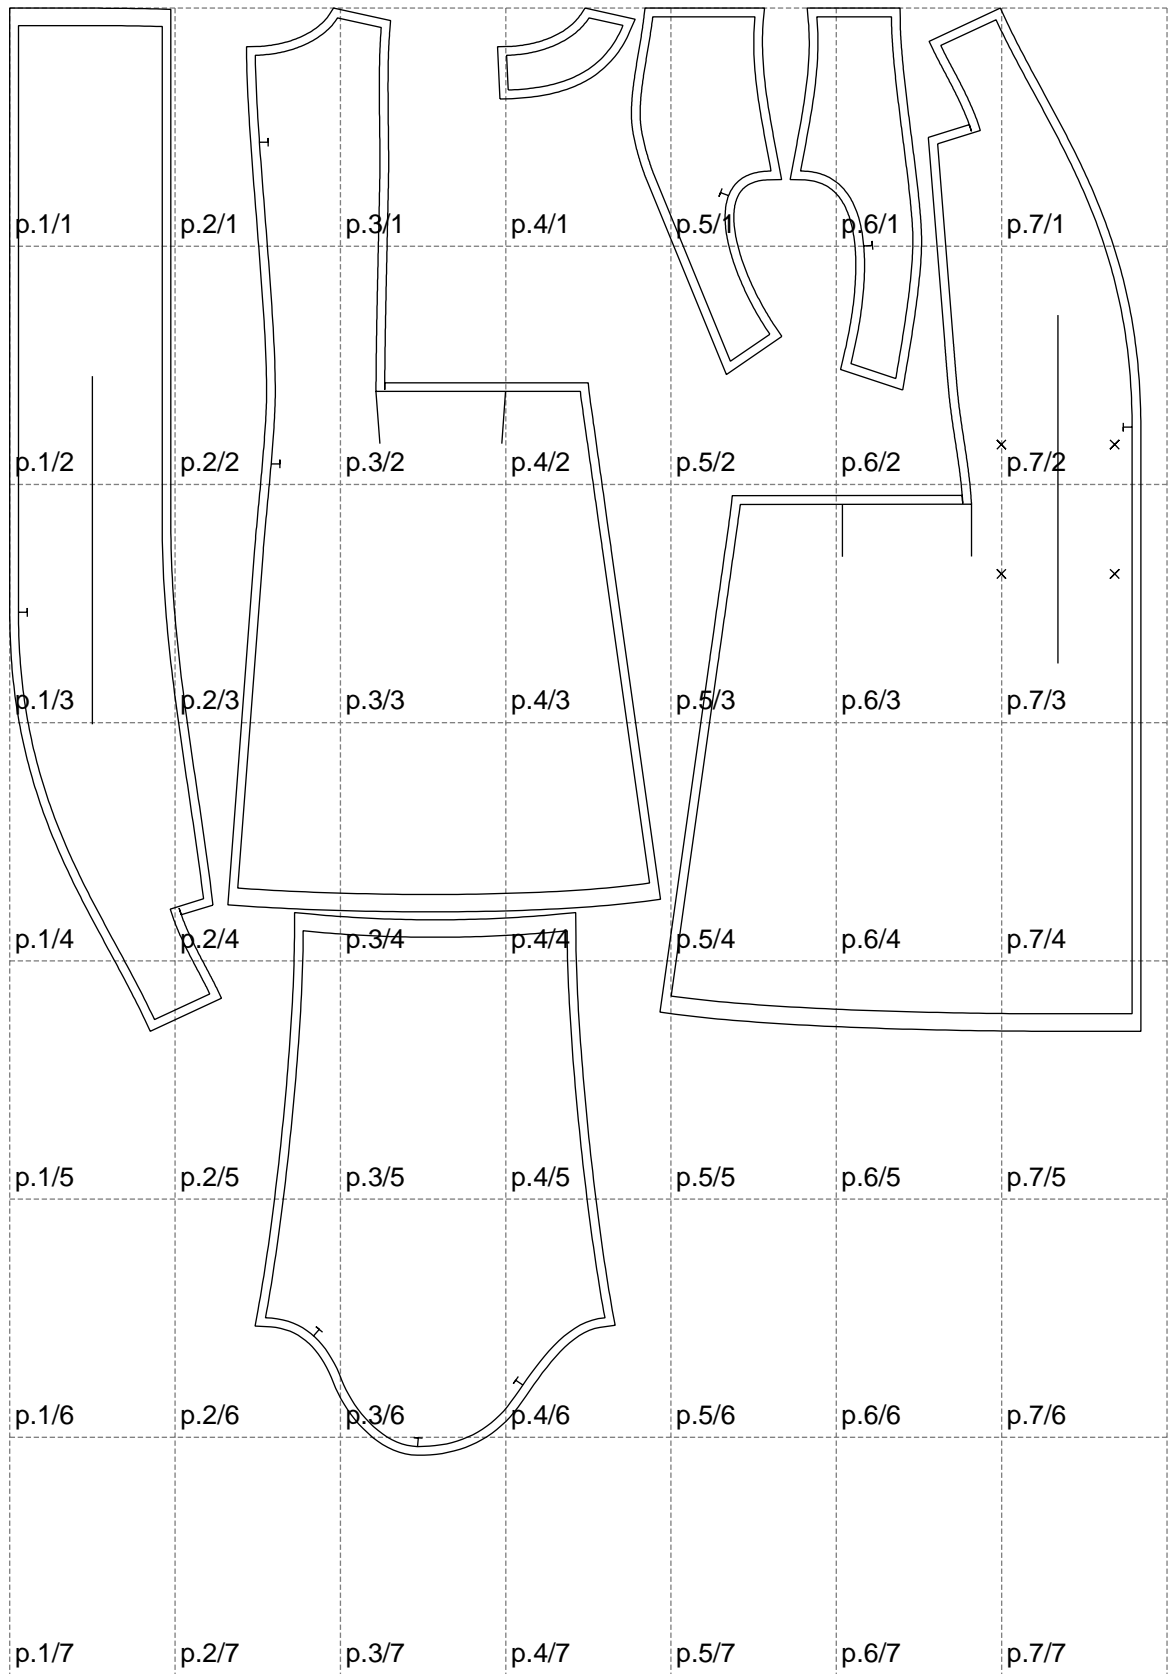

Not for print

Paper size: A4, size:1298.47 x1661.12 mm

# Example

size:1499.00 x2942.57 mm

Maneken =1 ver.0

rz\_1=170

rz\_16=96

rz\_17=82

rz\_18=76

rz\_19=104

rz\_20=101.8

---

. . . . .  
. . . . .  
. . . . .