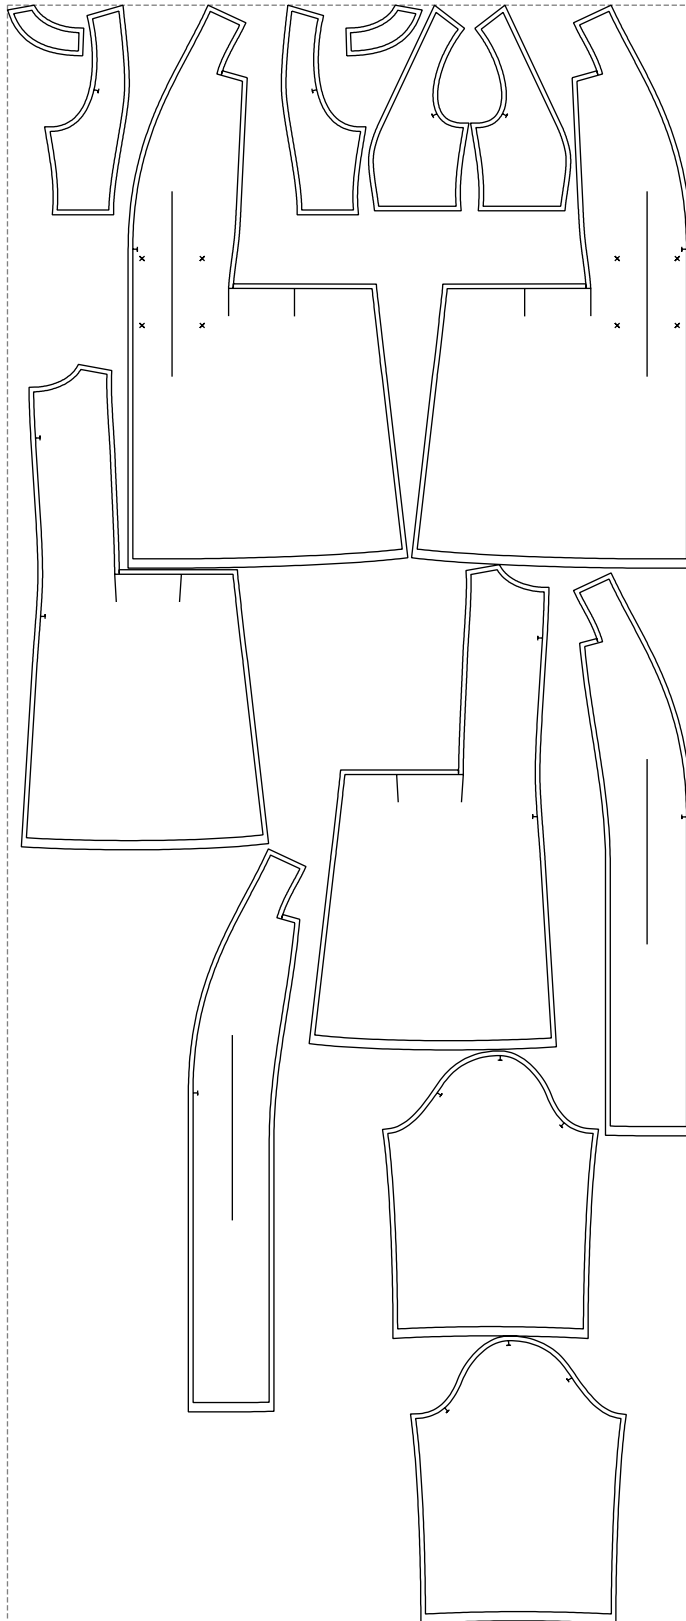

Not for print

Paper size: A4, size:1388.96 x1675.60 mm

# Example

size:1478.94 x3501.21 mm

Maneken =1 ver.0

rz\_1=170

rz\_16=120

rz\_17=104

rz\_18=103.6

rz\_19=128

rz\_20=125.1

---

. . . . .  
. . . . .  
. . . . .