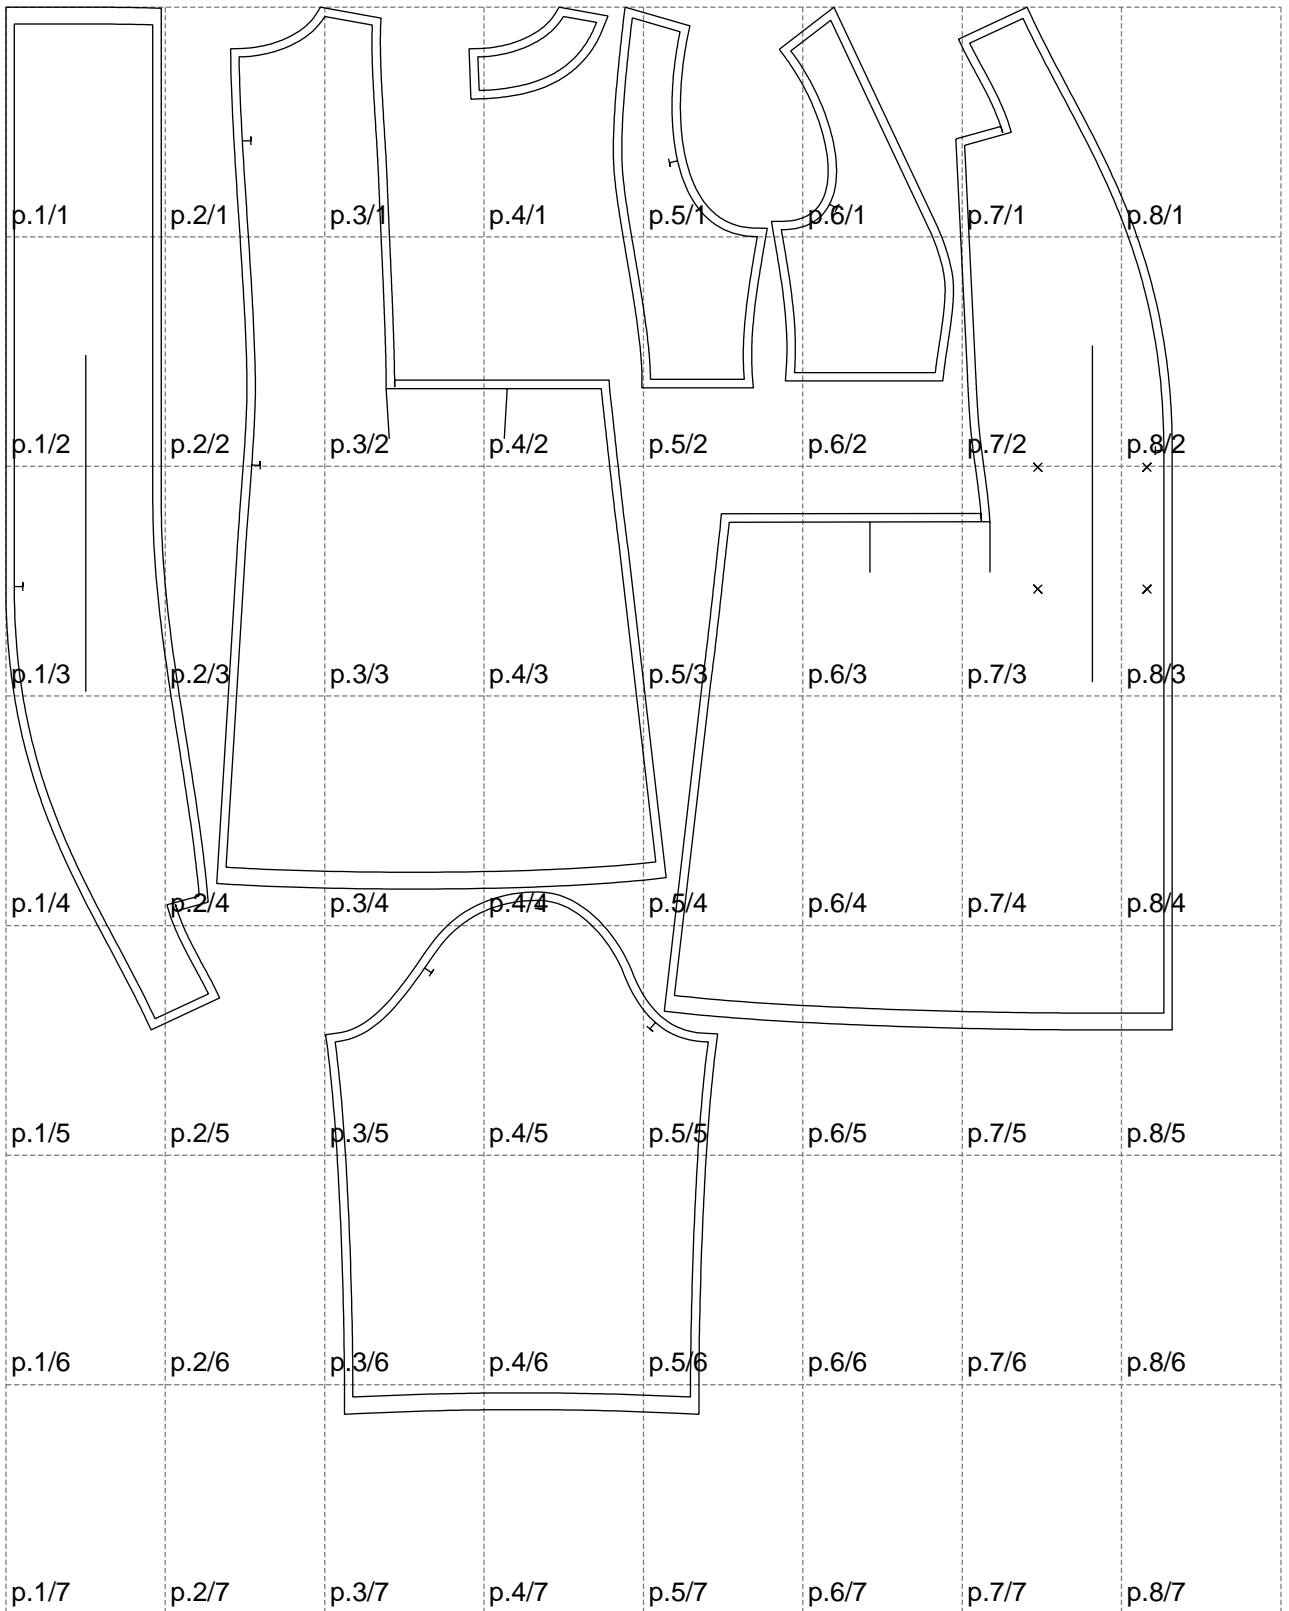

Not for print

Paper size: A4, size:1388.96 x1675.60 mm

# Example

size:1478.94 x3501.21 mm

Maneken =1 ver.0

rz\_1=170

rz\_16=120

rz\_17=104

rz\_18=103.6

rz\_19=128

rz\_20=125.1

---

. . . . .  
. . . . .  
. . . . .