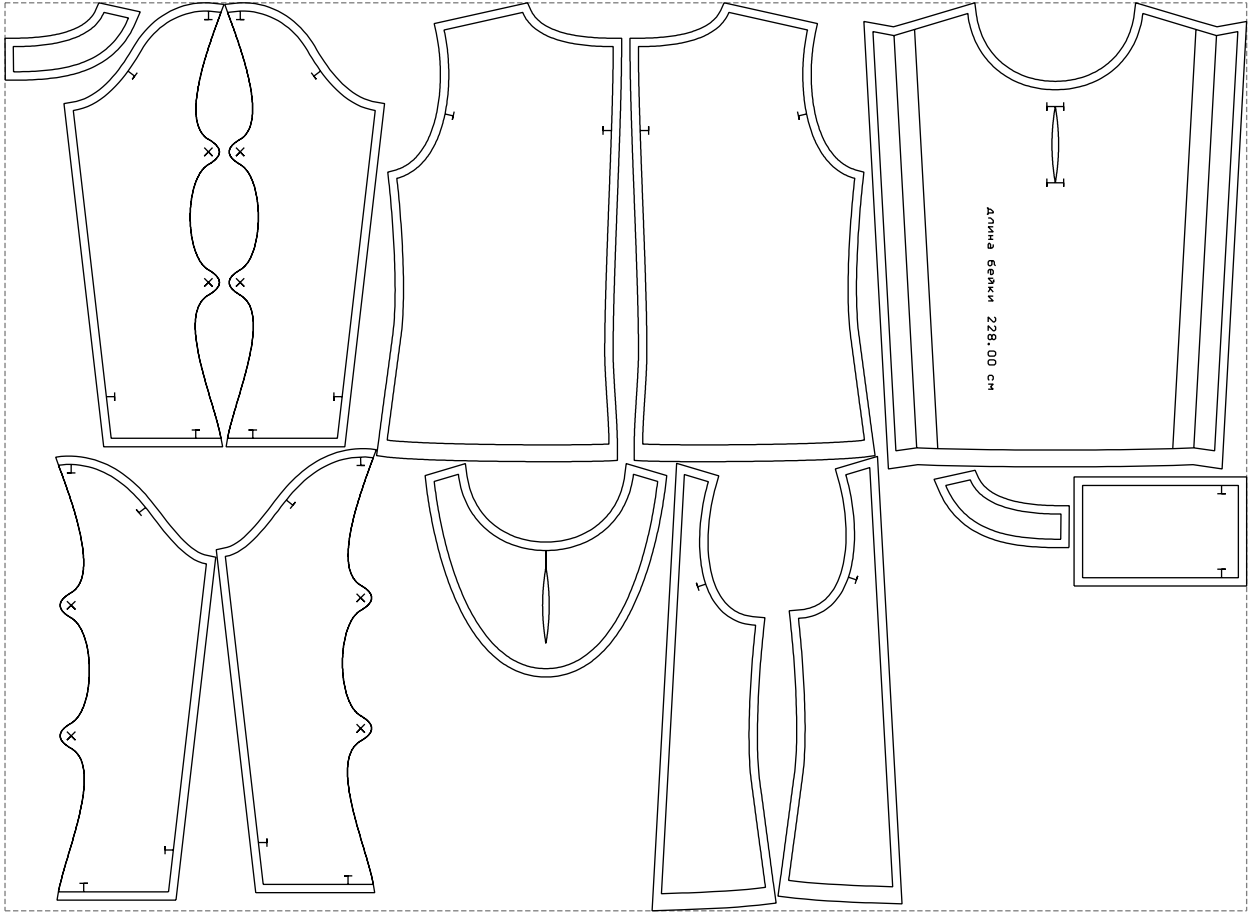

# Example

size:1478.88 x1081.65 mm

Maneken =1 ver.0

rz\_1=170

rz\_16=92

rz\_17=78.8

rz\_18=71.8

rz\_19=100