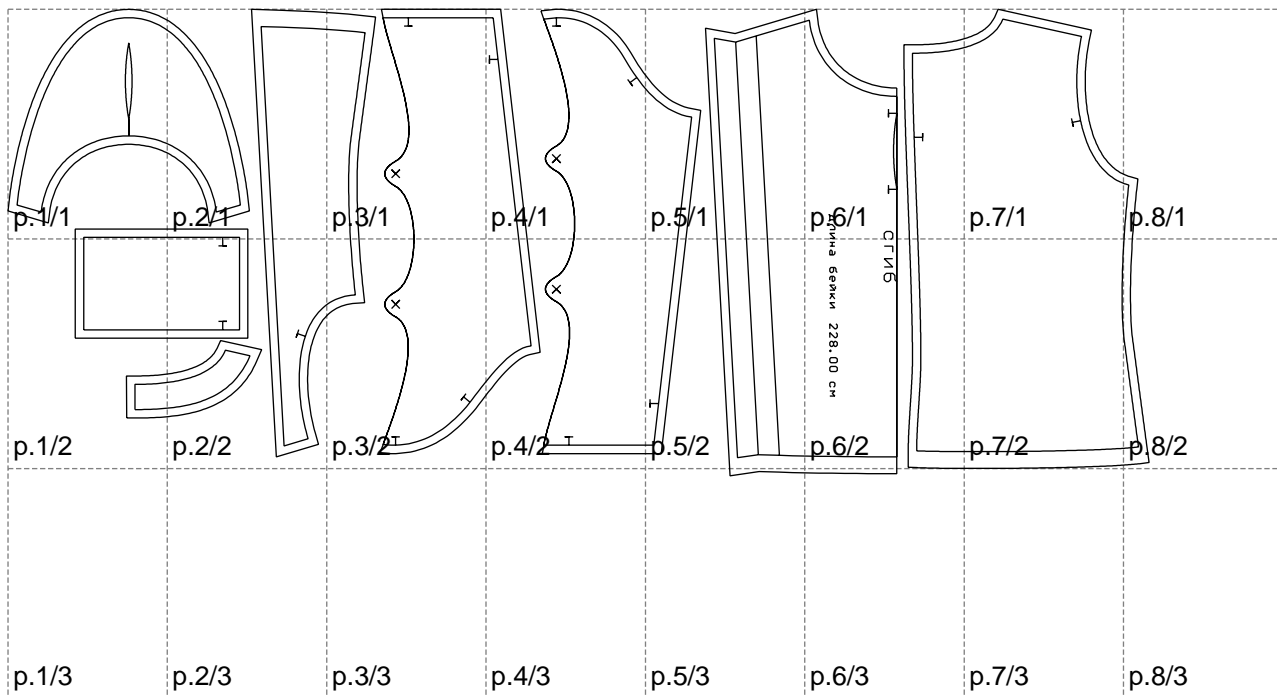

Not for print

Paper size: A4, size:1358.96 x555.32 mm

# Example

size:1478.88 x1081.65 mm

Maneken =1 ver.0

rz\_1=170

rz\_16=92

rz\_17=78.8

rz\_18=71.8

rz\_19=100

rz\_20=98.1

---

. . . . .  
. . . . .  
. . . . .