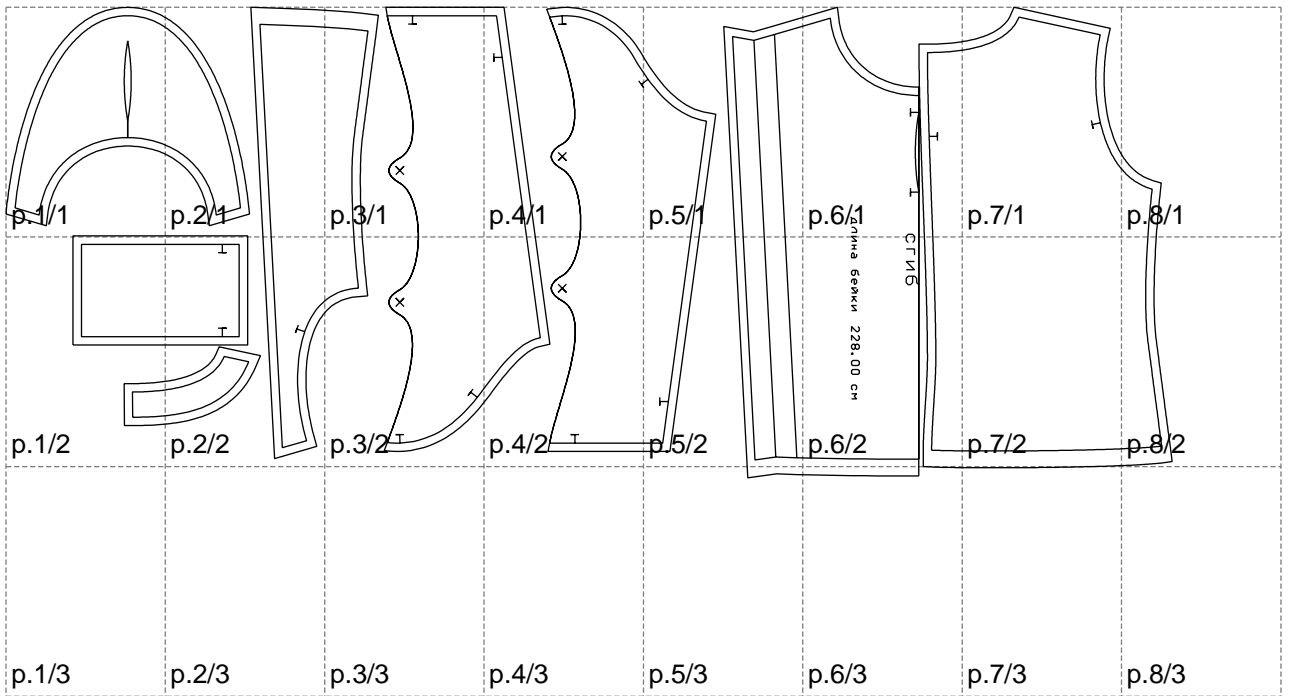

Not for print

Paper size: A4, size:1388.92 x560.30 mm

# Example

size:1458.94 x1090.61 mm

Maneken =1 ver.0

rz\_1=170

rz\_16=96

rz\_17=82

rz\_18=76

rz\_19=104

rz\_20=101.8

---

. . . . .  
. . . . .  
. . . . .