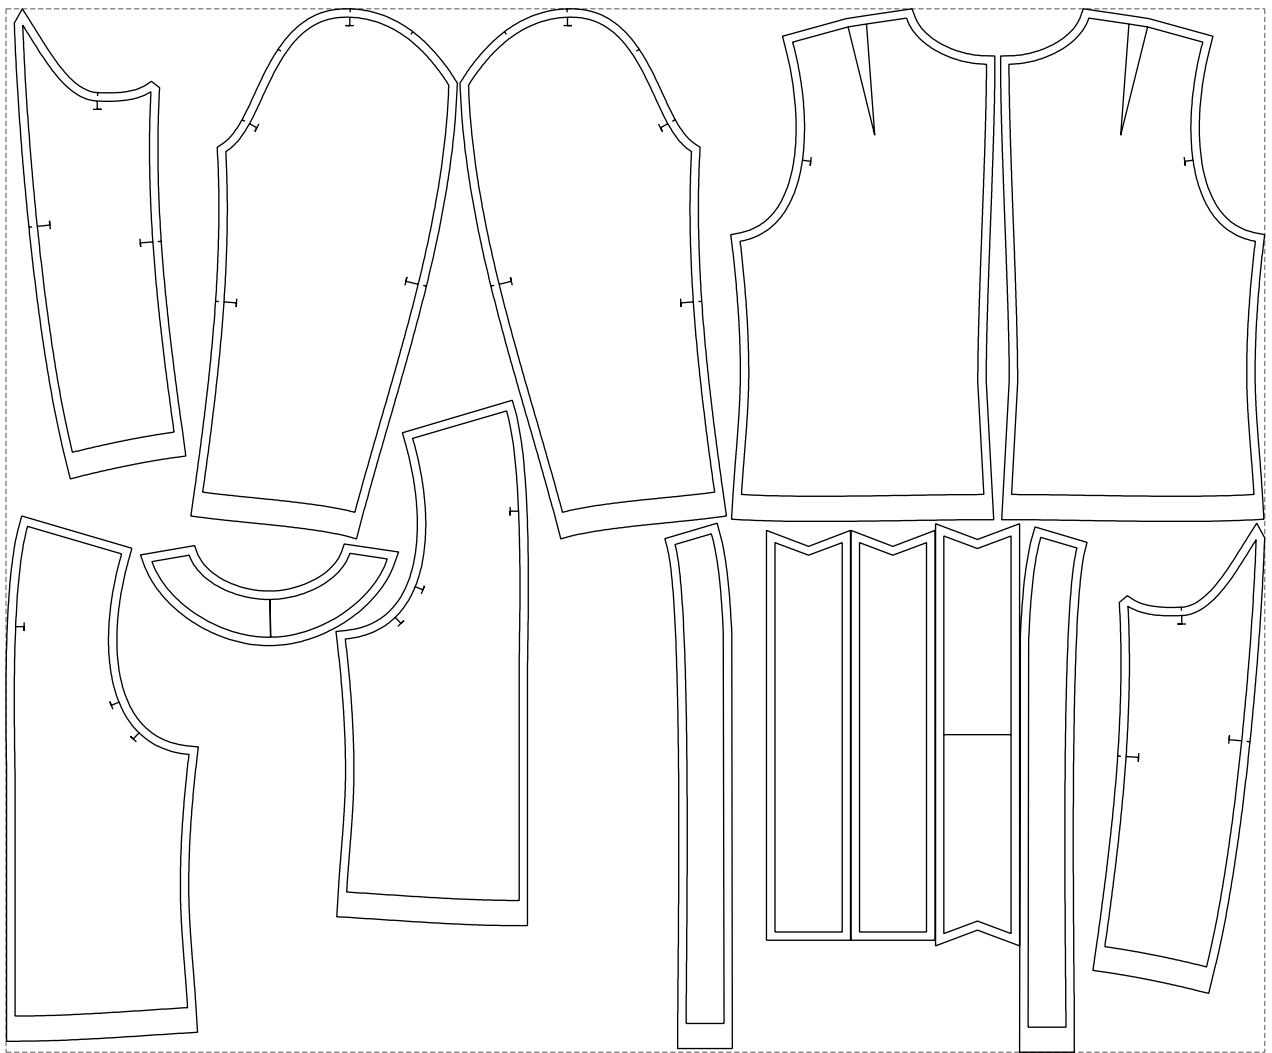

# Example

size:1499.00 x1243.03 mm

Maneken =1 ver.0

rz\_1=170

rz\_16=104

rz\_17=88.9

rz\_18=84.4

rz\_19=112