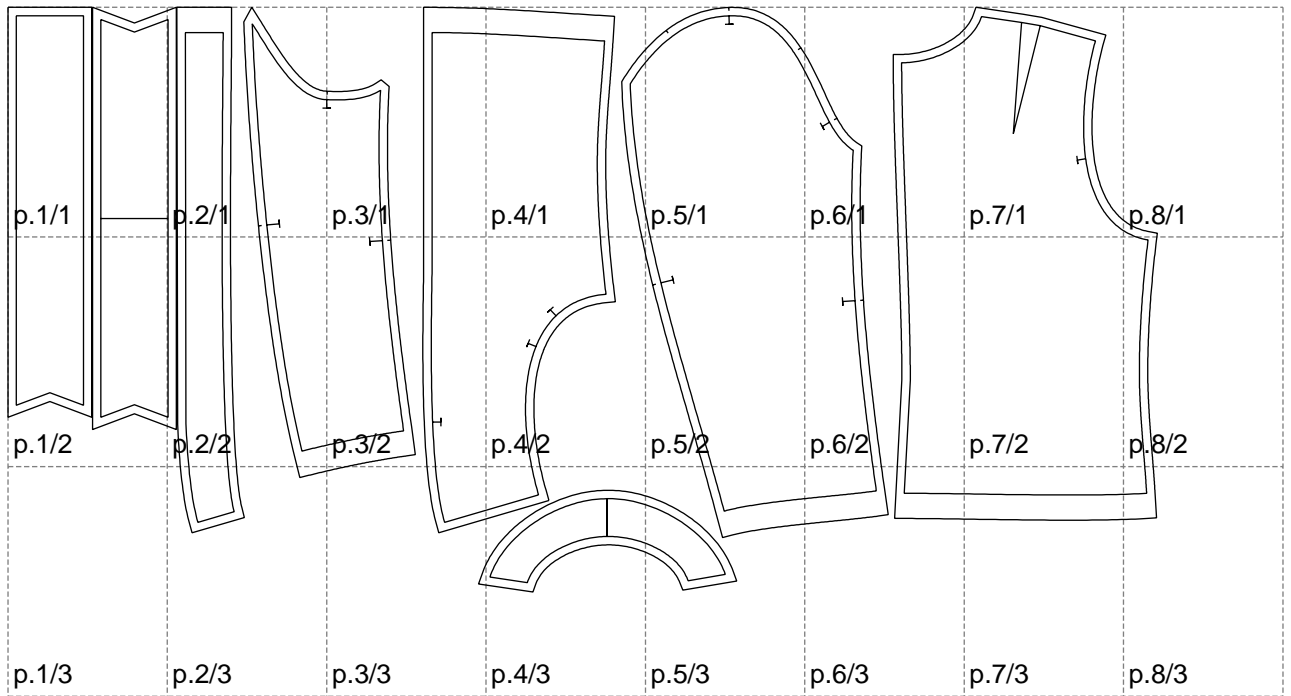

Not for print

Paper size: A4, size:1368.79 x696.11 mm

# Example

size:1499.00 x1243.03 mm

Maneken =1 ver.0

rz\_1=170

rz\_16=104

rz\_17=88.9

rz\_18=84.4

rz\_19=112

rz\_20=109.3

---

. . . . .  
. . . . .  
. . . . .