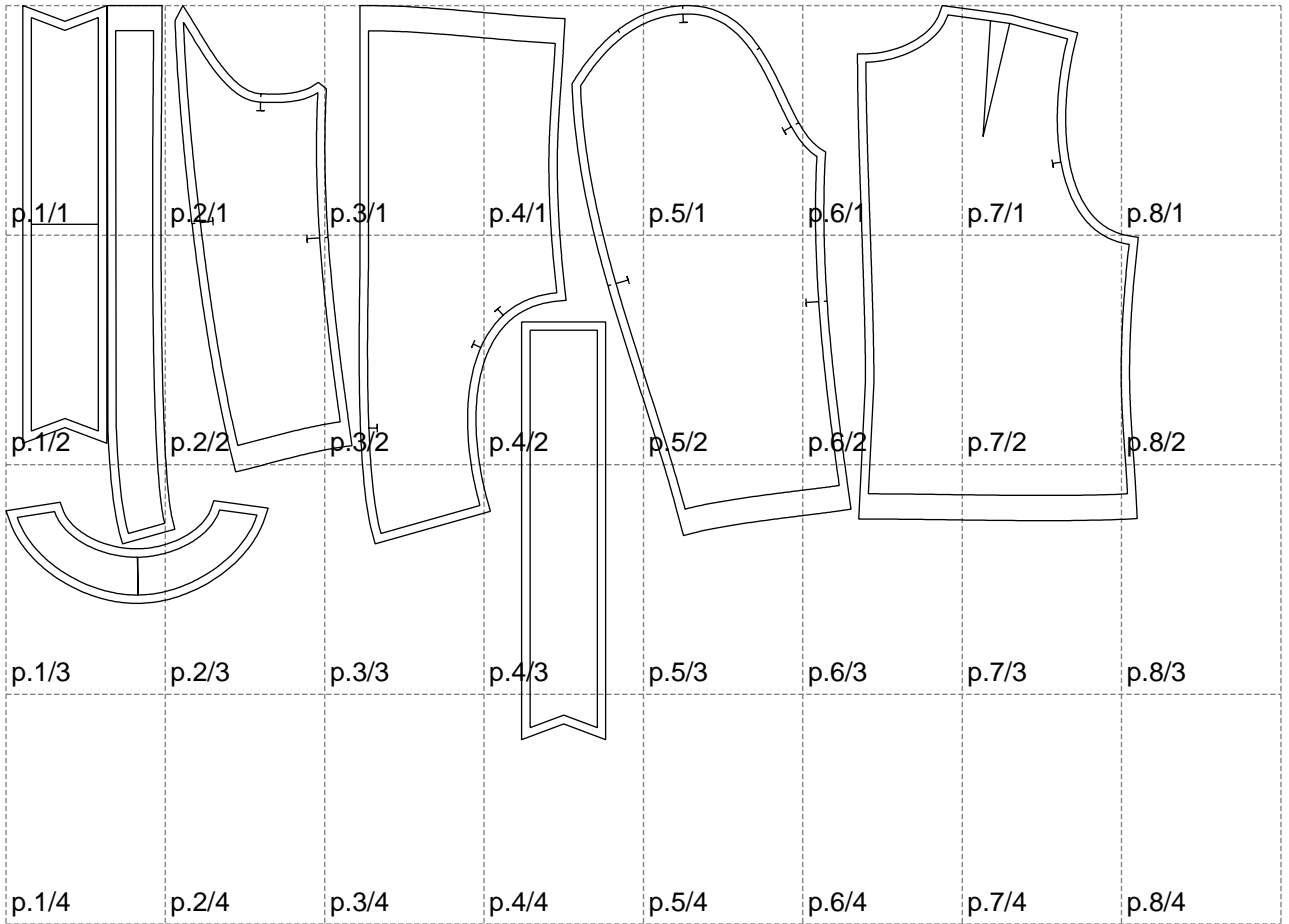

Not for print

Paper size: A4, size:1348.70 x874.21 mm

# Example

size:1499.00 x1266.36 mm

Maneken =1 ver.0

rz\_1=170

rz\_16=112

rz\_17=96.2

rz\_18=94

rz\_19=120

rz\_20=117

---

. . . . .  
. . . . .  
. . . . .