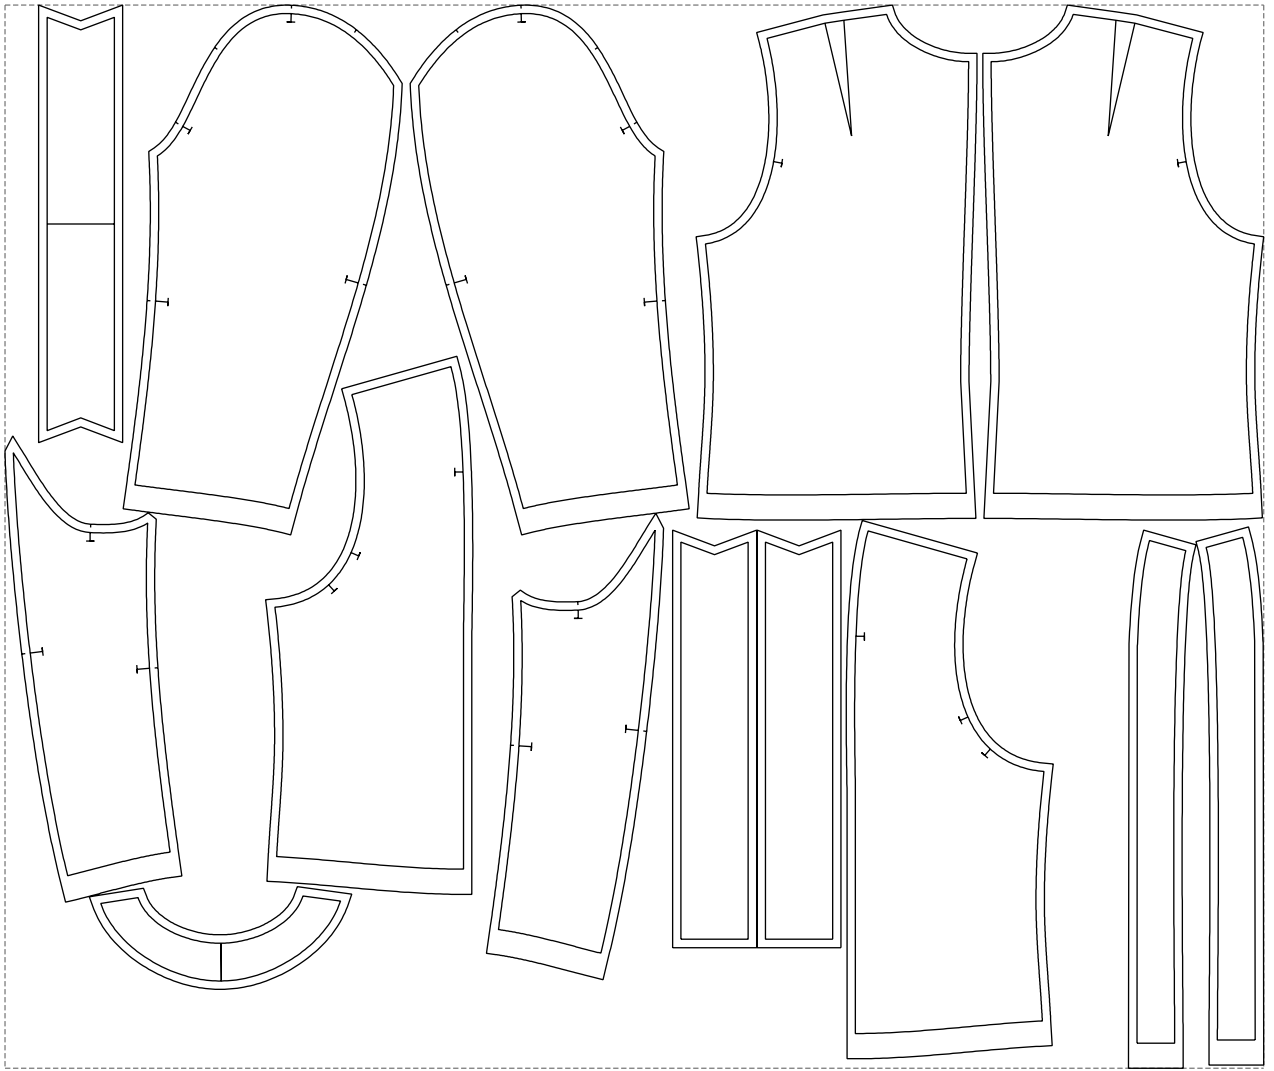

# Example

size:1499.00 x1266.36 mm

Maneken =1 ver.0

rz\_1=170

rz\_16=112

rz\_17=96.2

rz\_18=94

rz\_19=120