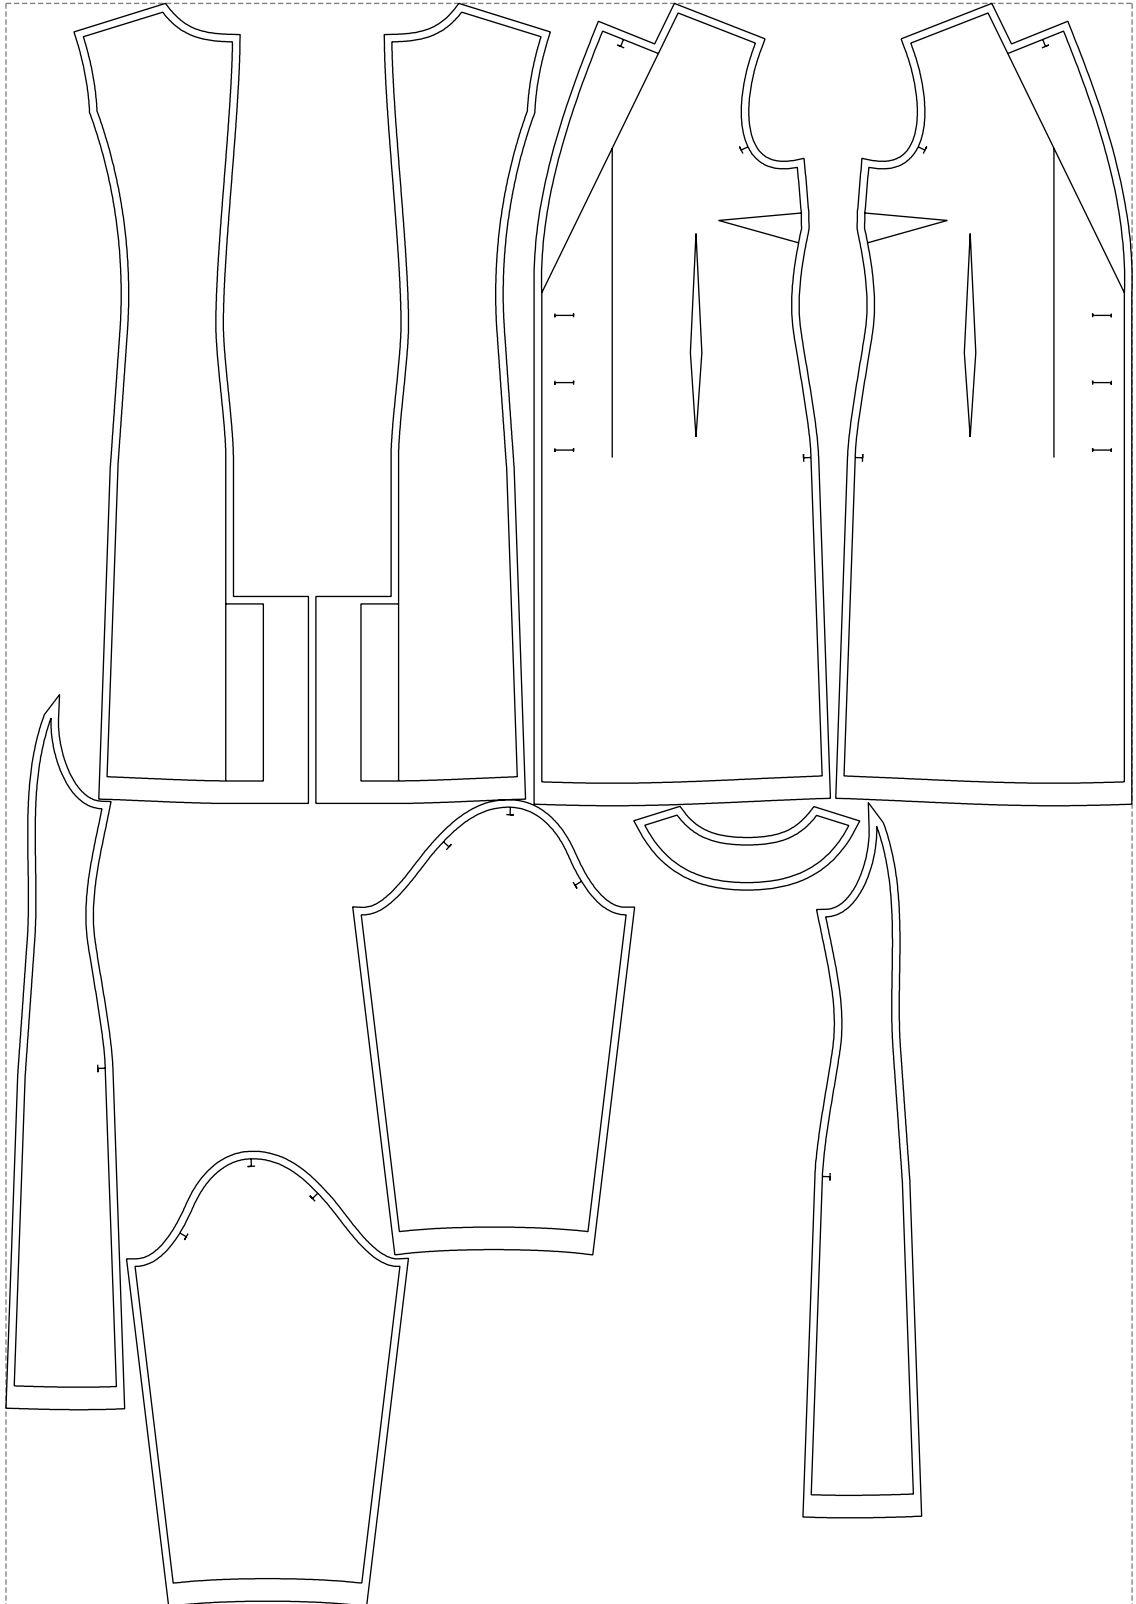

Not for print

Paper size: A4, size:1399.00 x1418.20 mm

# Example

size:1499.00 x2134.33 mm

Maneken =1 ver.0

rz\_1=170

rz\_16=92

rz\_17=78.8

rz\_18=71.8

rz\_19=100