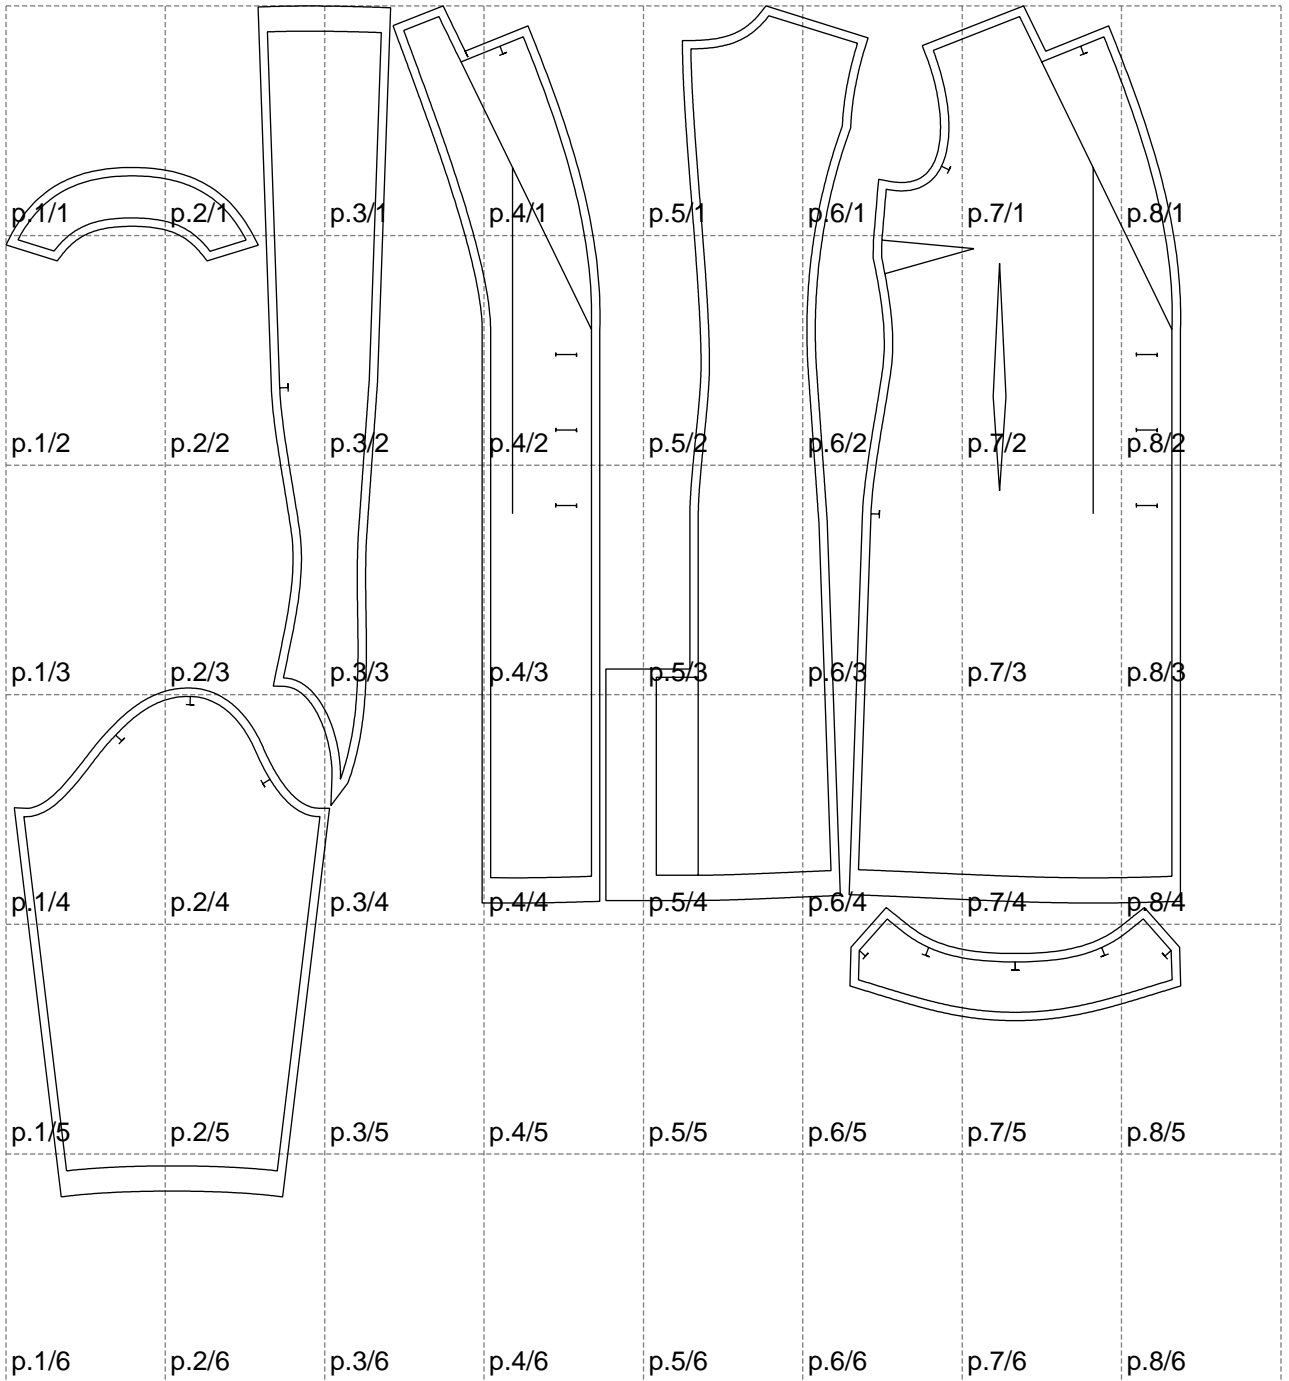

Not for print

Paper size: A4, size:1399.00 x1418.20 mm

# Example

size:1499.00 x2134.33 mm

Maneken =1 ver.0

rz\_1=170

rz\_16=92

rz\_17=78.8

rz\_18=71.8

rz\_19=100

rz\_20=98.1

---

. . . . .  
. . . . .  
. . . . .