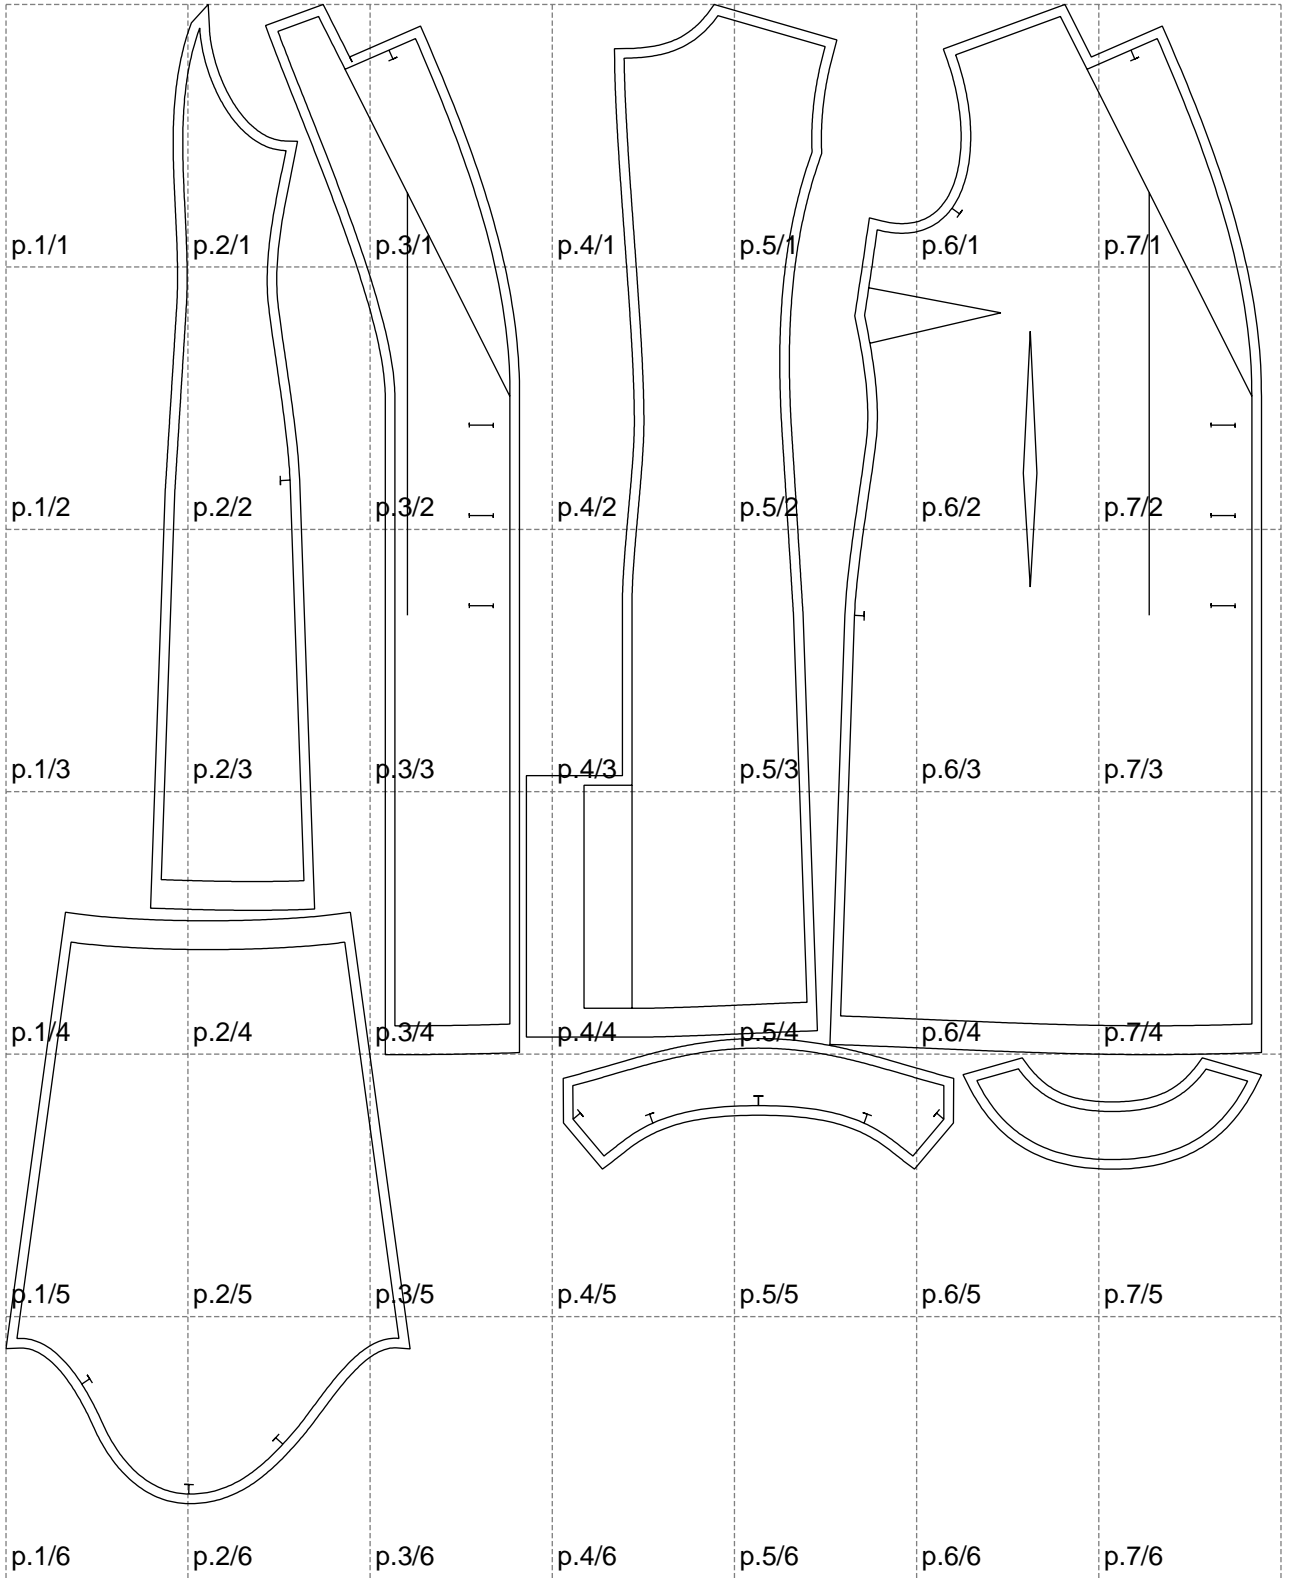

Not for print

Paper size: A4, size:1308.27 x1561.92 mm

# Example

size:1488.95 x2253.58 mm

Maneken =1 ver.0

rz\_1=170

rz\_16=108

rz\_17=92.5

rz\_18=89.2

rz\_19=116

rz\_20=113

---

. . . . .  
. . . . .  
. . . . .