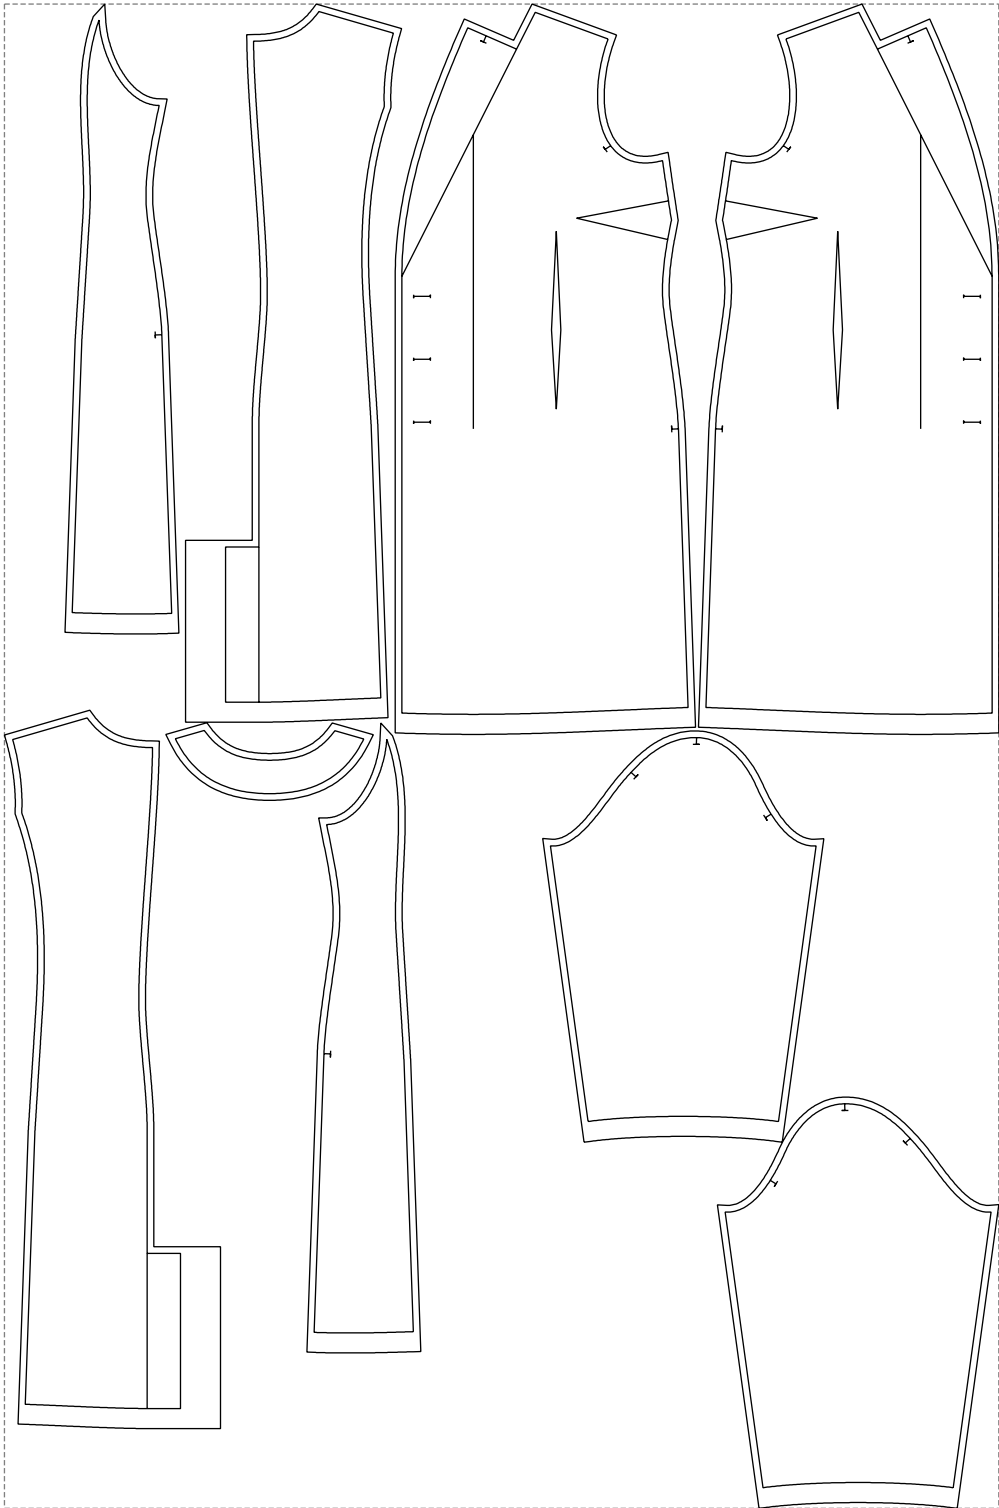

Not for print

Paper size: A4, size:1308.27 x1561.92 mm

# Example

size:1488.95 x2253.58 mm

Maneken =1 ver.0

rz\_1=170

rz\_16=108

rz\_17=92.5

rz\_18=89.2

rz\_19=116