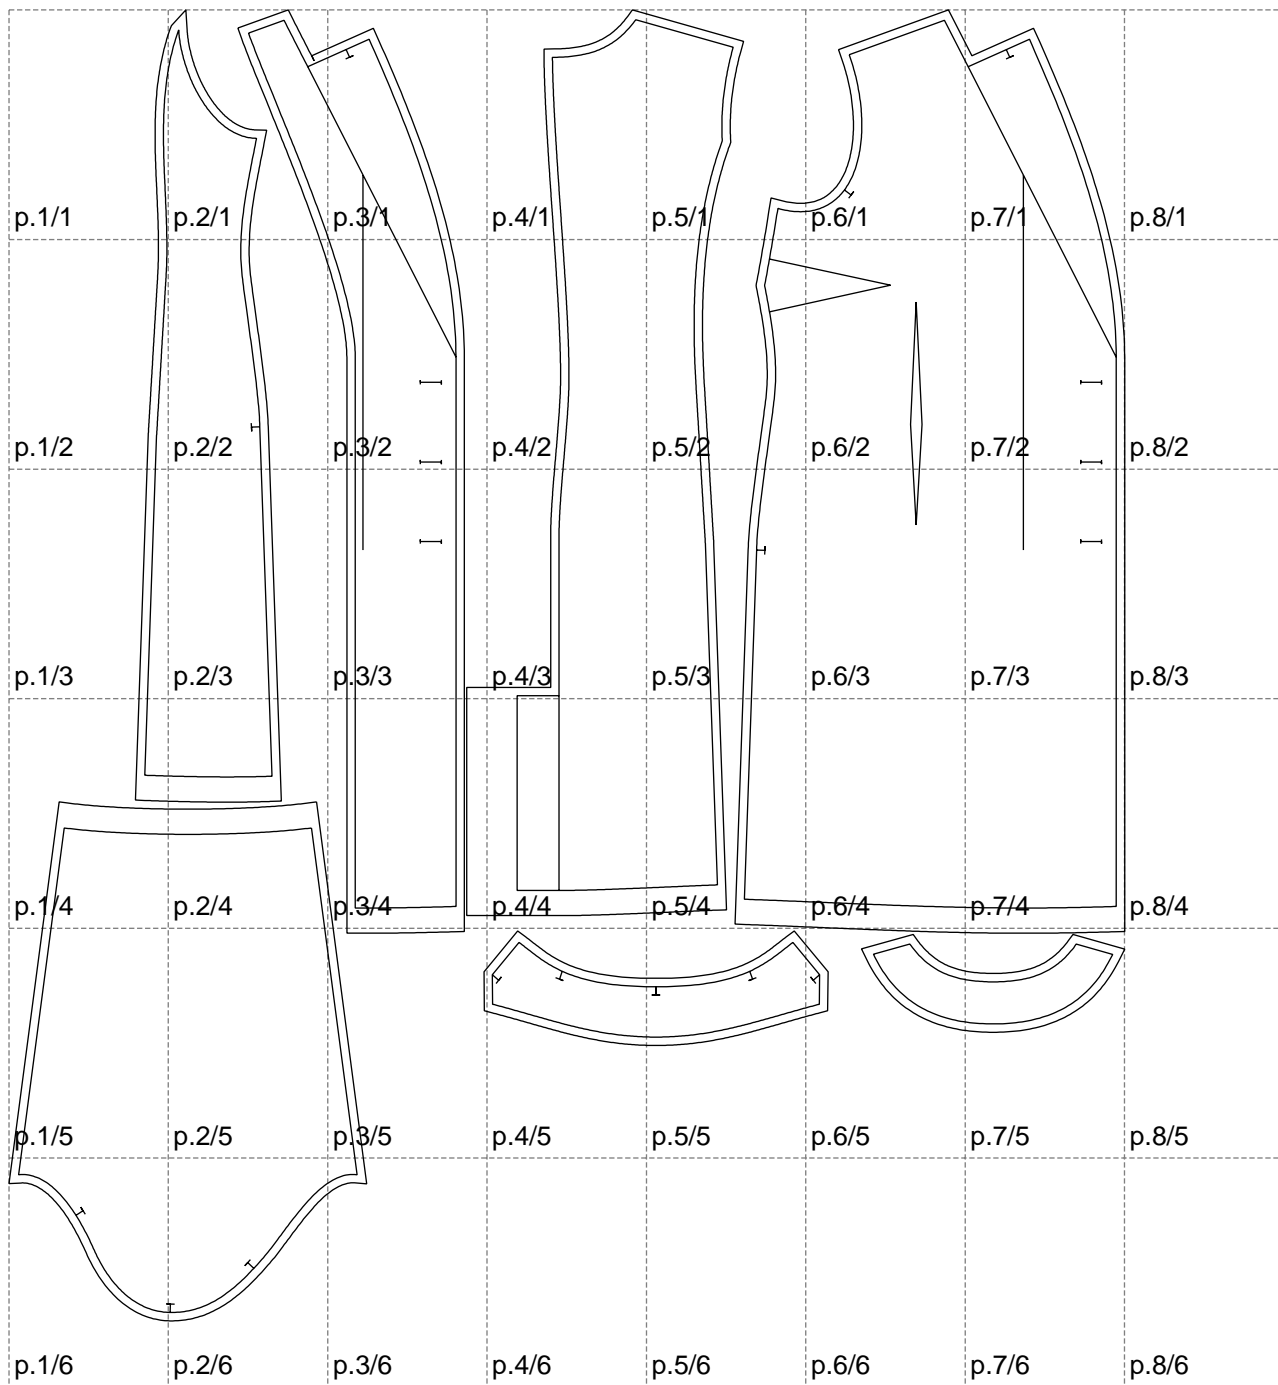

Not for print

Paper size: A4, size:1328.79 x1561.01 mm

# Example

size:1499.00 x2295.48 mm

Maneken =1 ver.0

rz\_1=170

rz\_16=112

rz\_17=96.2

rz\_18=94

rz\_19=120

rz\_20=117

---

. . . . .  
. . . . .  
. . . . .