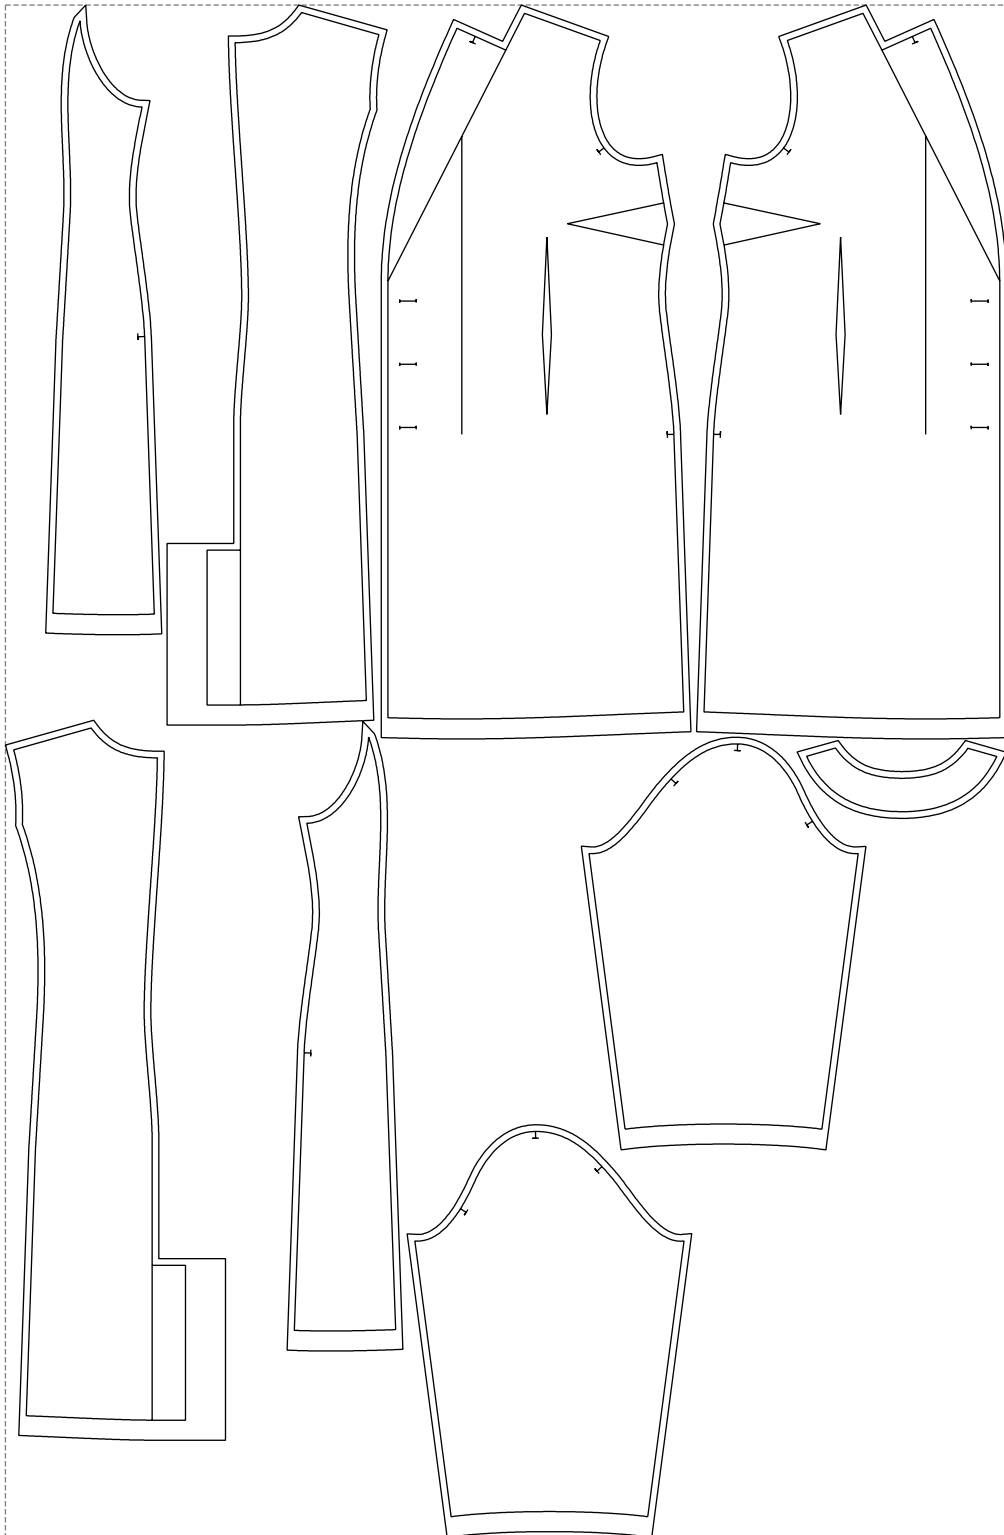

Not for print

Paper size: A4, size:1328.79 x1561.01 mm

# Example

size:1499.00 x2295.48 mm

Maneken =1 ver.0

rz\_1=170

rz\_16=112

rz\_17=96.2

rz\_18=94

rz\_19=120