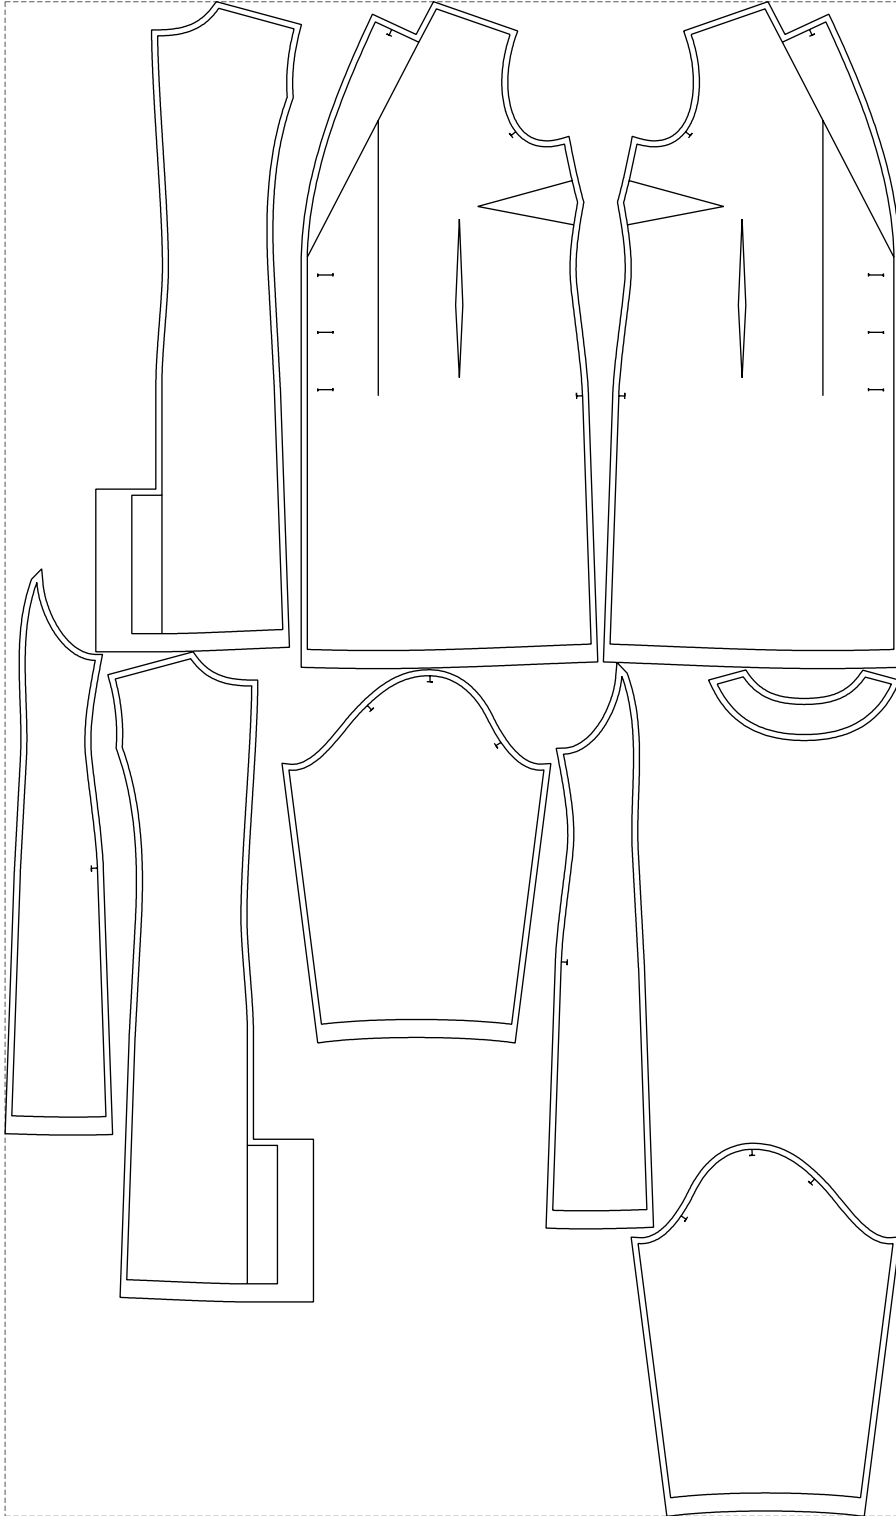

Not for print

Paper size: A4, size:1388.98 x1562.89 mm

# Example

size:1489.00 x2521.28 mm

Maneken =1 ver.0

rz\_1=170

rz\_16=120

rz\_17=104

rz\_18=103.6

rz\_19=128

rz\_20=125.1

---

. . . . .  
. . . . .  
. . . . .