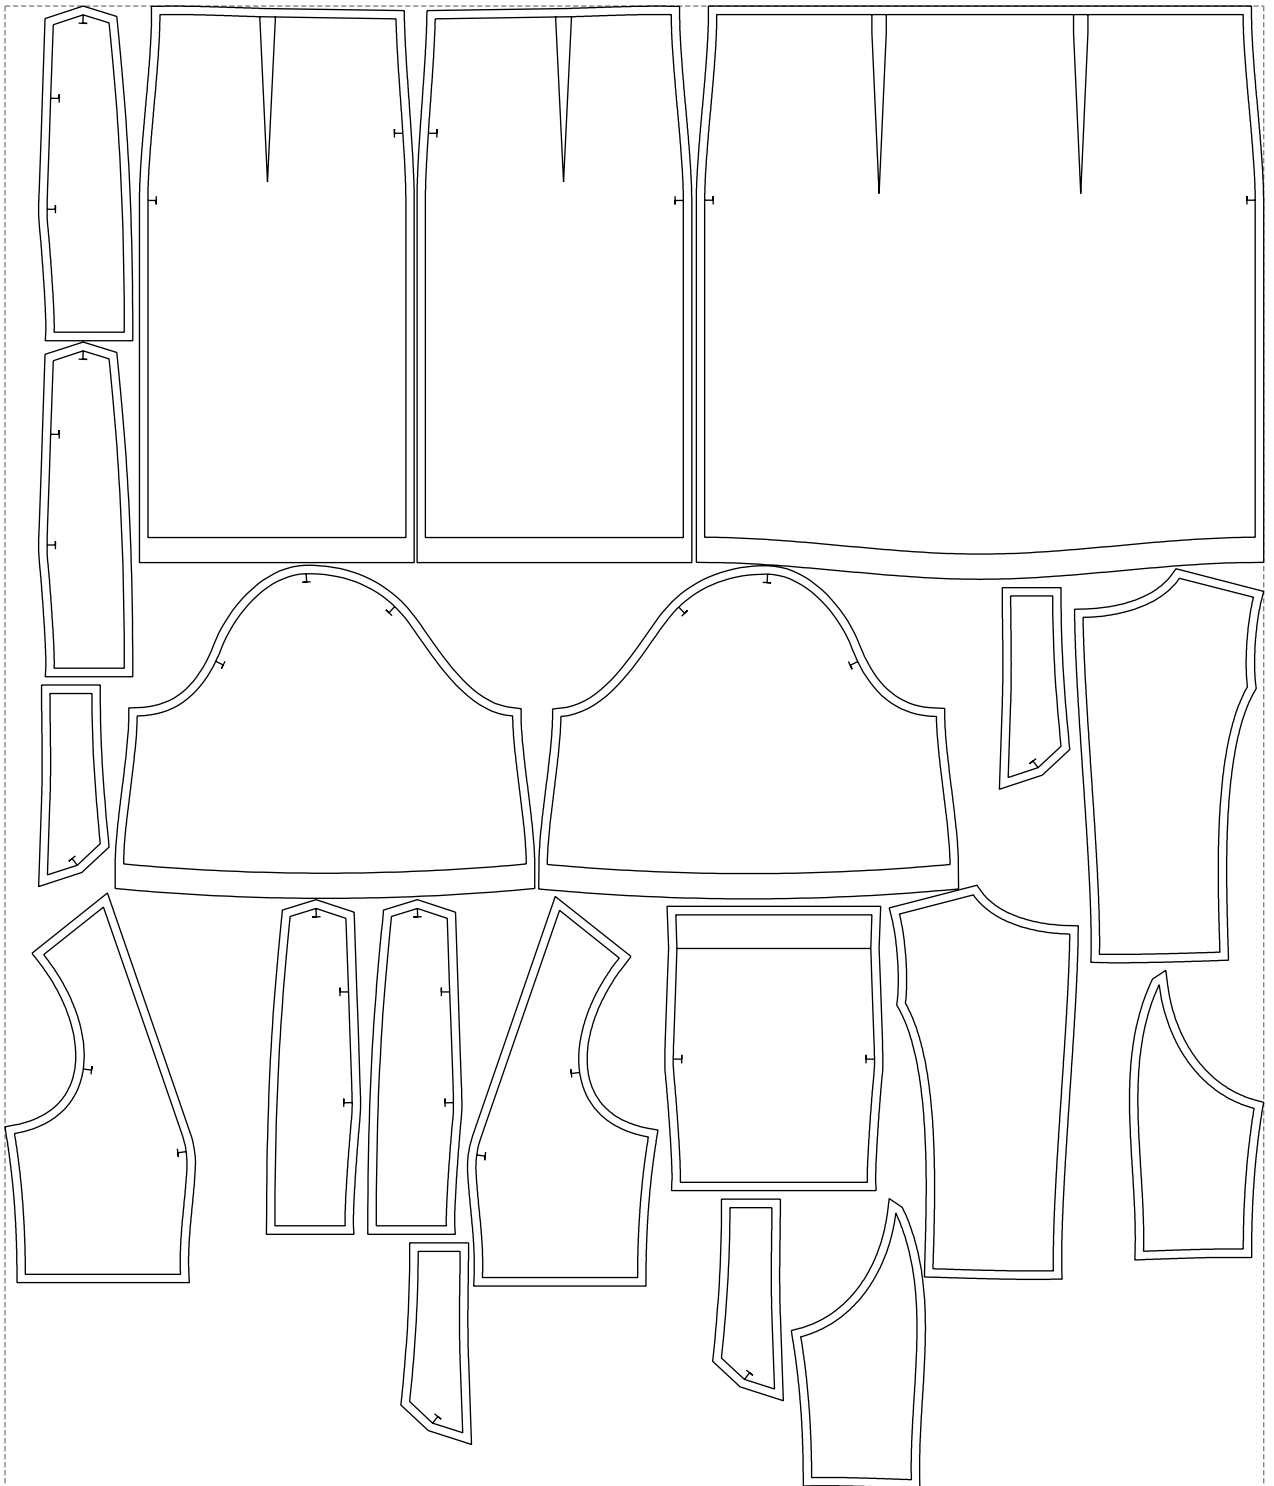

Not for print

Paper size: A4, size:1399.00 x1011.55 mm

# Example

size:1499.00 x1765.50 mm

Maneken =1 ver.0

rz\_1=170

rz\_16=116

rz\_17=100

rz\_18=98.8

rz\_19=124