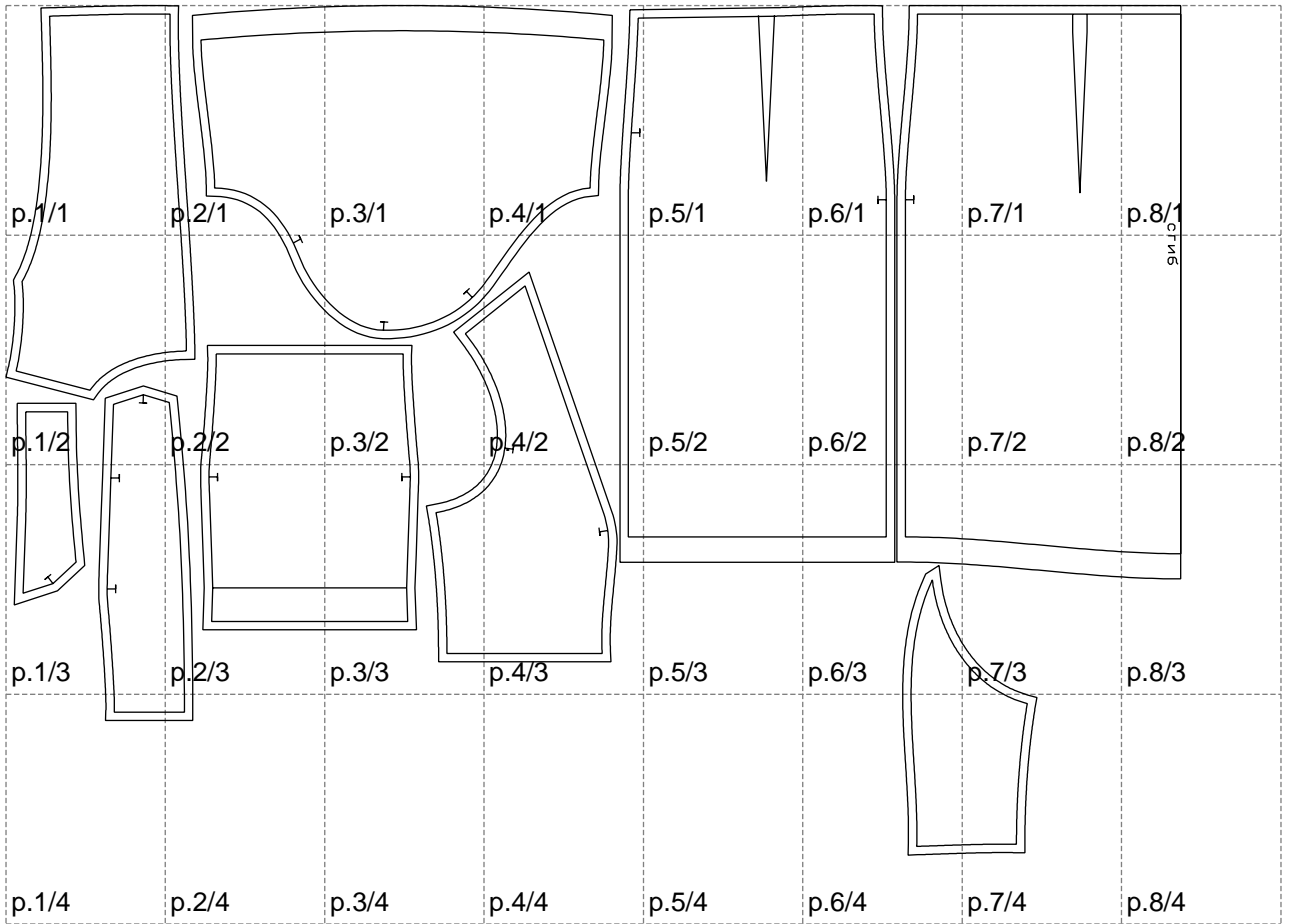

Not for print

Paper size: A4, size:1399.00 x1011.55 mm

# Example

size:1499.00 x1765.50 mm

Maneken =1 ver.0

rz\_1=170

rz\_16=116

rz\_17=100

rz\_18=98.8

rz\_19=124

rz\_20=121

---

. . . . .  
. . . . .  
. . . . .