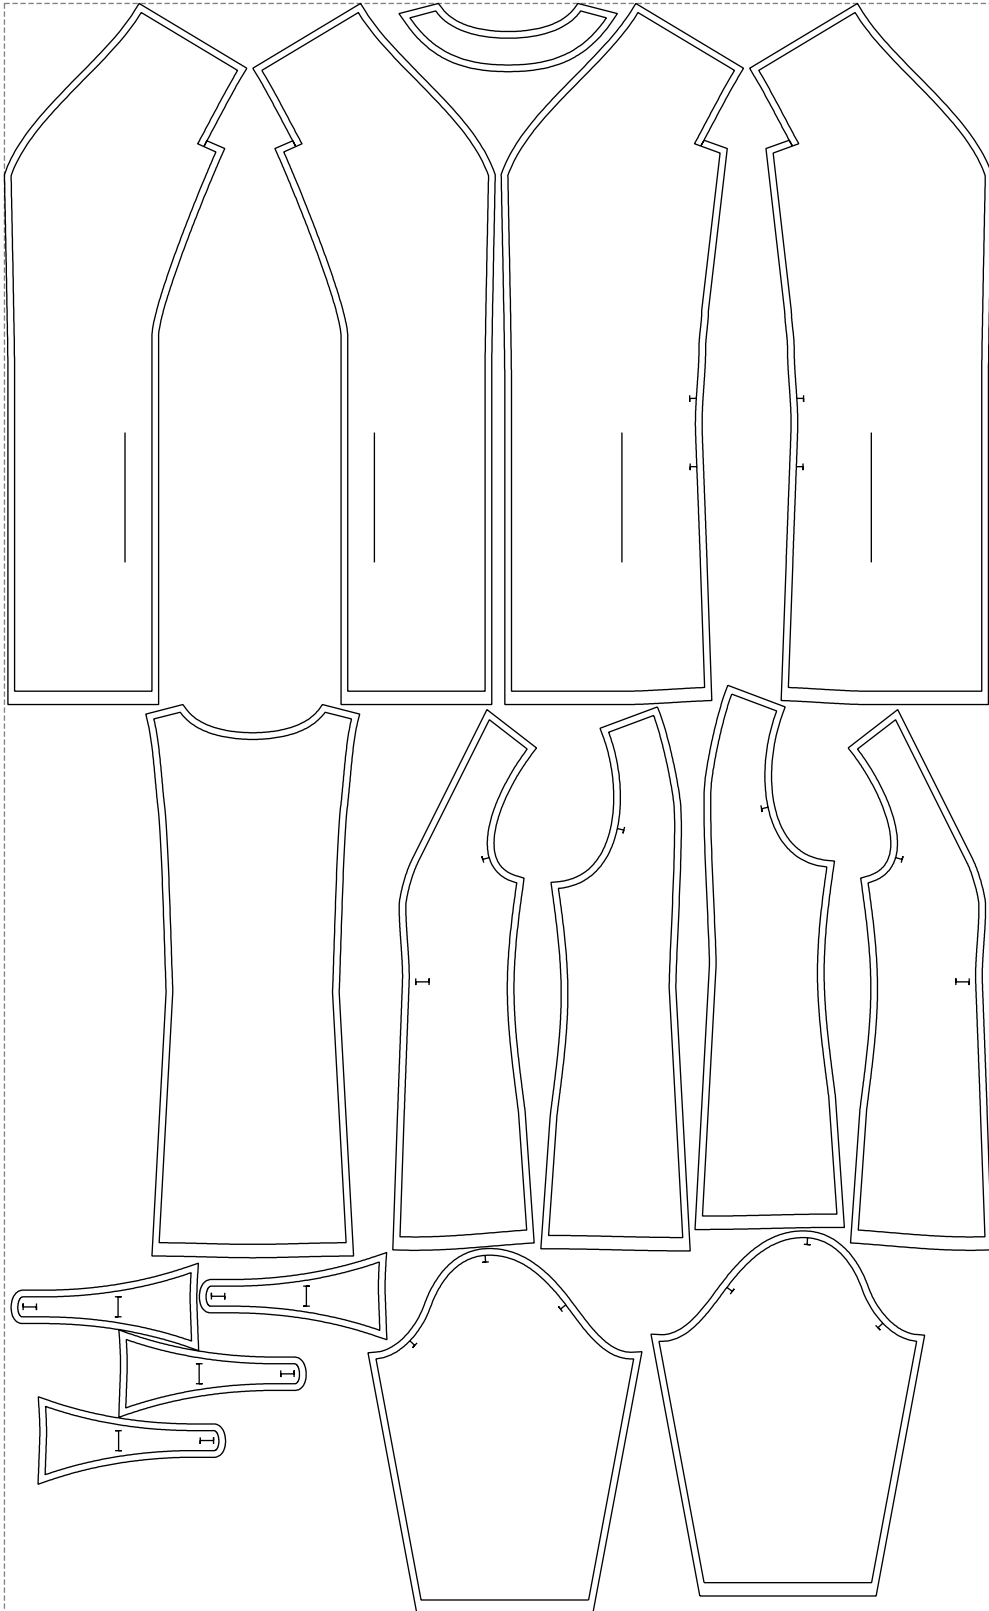

Not for print

Paper size: A4, size:1318.42 x1340.29 mm

# Example

size:1478.89 x2411.63 mm

Maneken =1 ver.0

rz\_1=170

rz\_16=108

rz\_17=92.5

rz\_18=89.2

rz\_19=116