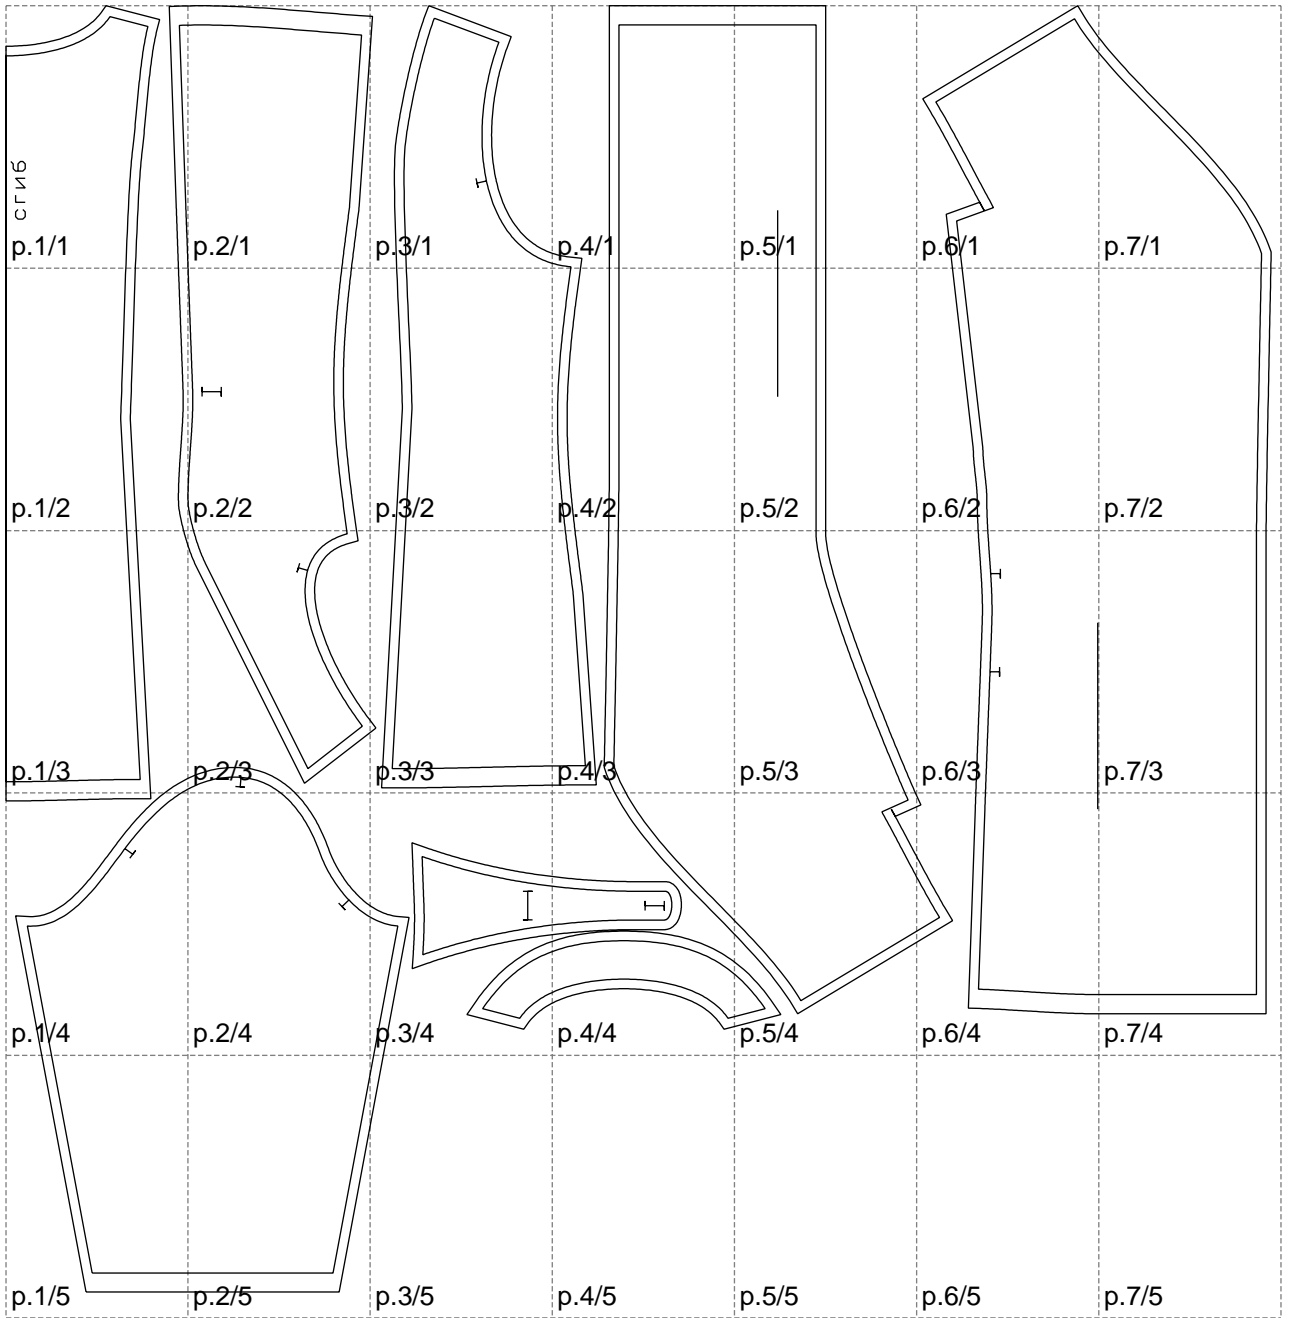

Not for print

Paper size: A4, size:1318.42 x1340.29 mm

# Example

size:1478.89 x2411.63 mm

Maneken =1 ver.0

rz\_1=170

rz\_16=108

rz\_17=92.5

rz\_18=89.2

rz\_19=116

rz\_20=113

---

. . . . .  
. . . . .  
. . . . .