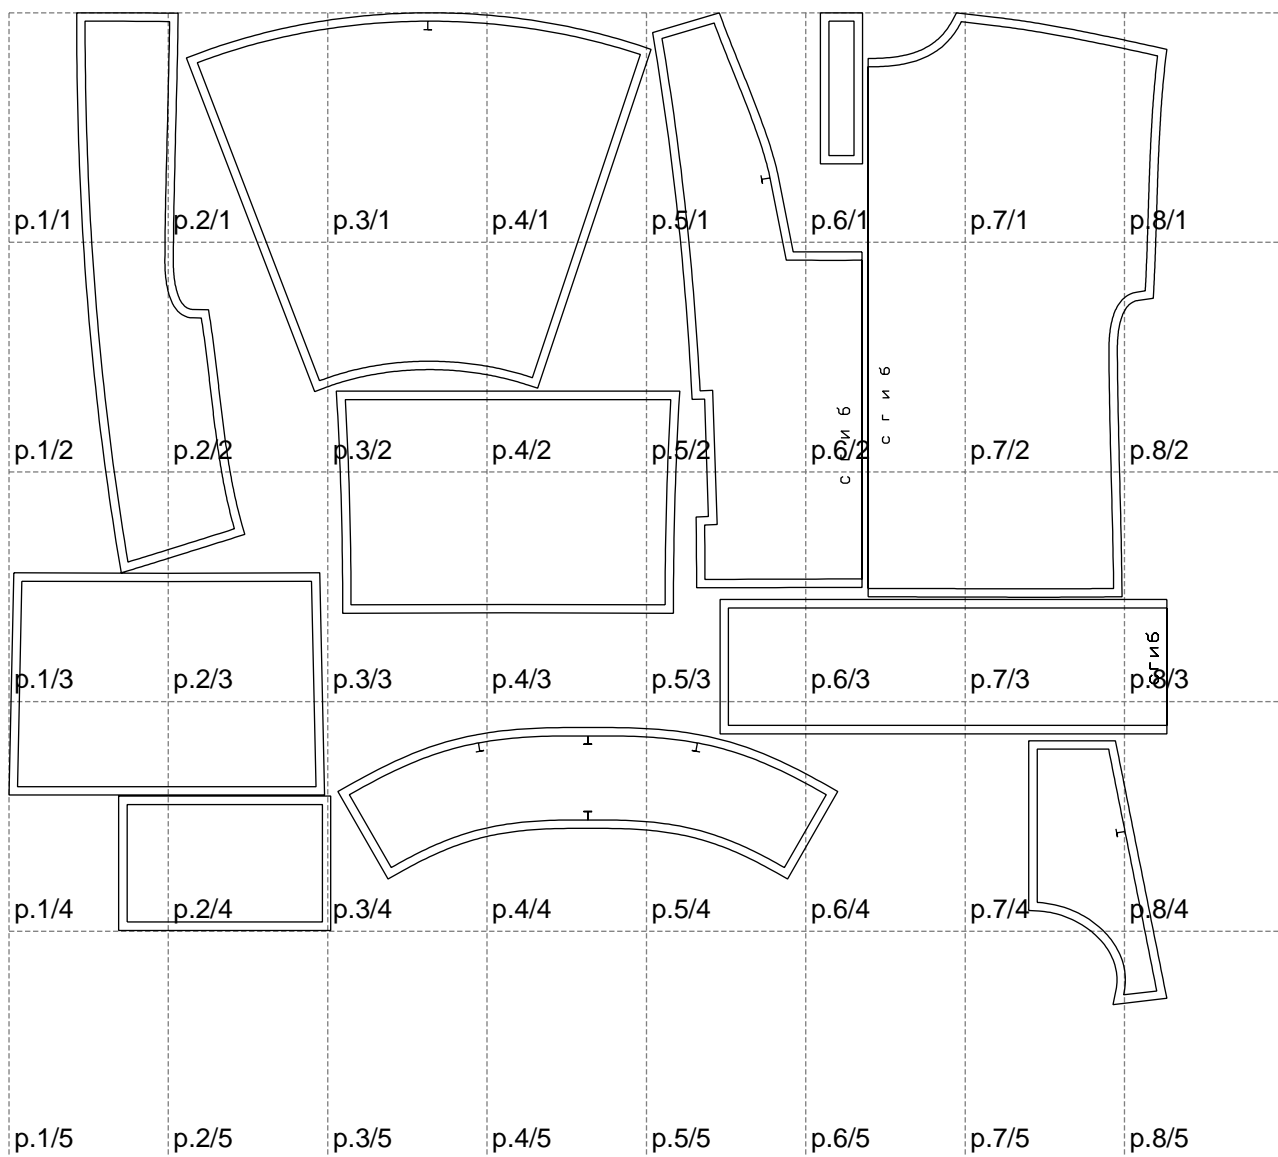

Not for print

Paper size: A4, size:1378.94 x1181.01 mm

# Example

size:1499.00 x1950.78 mm

Maneken =1 ver.0

rz\_1=170

rz\_16=100

rz\_17=85.4

rz\_18=80.2

rz\_19=108

rz\_20=105.4

---

. . . . .  
. . . . .  
. . . . .