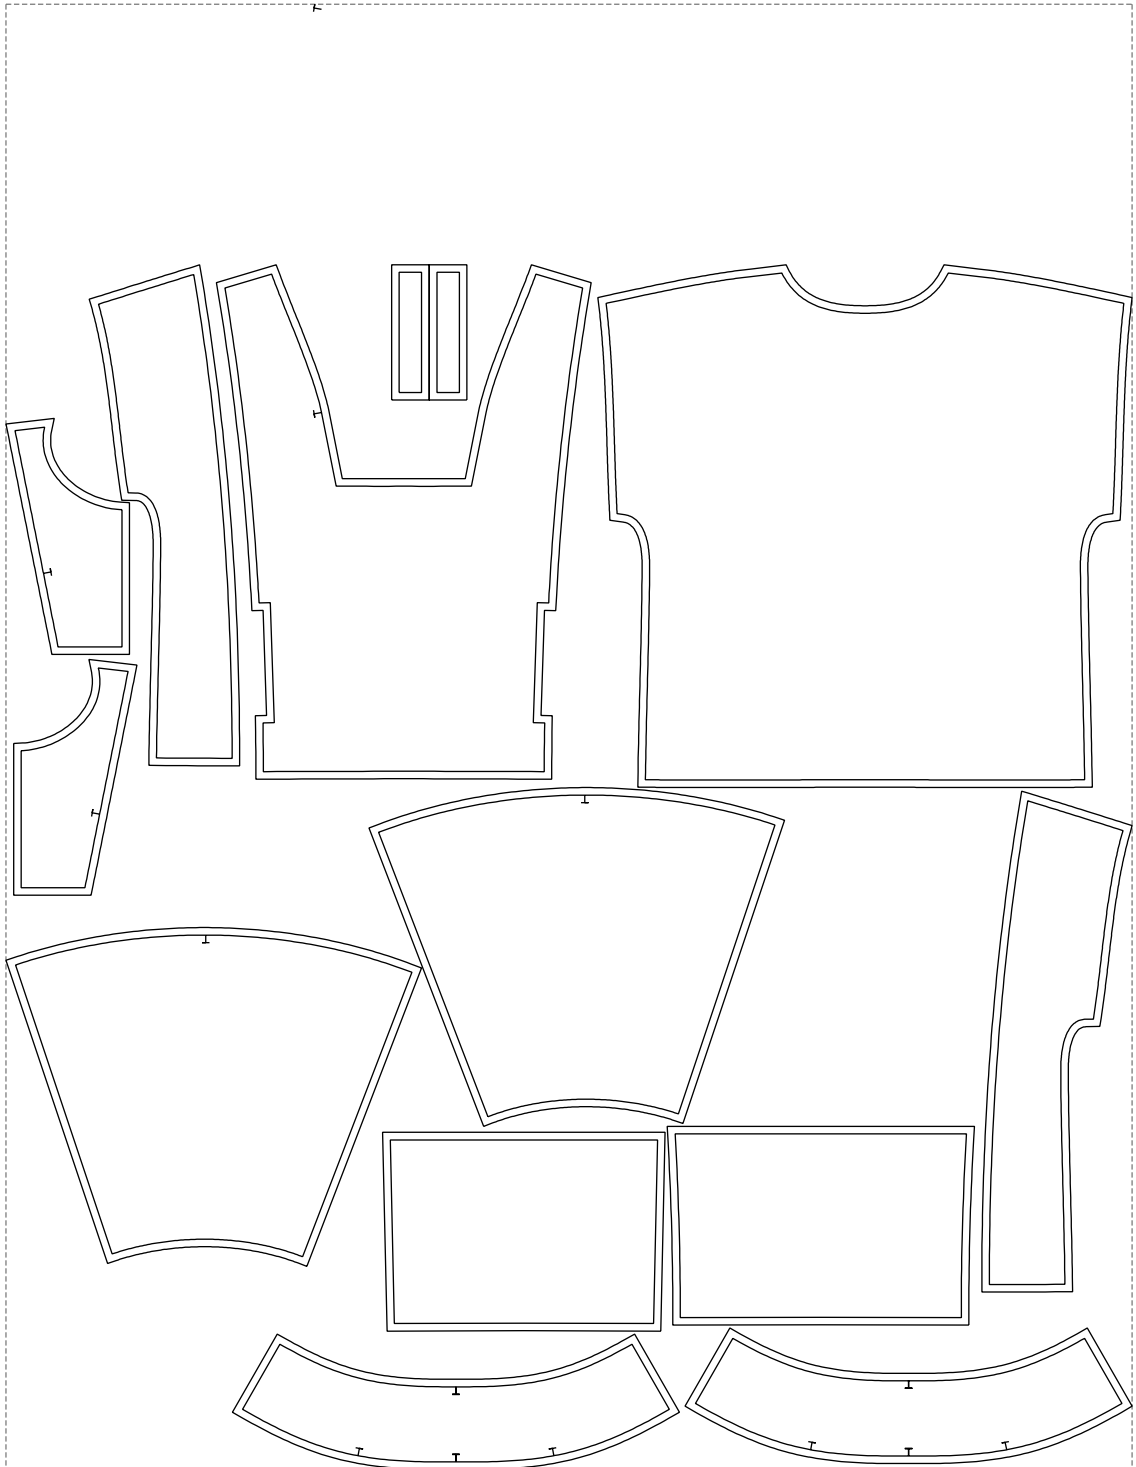

Not for print

Paper size: A4, size:1378.94 x1181.01 mm

# Example

size:1499.00 x1950.78 mm

Maneken =1 ver.0

rz\_1=170

rz\_16=100

rz\_17=85.4

rz\_18=80.2

rz\_19=108

rz\_20=105.4

---

. . . . .  
. . . . .  
. . . . .