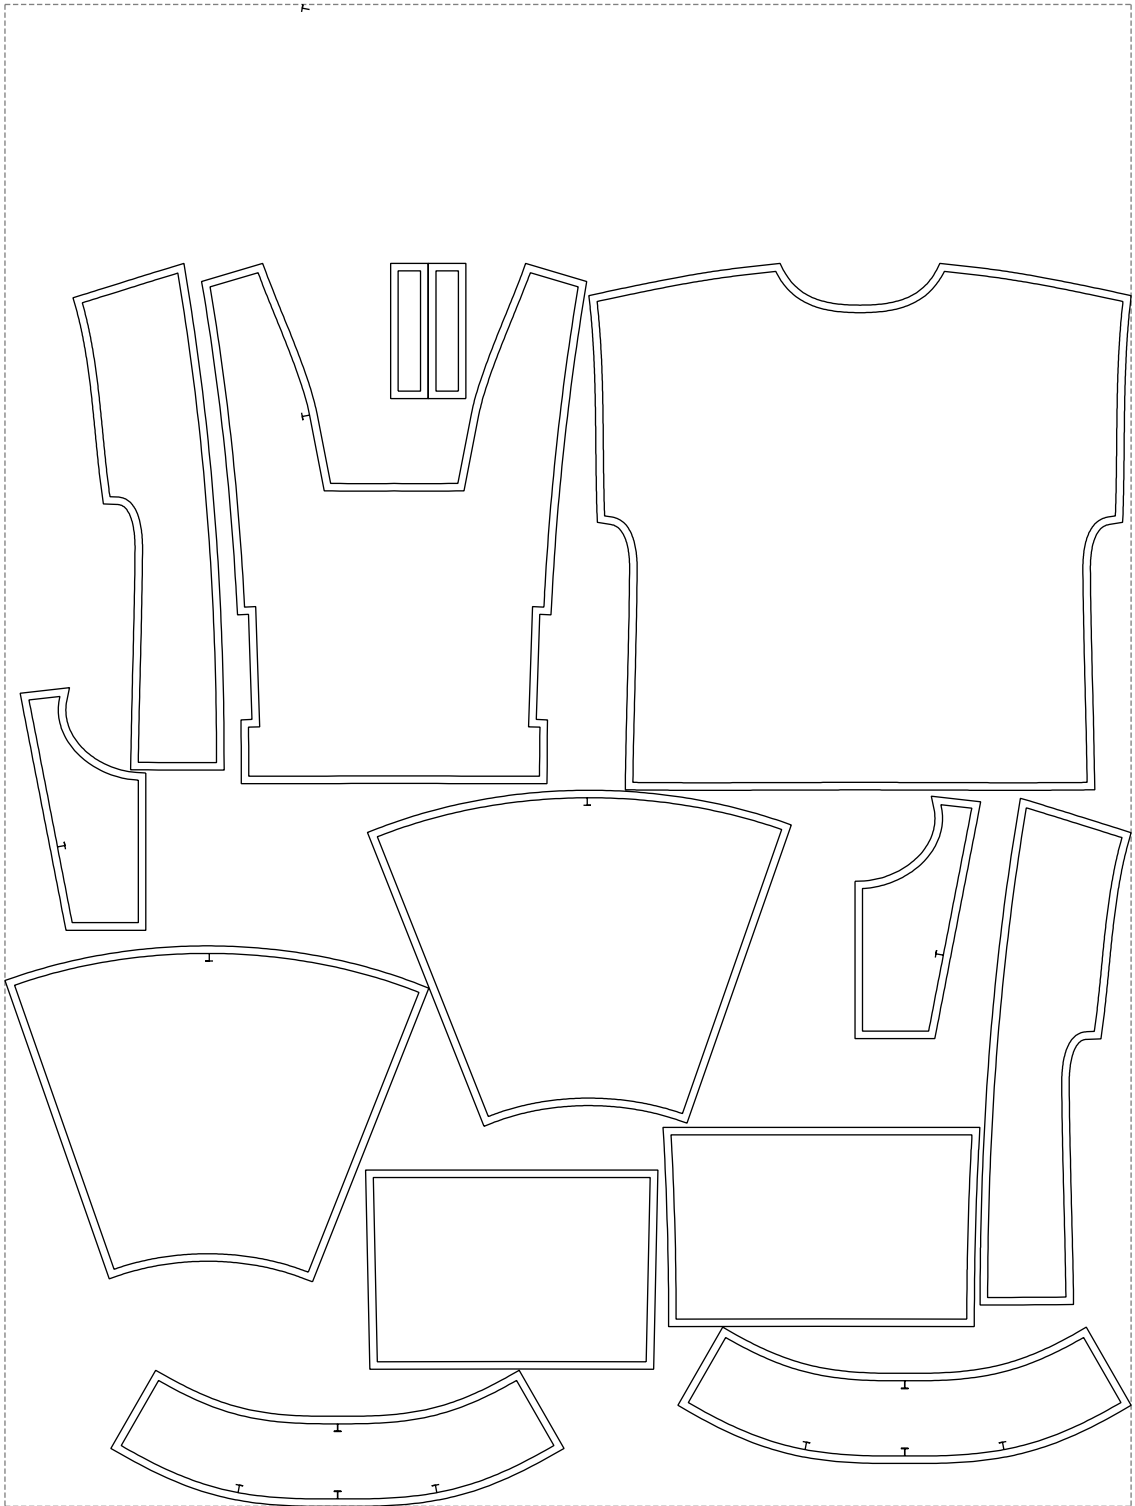

Not for print

Paper size: A4, size:1378.85 x1207.31 mm

# Example

size:1499.00 x1999.82 mm

Maneken =1 ver.0

rz\_1=170

rz\_16=104

rz\_17=88.9

rz\_18=84.4

rz\_19=112

rz\_20=109.3

---

. . . . .  
. . . . .  
. . . . .