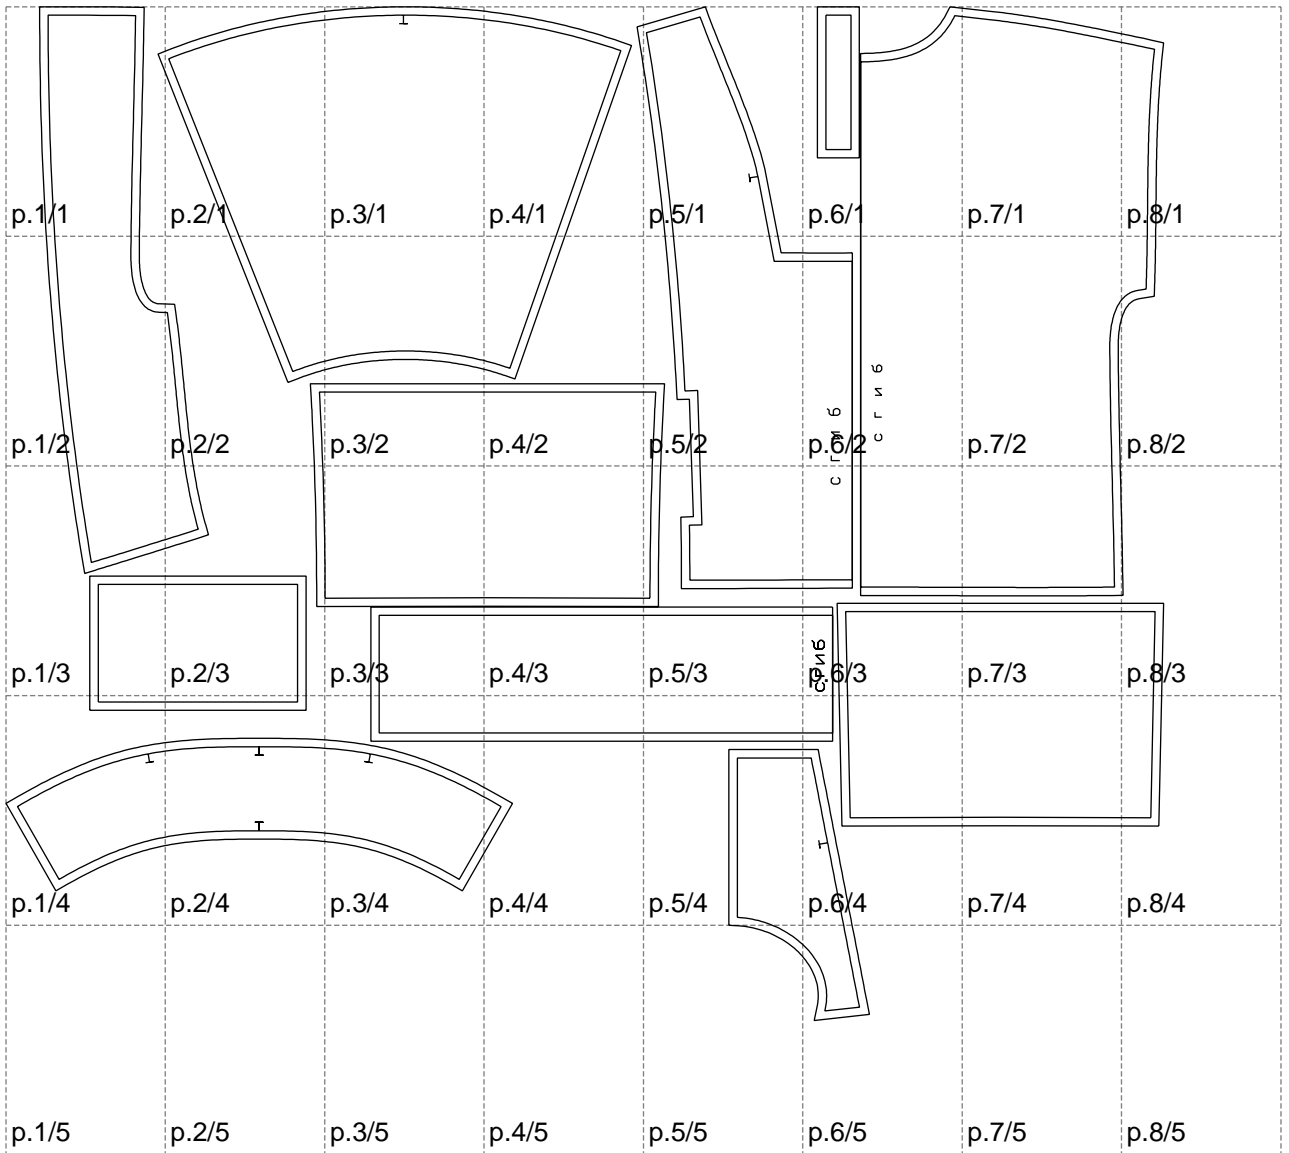

Not for print

Paper size: A4, size:1378.85 x1207.31 mm

# Example

size:1499.00 x1999.82 mm

Maneken =1 ver.0

rz\_1=170

rz\_16=104

rz\_17=88.9

rz\_18=84.4

rz\_19=112

rz\_20=109.3

---

. . . . .  
. . . . .  
. . . . .