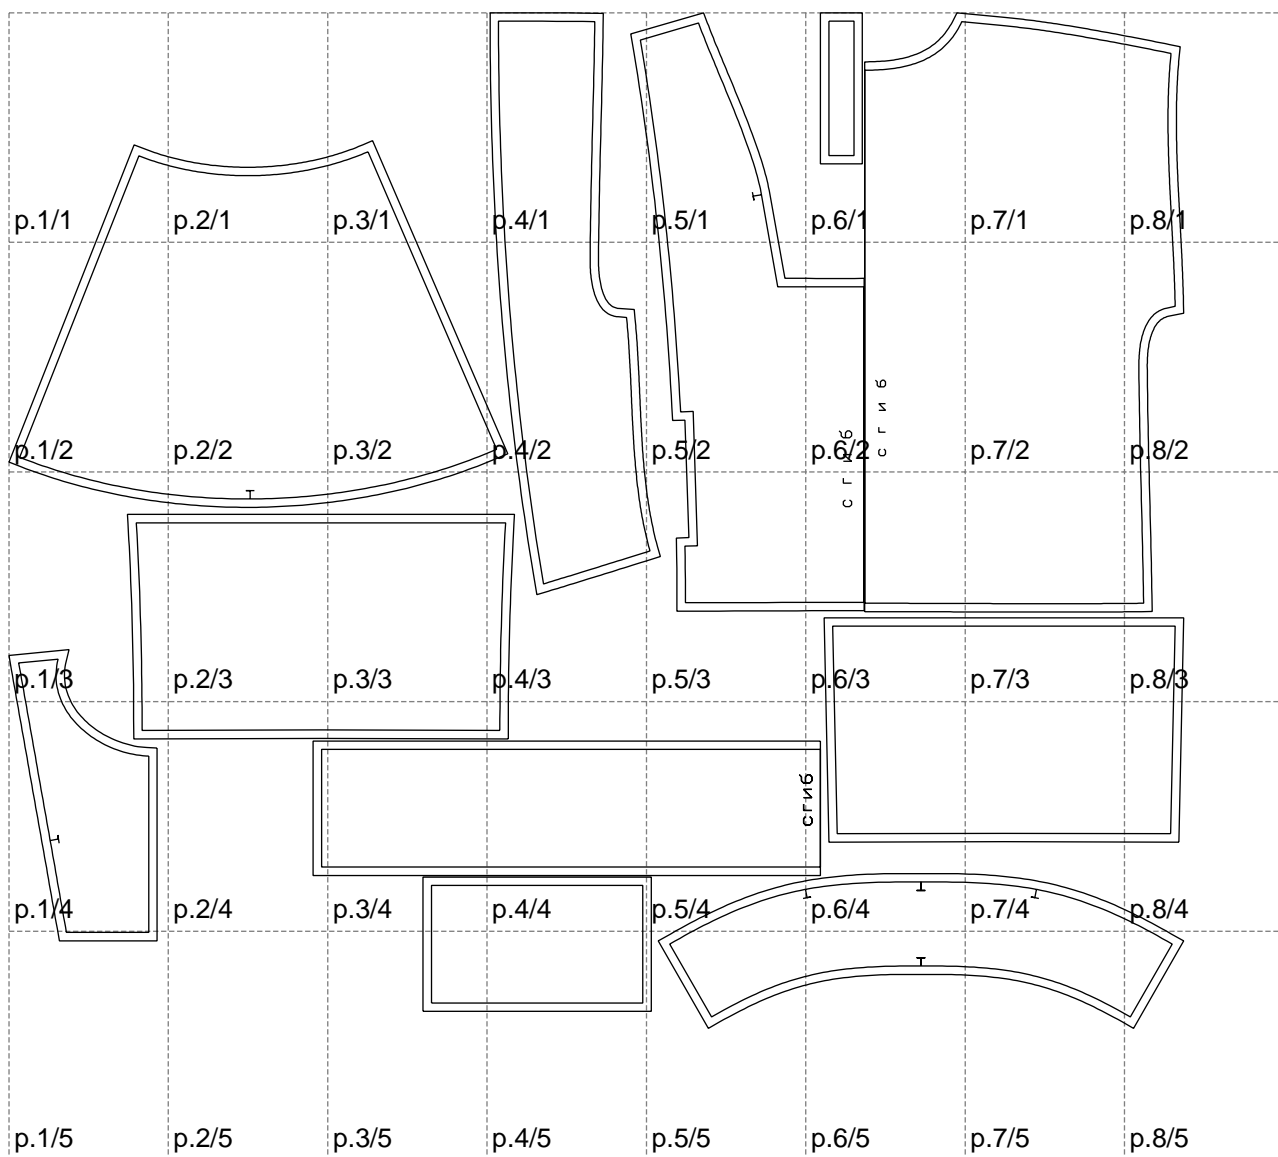

Not for print

Paper size: A4, size:1399.00 x1209.35 mm

# Example

size:1488.95 x2149.96 mm

Maneken =1 ver.0

rz\_1=170

rz\_16=116

rz\_17=100

rz\_18=98.8

rz\_19=124

rz\_20=121

---

. . . . .  
. . . . .  
. . . . .