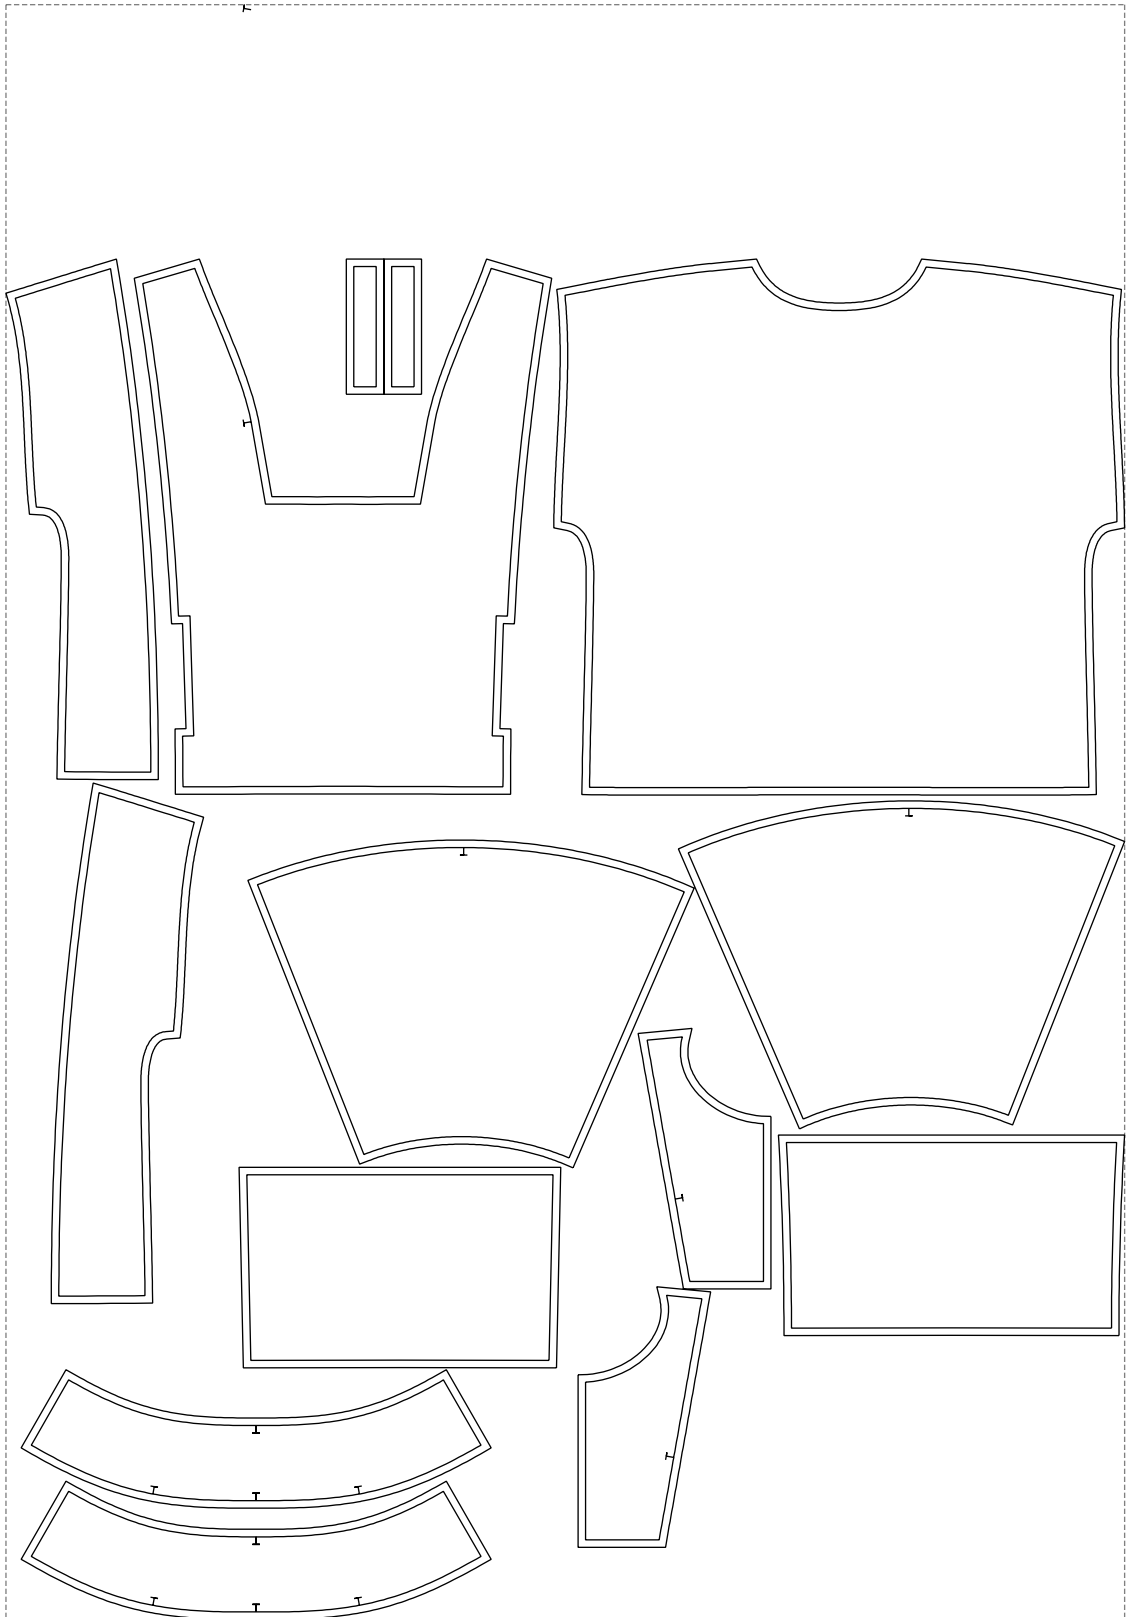

Not for print

Paper size: A4, size:1399.00 x1209.35 mm

# Example

size:1488.95 x2149.96 mm

Maneken =1 ver.0

rz\_1=170

rz\_16=116

rz\_17=100

rz\_18=98.8

rz\_19=124

rz\_20=121

---

. . . . .  
. . . . .  
. . . . .