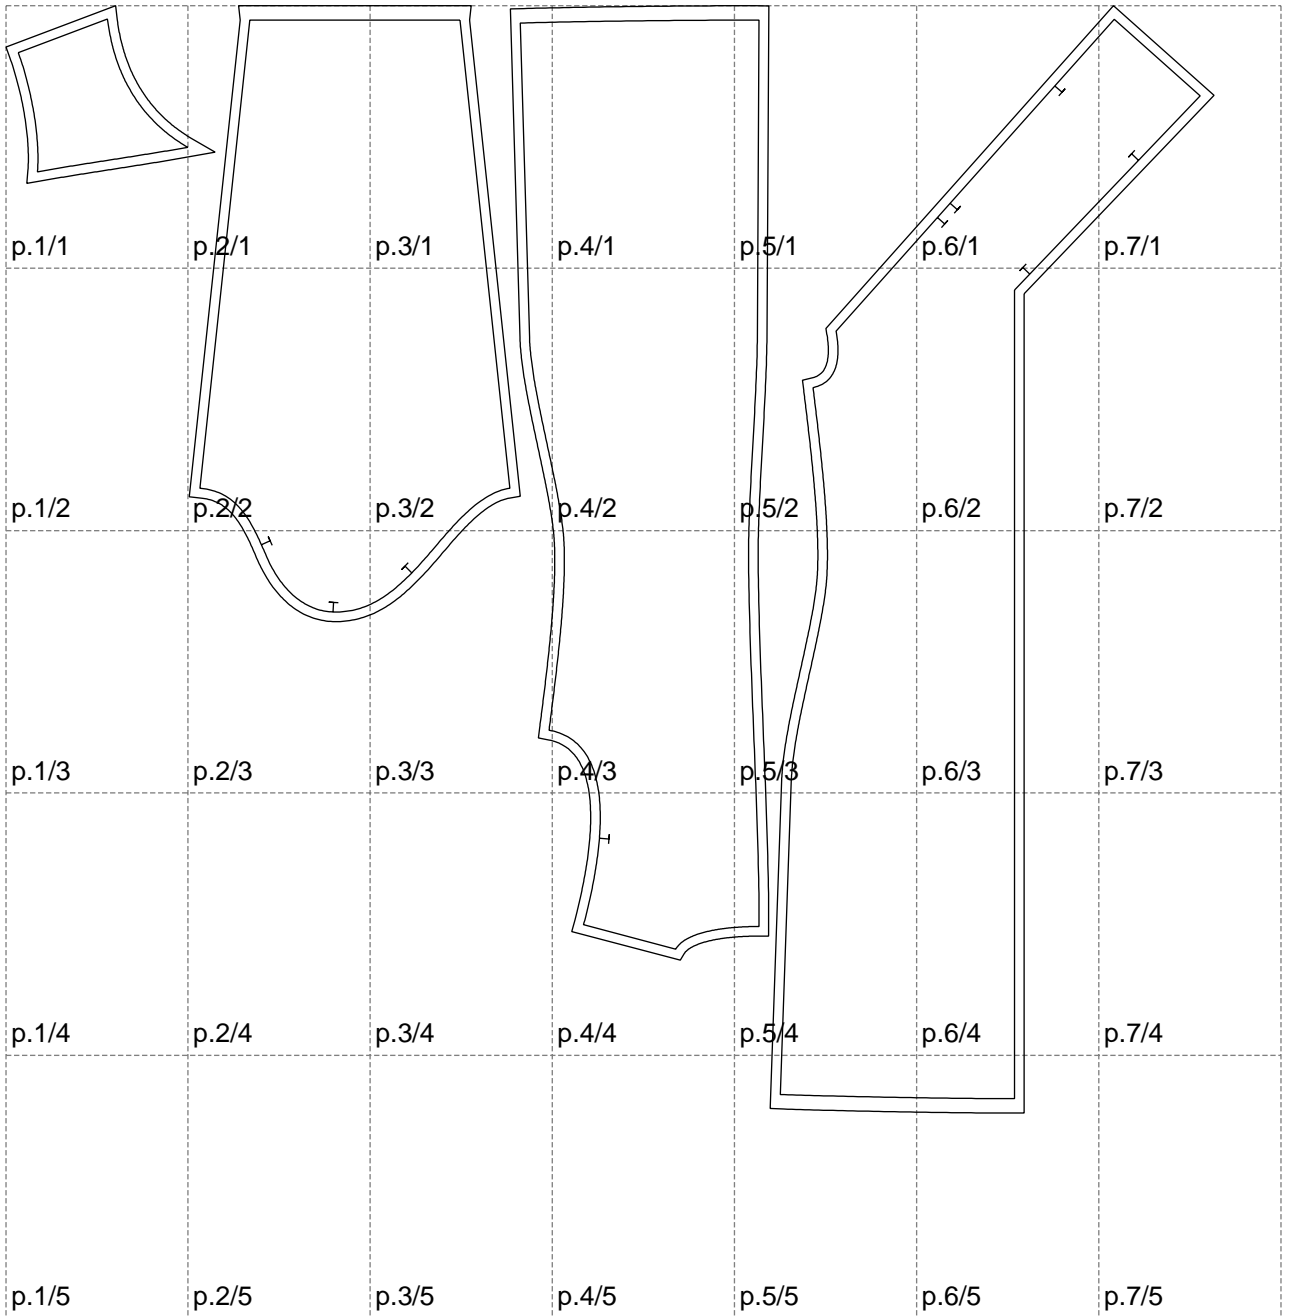

Not for print

Paper size: A4, size:1258.90 x1153.75 mm

# Example

size:1438.79 x1643.58 mm

Maneken =1 ver.0

rz\_1=170

rz\_16=92

rz\_17=78.8

rz\_18=71.8

rz\_19=100

rz\_20=98.1

---

. . . . .  
. . . . .  
. . . . .