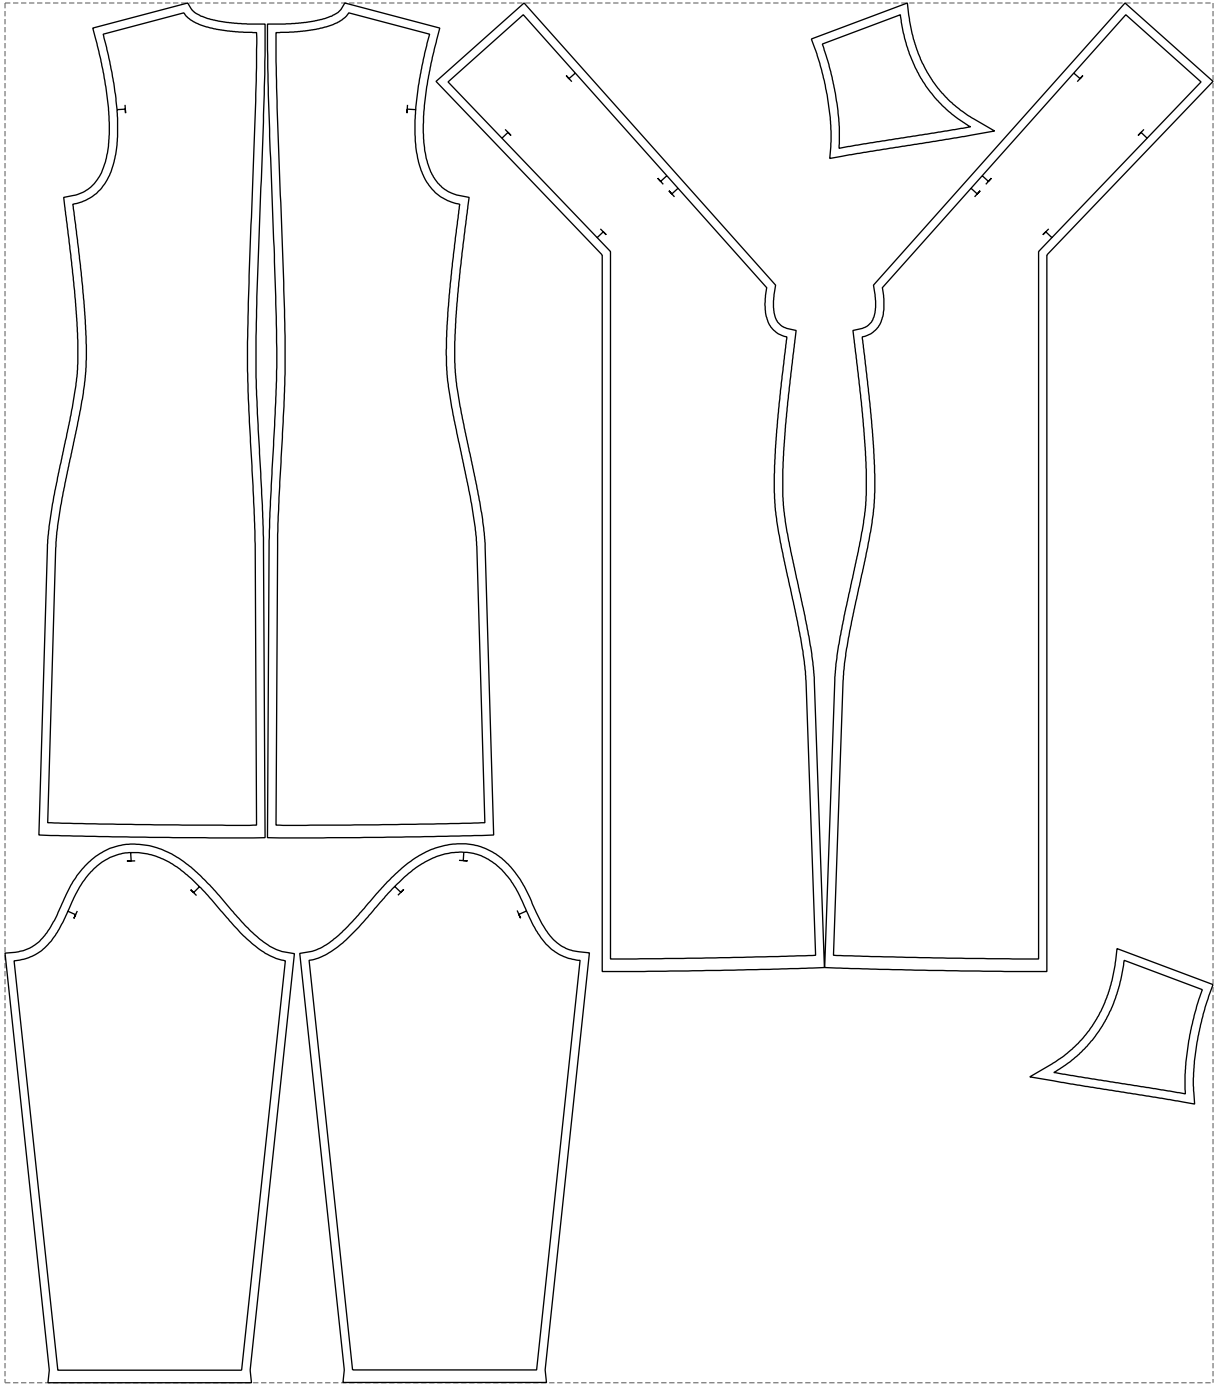

# Example

size:1438.79 x1643.58 mm

Maneken =1 ver.0

rz\_1=170

rz\_16=92

rz\_17=78.8

rz\_18=71.8

rz\_19=100