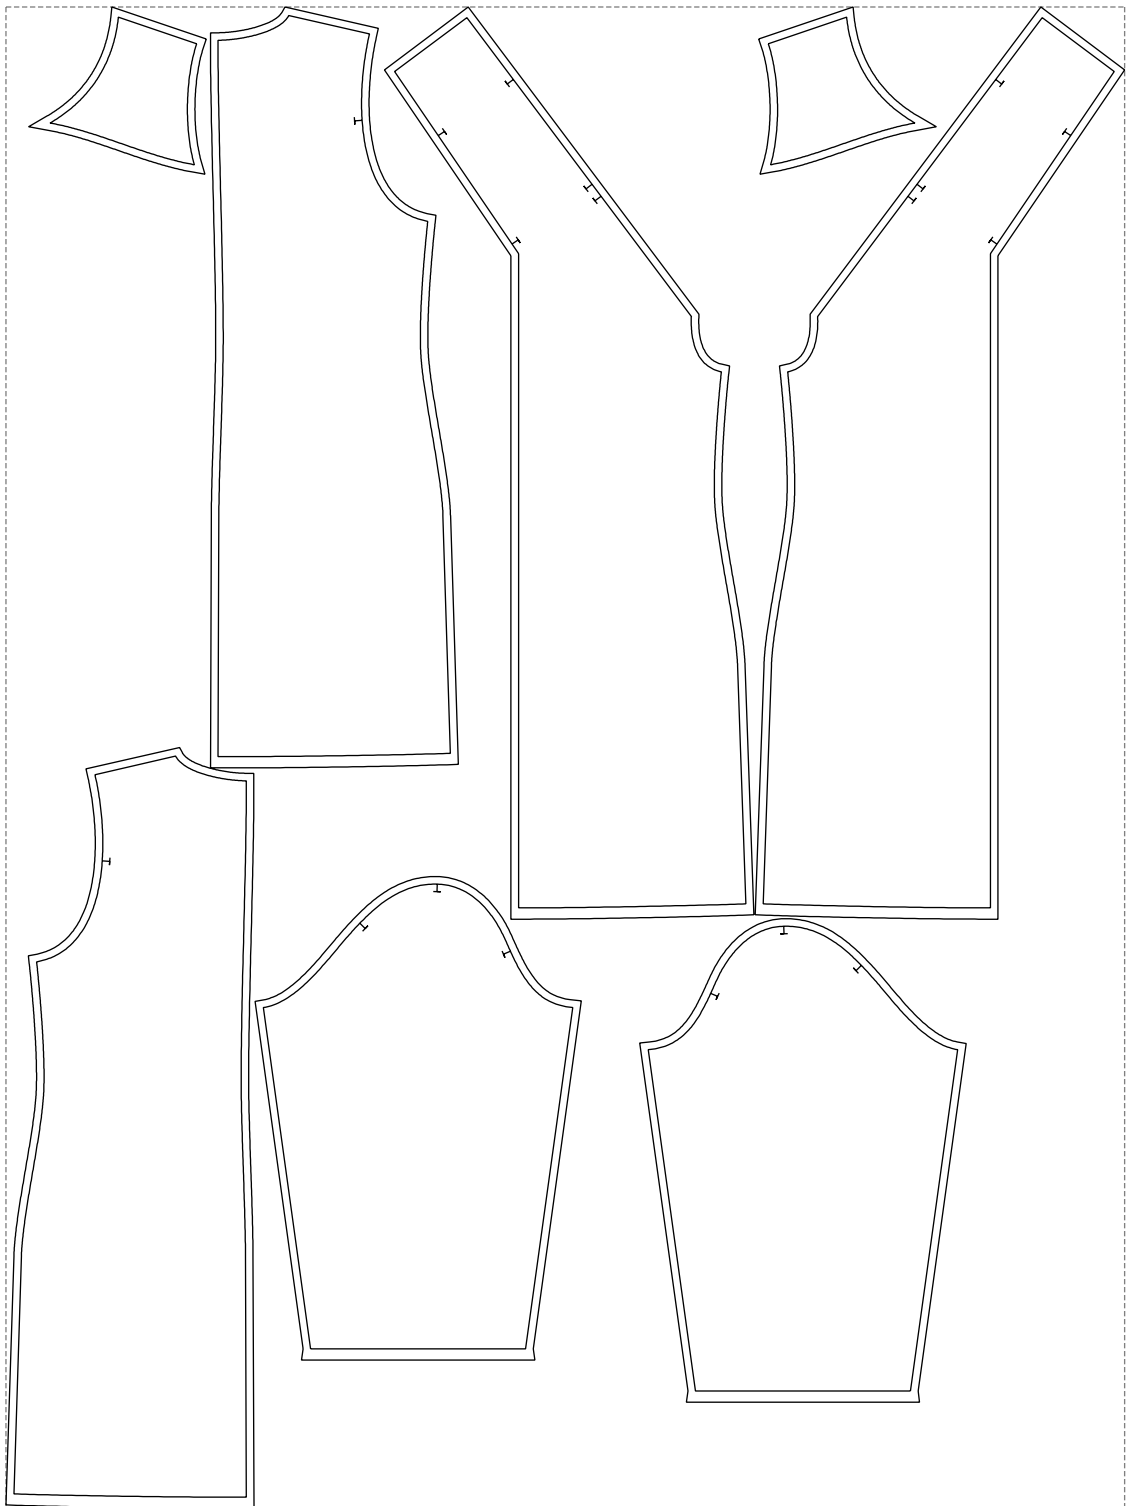

Not for print

Paper size: A4, size:1248.29 x1214.47 mm

# Example

size:1488.92 x1999.08 mm

Maneken =1 ver.0

rz\_1=170

rz\_16=116

rz\_17=100

rz\_18=98.8

rz\_19=124

rz\_20=121

---

. . . . .  
. . . . .  
. . . . .