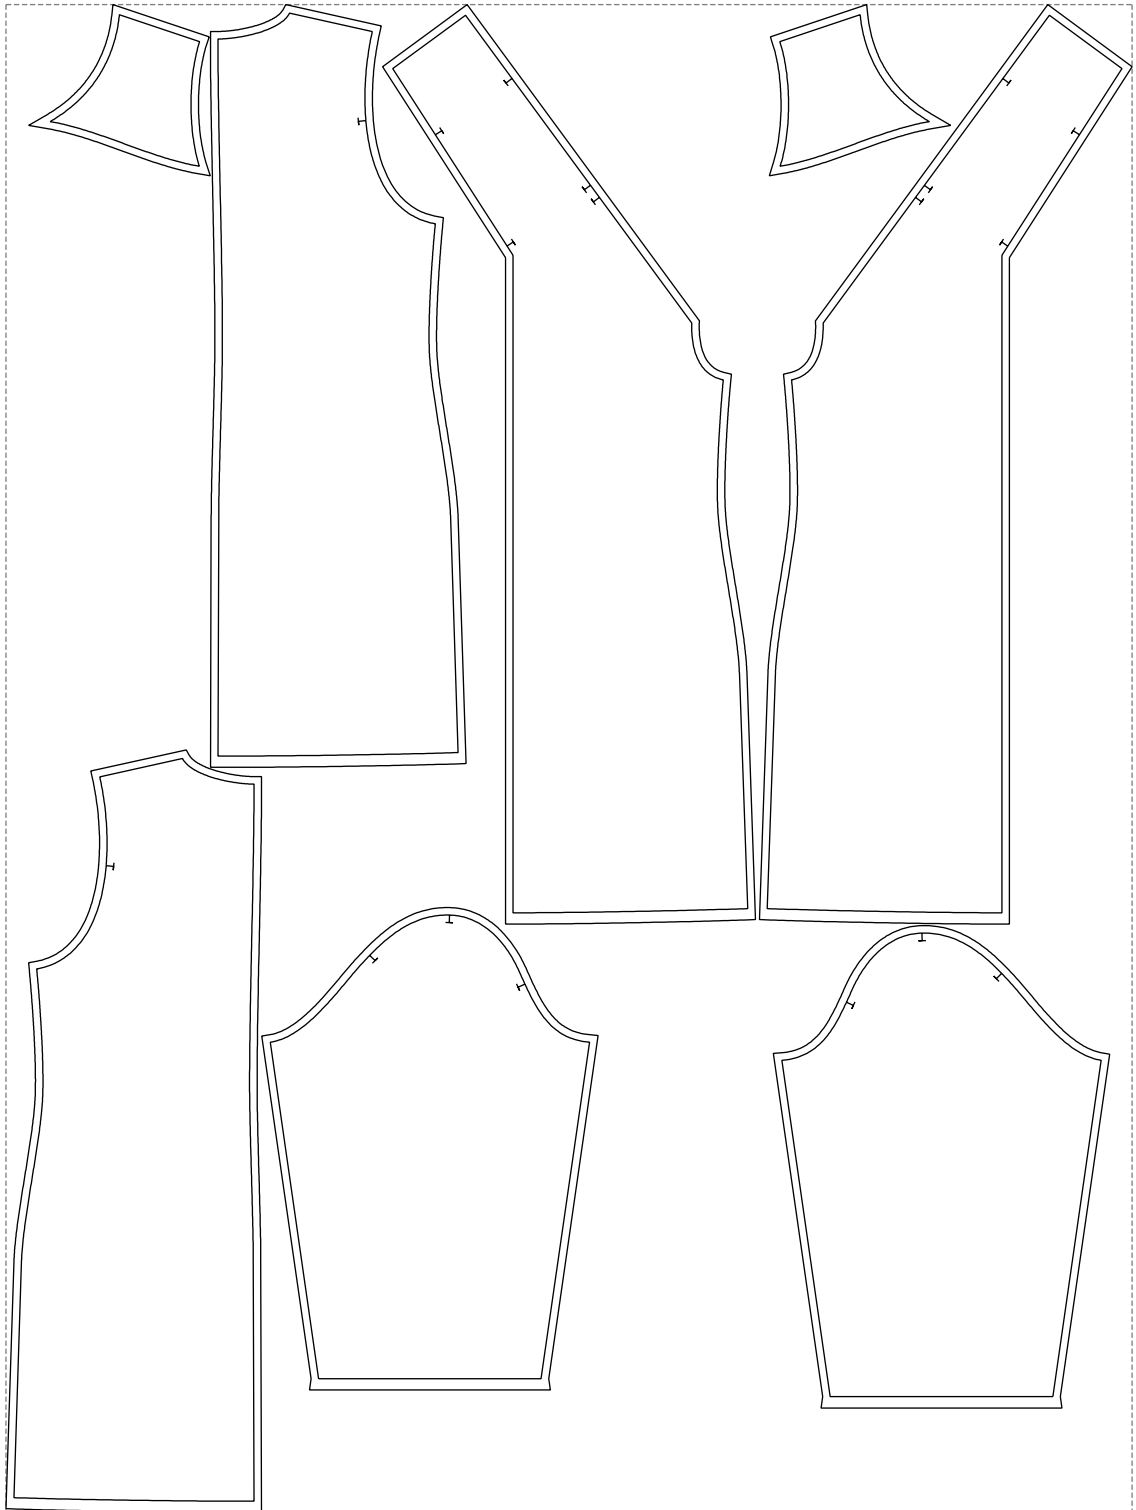

Not for print

Paper size: A4, size:1278.82 x1224.10 mm

# Example

size:1499.00 x2007.51 mm

Maneken =1 ver.0

rz\_1=170

rz\_16=120

rz\_17=104

rz\_18=103.6

rz\_19=128

rz\_20=125.1

---

. . . . .  
. . . . .  
. . . . .