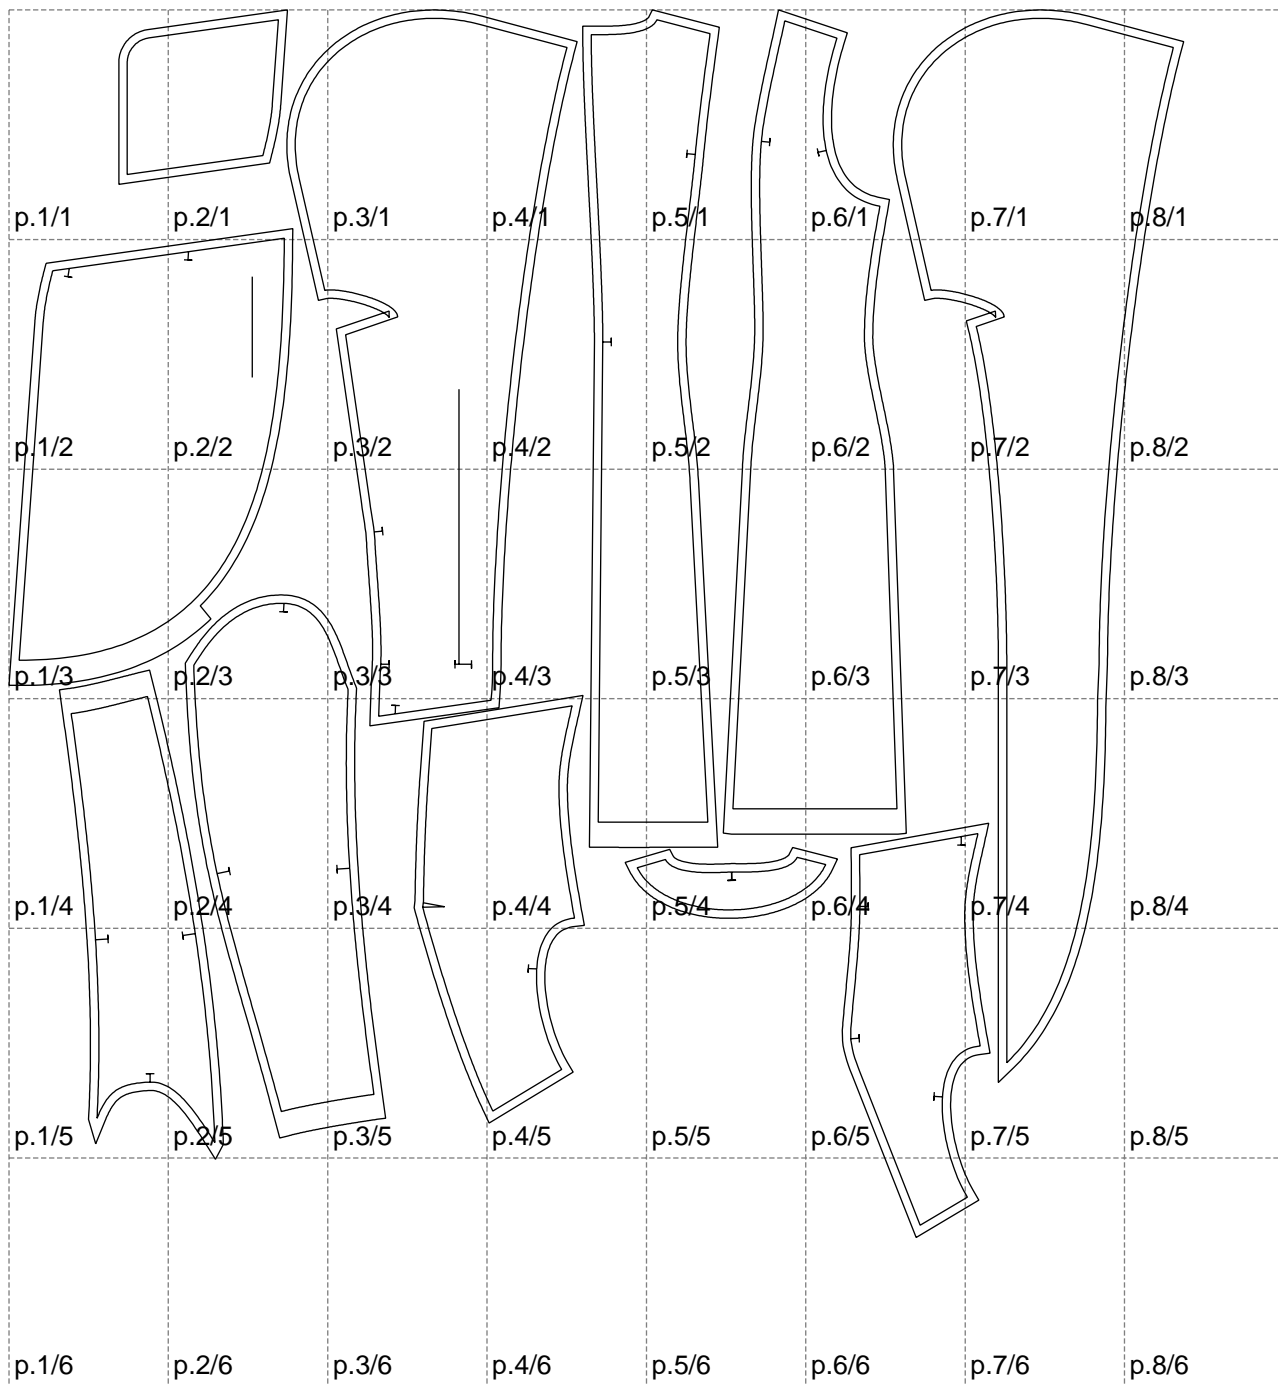

Not for print

Paper size: A4, size:1399.00 x1461.77 mm

# Example

size:1499.00 x2490.68 mm

Maneken =1 ver.0

rz\_1=170

rz\_16=88

rz\_17=75.6

rz\_18=67.6

rz\_19=96

rz\_20=94.6

---

. . . . .  
. . . . .  
. . . . .