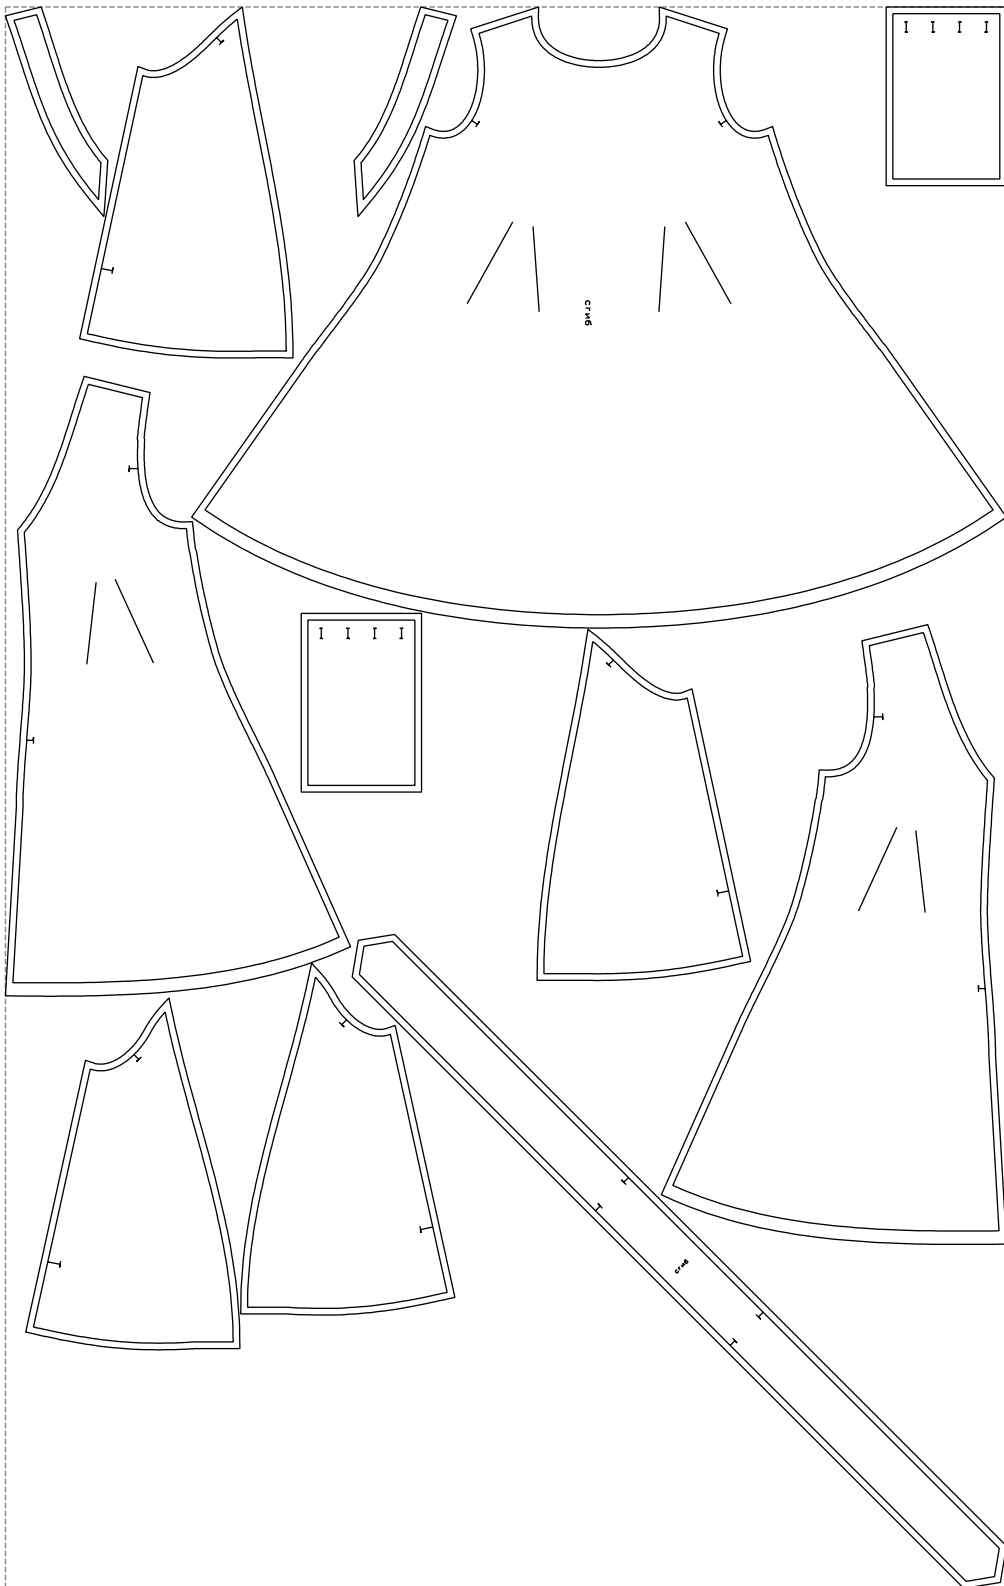

Not for print

Paper size: A4, size:1399.00 x1357.96 mm

# Example

size:1499.00 x2368.96 mm

Maneken =1 ver.0

rz\_1=170

rz\_16=88

rz\_17=75.6

rz\_18=67.6

rz\_19=96