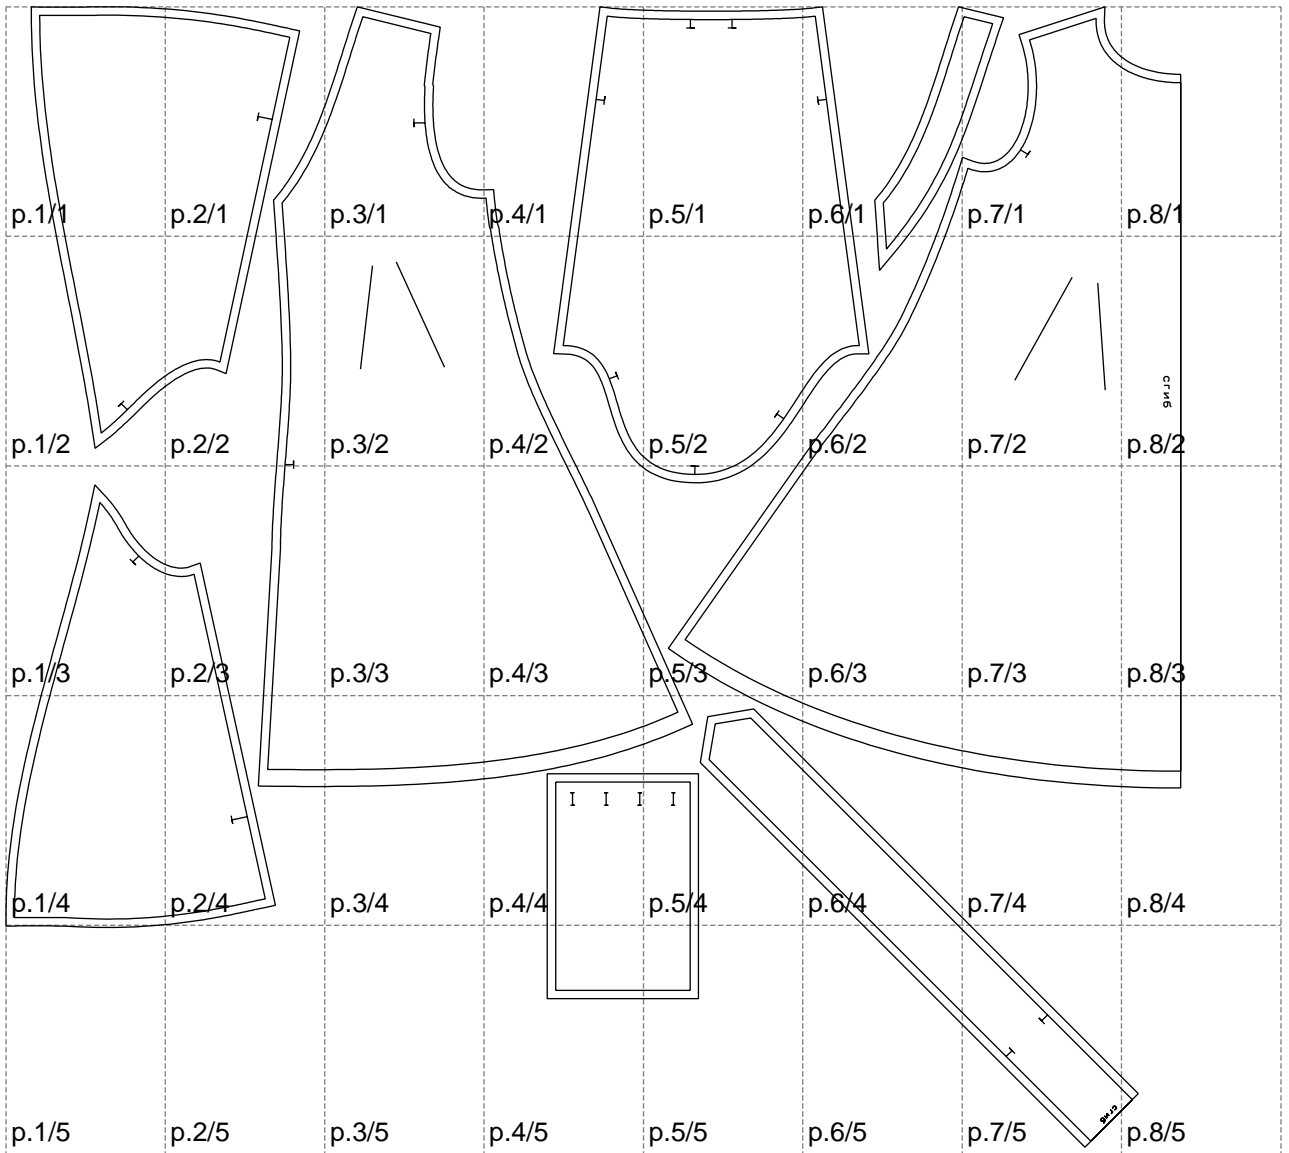

Not for print

Paper size: A4, size:1399.00 x1357.96 mm

# Example

size:1499.00 x2368.96 mm

Maneken =1 ver.0

rz\_1=170

rz\_16=88

rz\_17=75.6

rz\_18=67.6

rz\_19=96

rz\_20=94.6

---

. . . . .  
. . . . .  
. . . . .