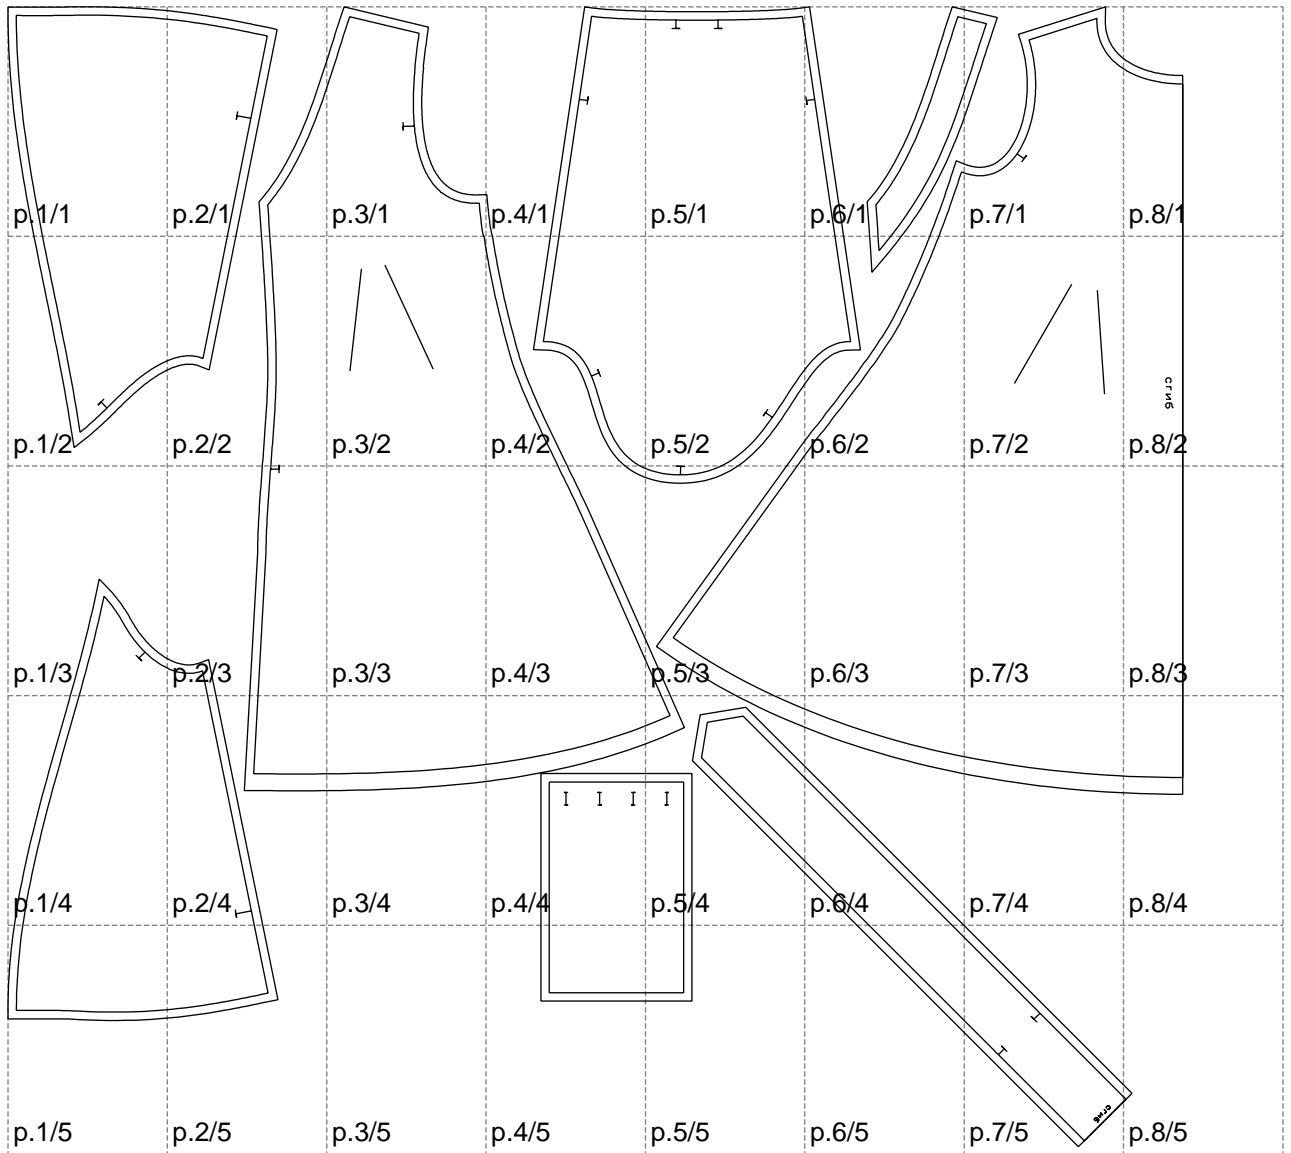

Not for print

Paper size: A4, size:1399.00 x1357.53 mm

# Example

size:1499.00 x2405.57 mm

Maneken =1 ver.0

rz\_1=170

rz\_16=92

rz\_17=78.8

rz\_18=71.8

rz\_19=100

rz\_20=98.1

---

. . . . .  
. . . . .  
. . . . .