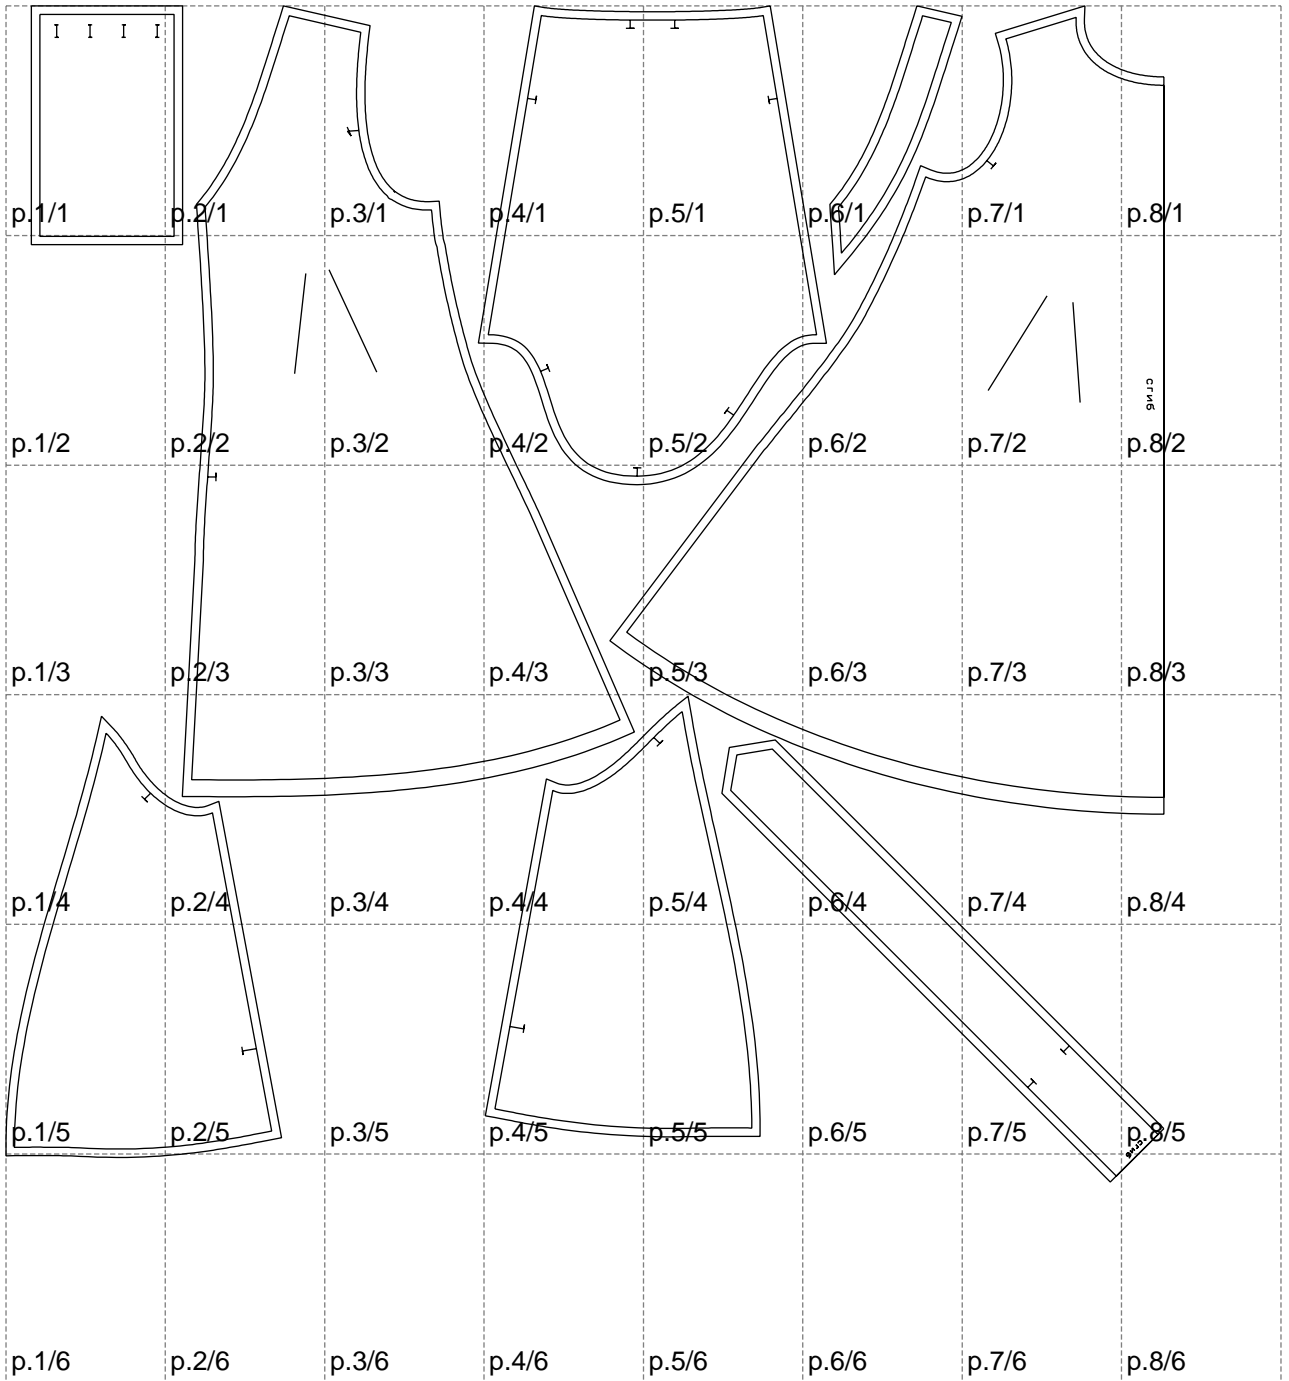

Not for print

Paper size: A4, size:1378.99 x1400.37 mm

# Example

size:1499.00 x2379.73 mm

Maneken =1 ver.0

rz\_1=170

rz\_16=100

rz\_17=85.4

rz\_18=80.2

rz\_19=108

rz\_20=105.4

---

. . . . .  
. . . . .  
. . . . .