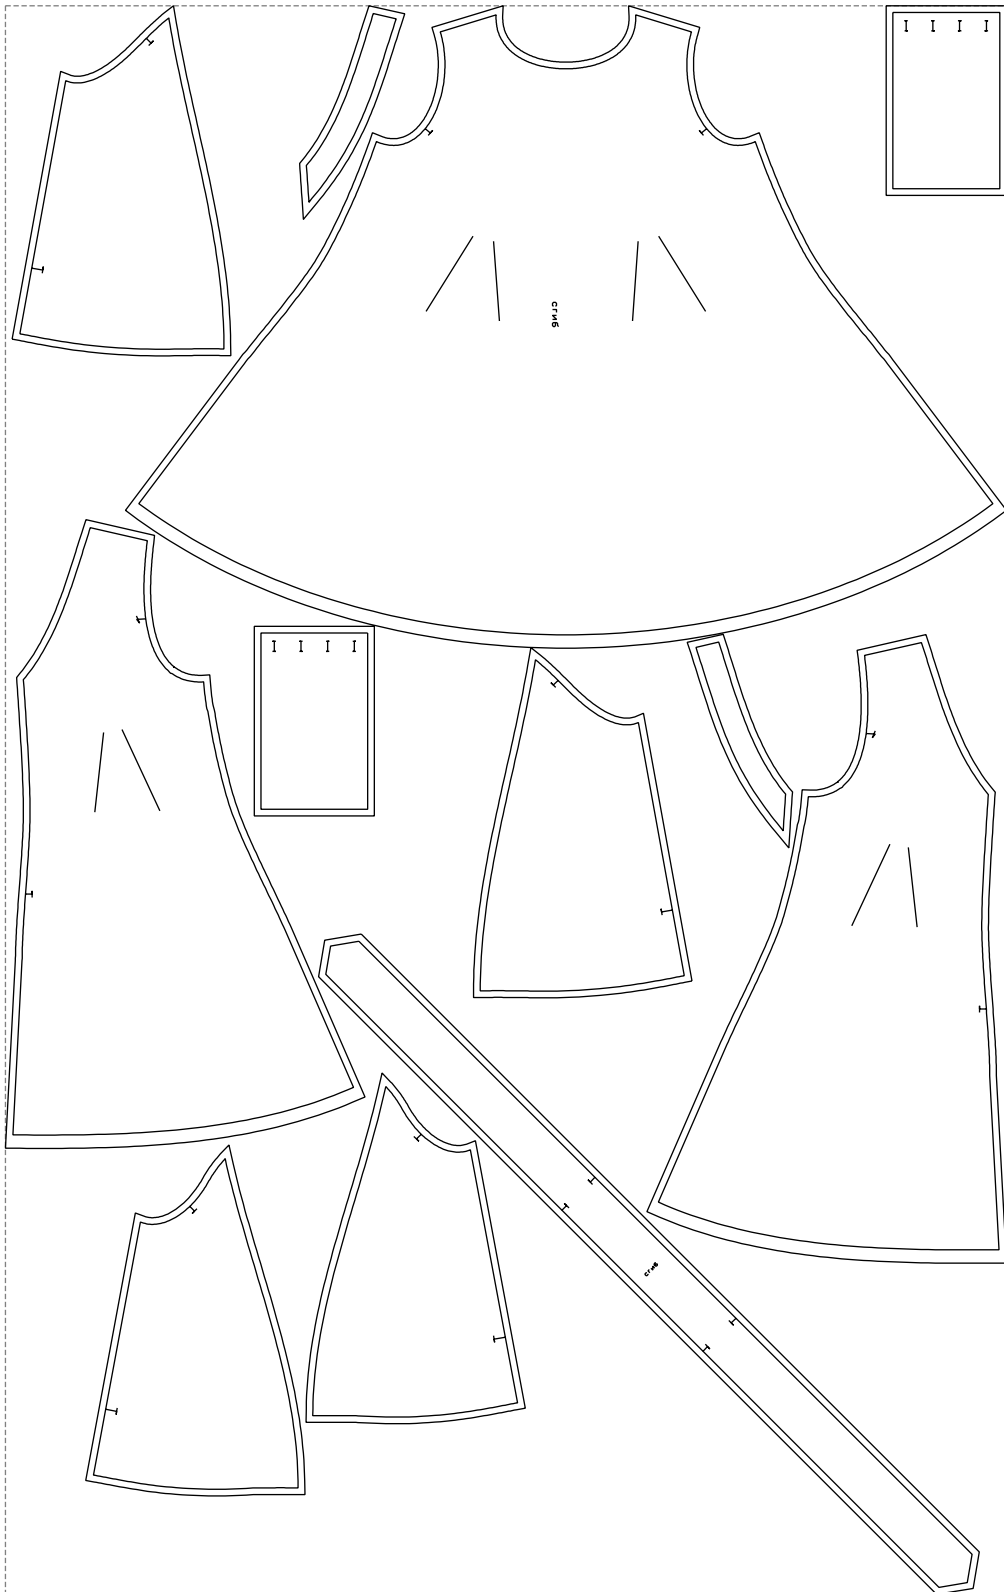

Not for print

Paper size: A4, size:1378.99 x1400.37 mm

# Example

size:1499.00 x2379.73 mm

Maneken =1 ver.0

rz\_1=170

rz\_16=100

rz\_17=85.4

rz\_18=80.2

rz\_19=108

rz\_20=105.4

---

. . . . .  
. . . . .  
. . . . .