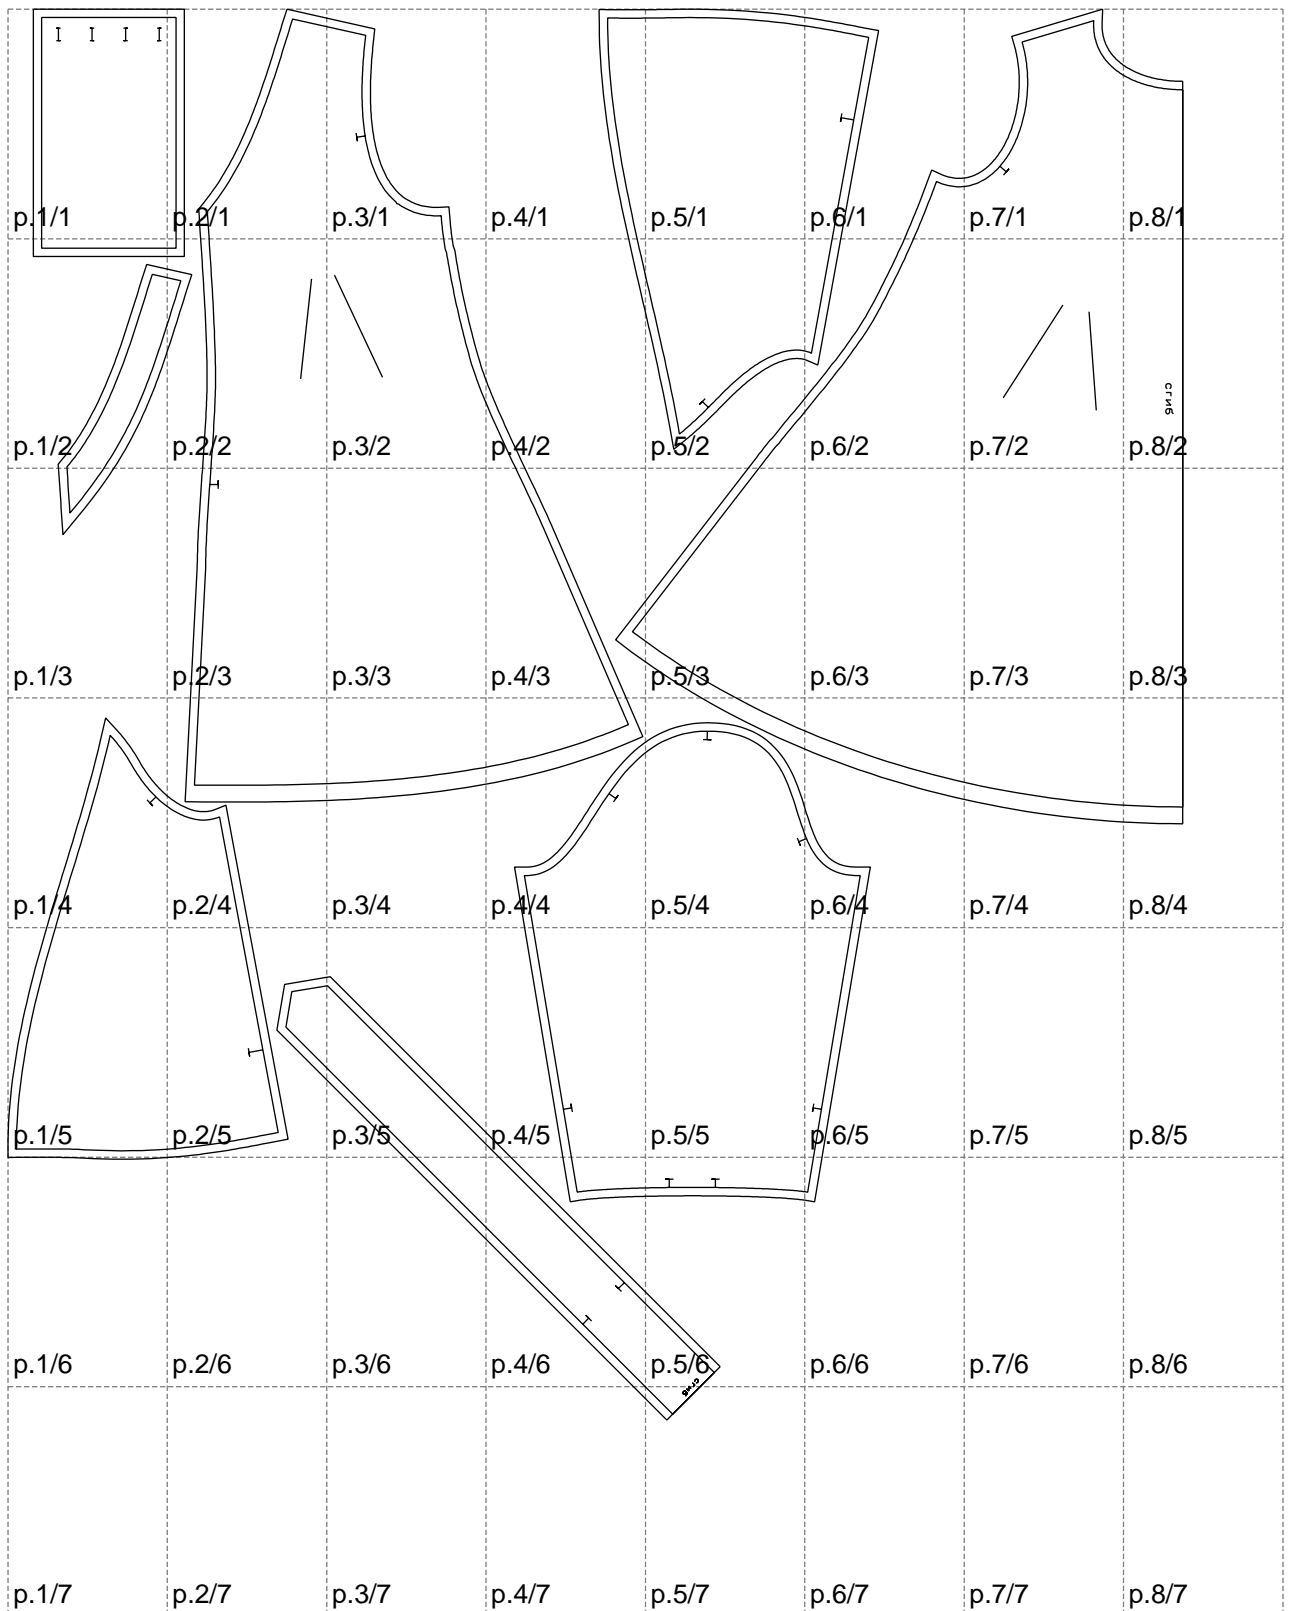

Not for print

Paper size: A4, size:1399.00 x1680.12 mm

# Example

size:1499.00 x2462.39 mm

Maneken =1 ver.0

rz\_1=170

rz\_16=104

rz\_17=88.9

rz\_18=84.4

rz\_19=112

rz\_20=109.3

---

. . . . .  
. . . . .  
. . . . .