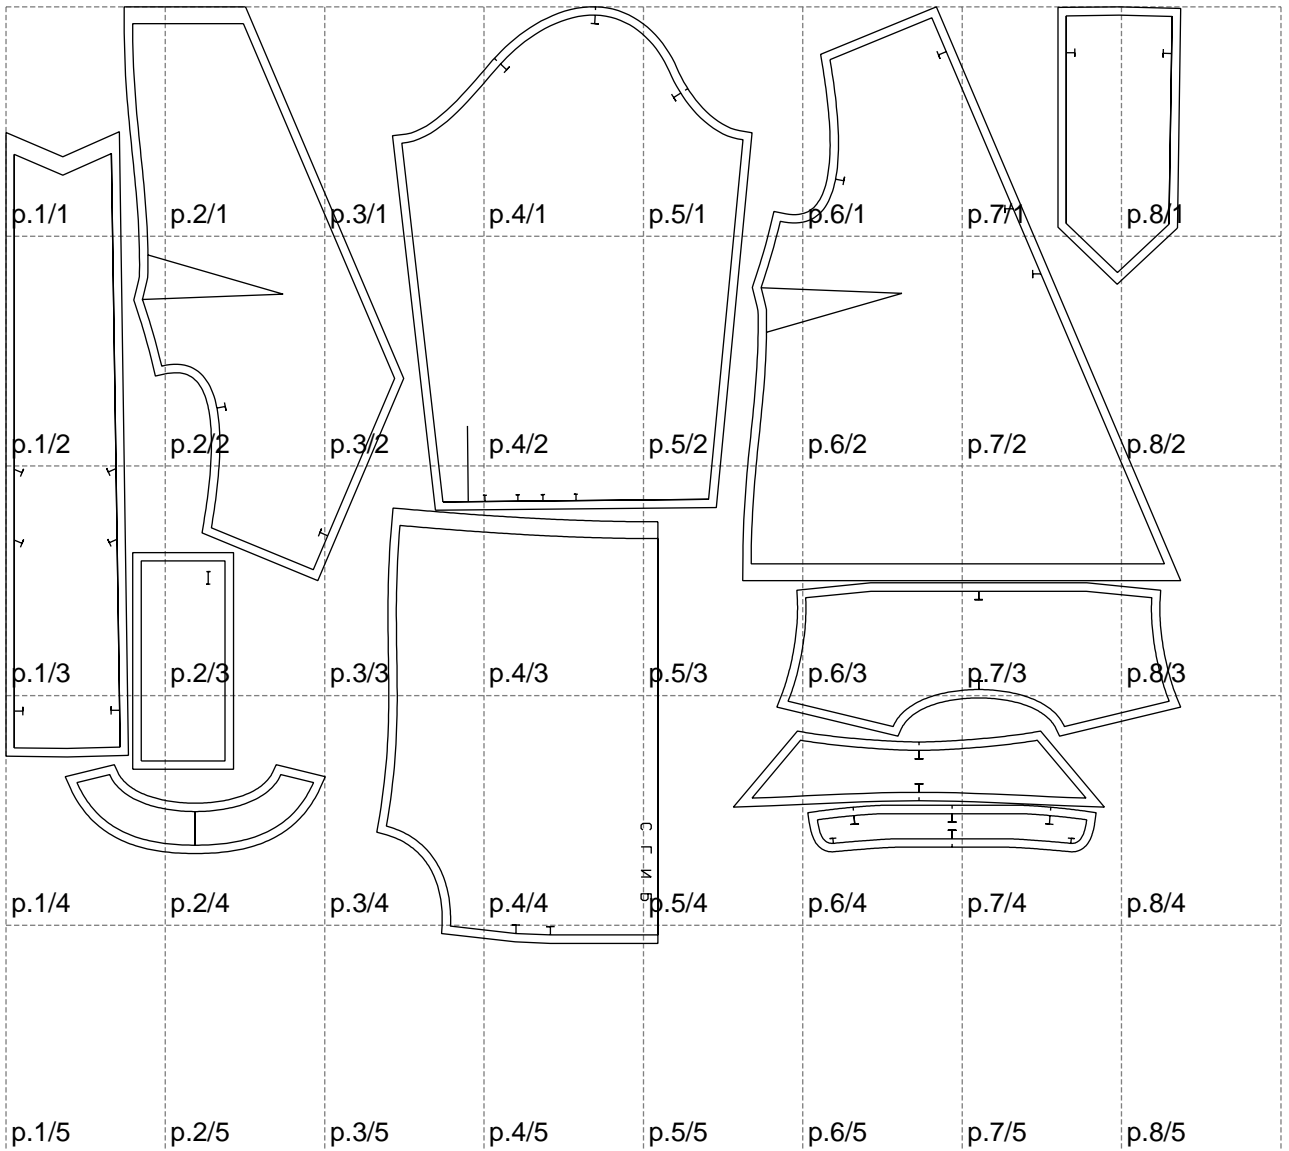

Not for print

Paper size: A4, size:1399.00 x1115.32 mm

# Example

size:1499.00 x1430.42 mm

Maneken =1 ver.0

rz\_1=170

rz\_16=104

rz\_17=88.9

rz\_18=84.4

rz\_19=112

rz\_20=109.3

---

. . . . .  
. . . . .  
. . . . .