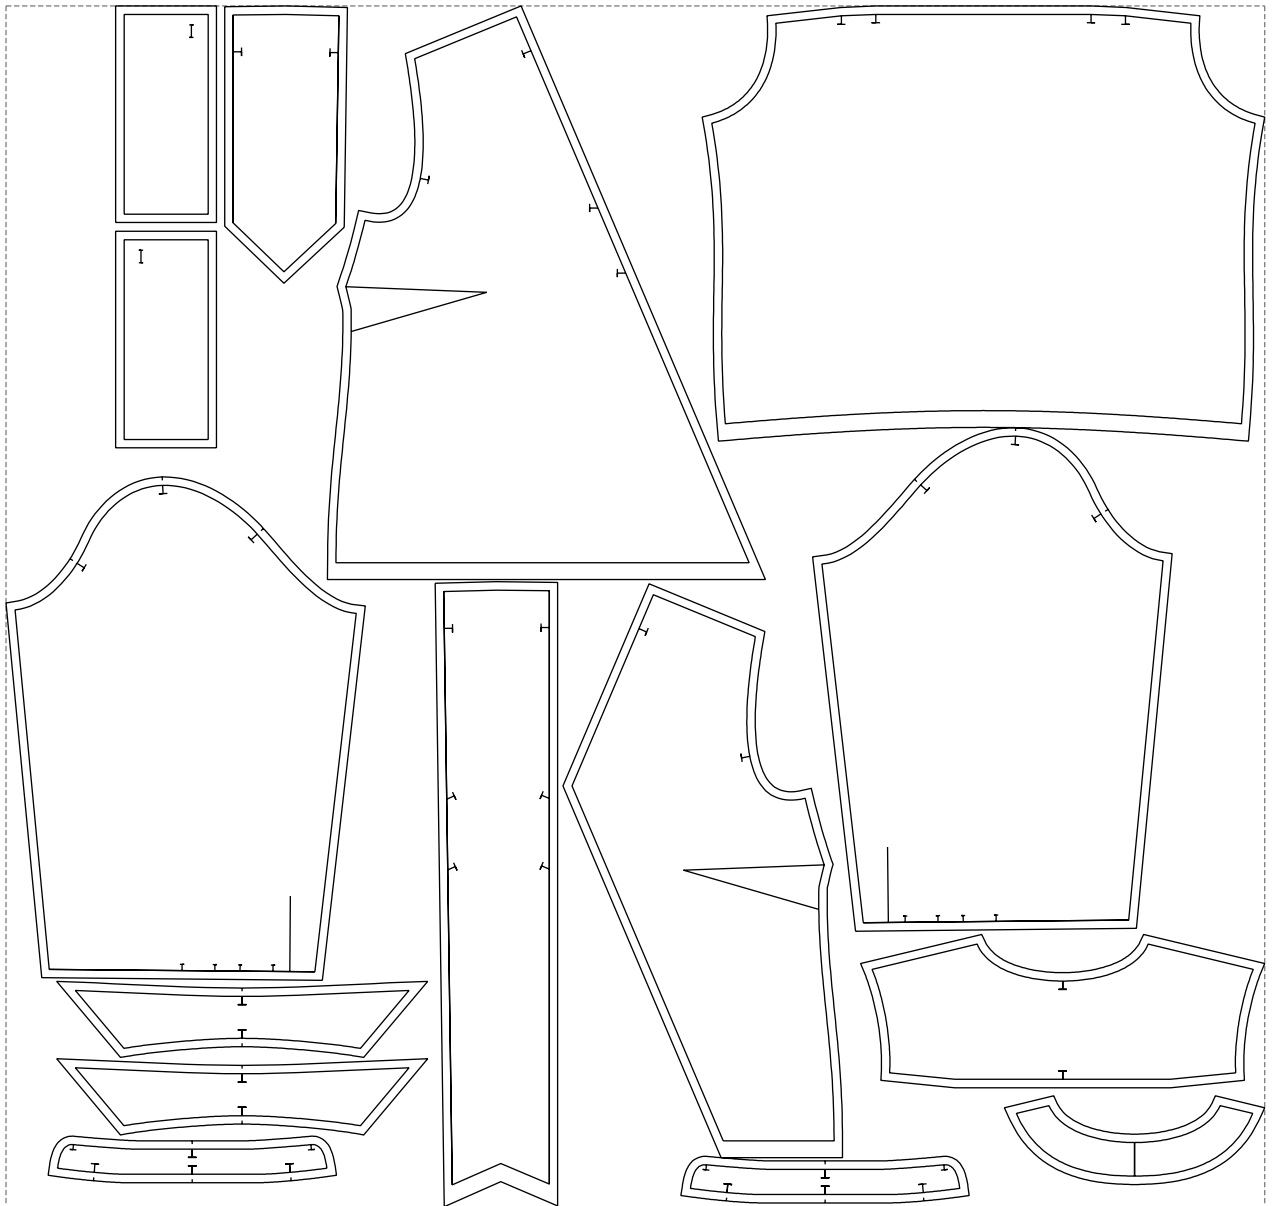

Not for print

Paper size: A4, size:1399.00 x1115.32 mm

# Example

size:1499.00 x1430.42 mm

Maneken =1 ver.0

rz\_1=170

rz\_16=104

rz\_17=88.9

rz\_18=84.4

rz\_19=112