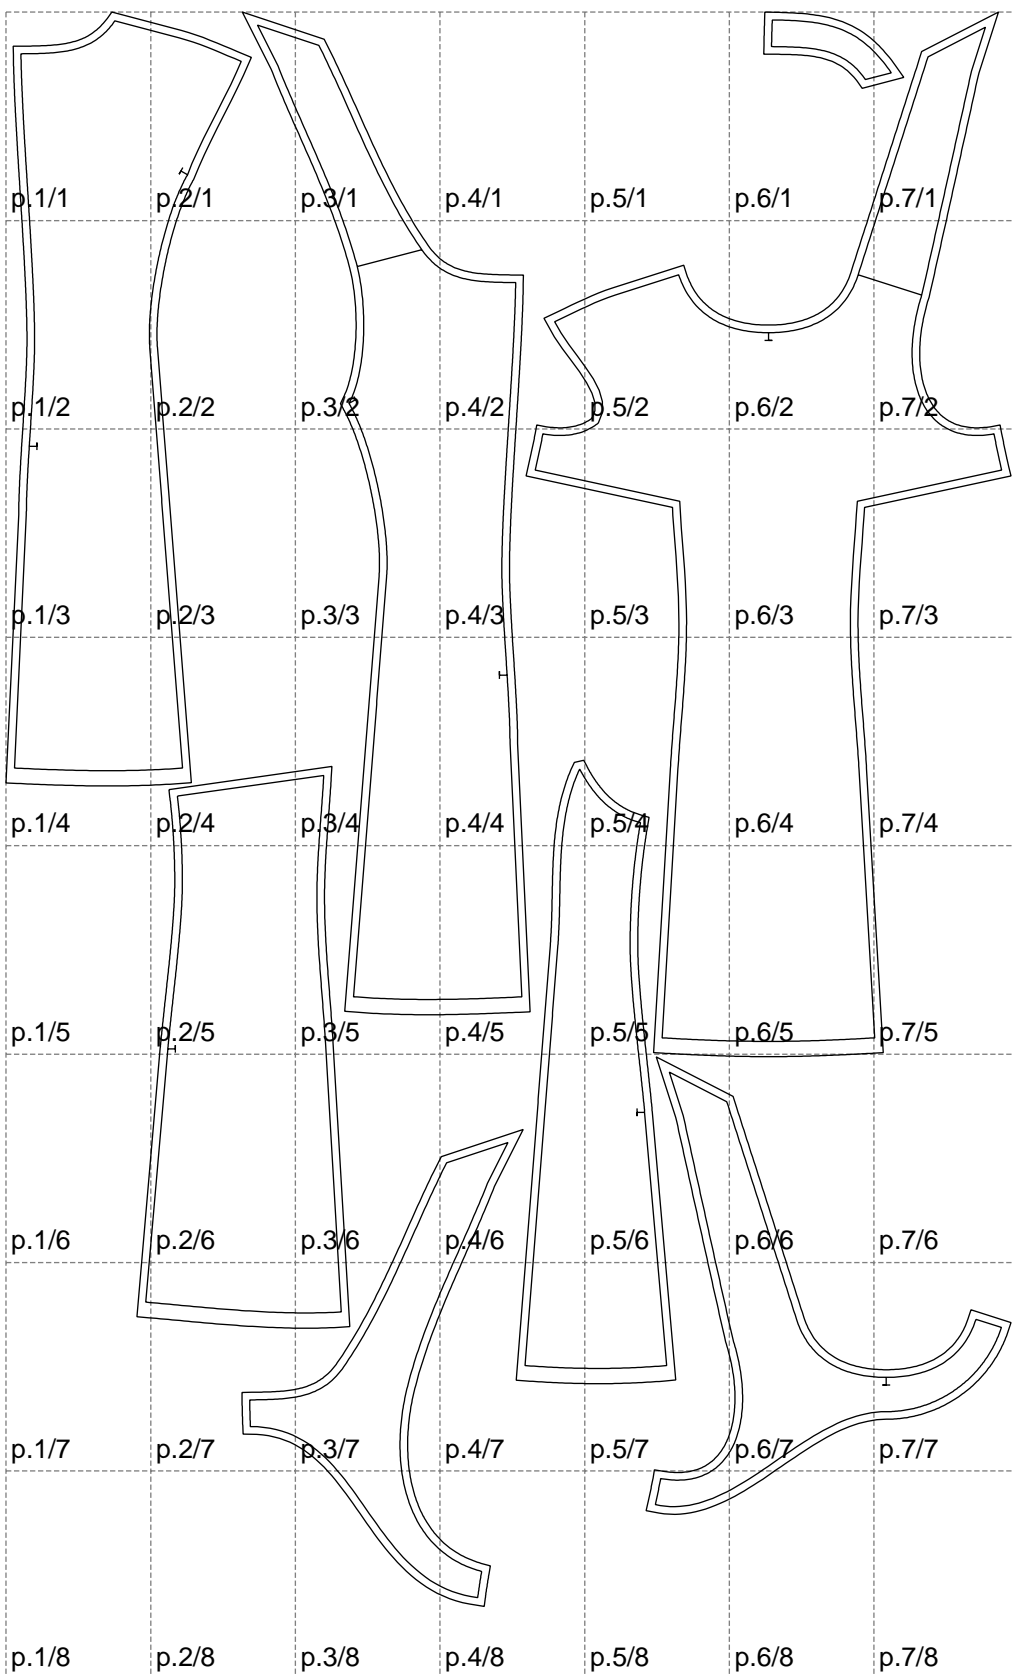

Not for print

Paper size: A4, size:1318.46 x2091.65 mm

# Example

size:1428.44 x2221.82 mm

Maneken =1 ver.0

rz\_1=170

rz\_16=112

rz\_17=96.2

rz\_18=94

rz\_19=120

rz\_20=117

---

. . . . .  
. . . . .  
. . . . .