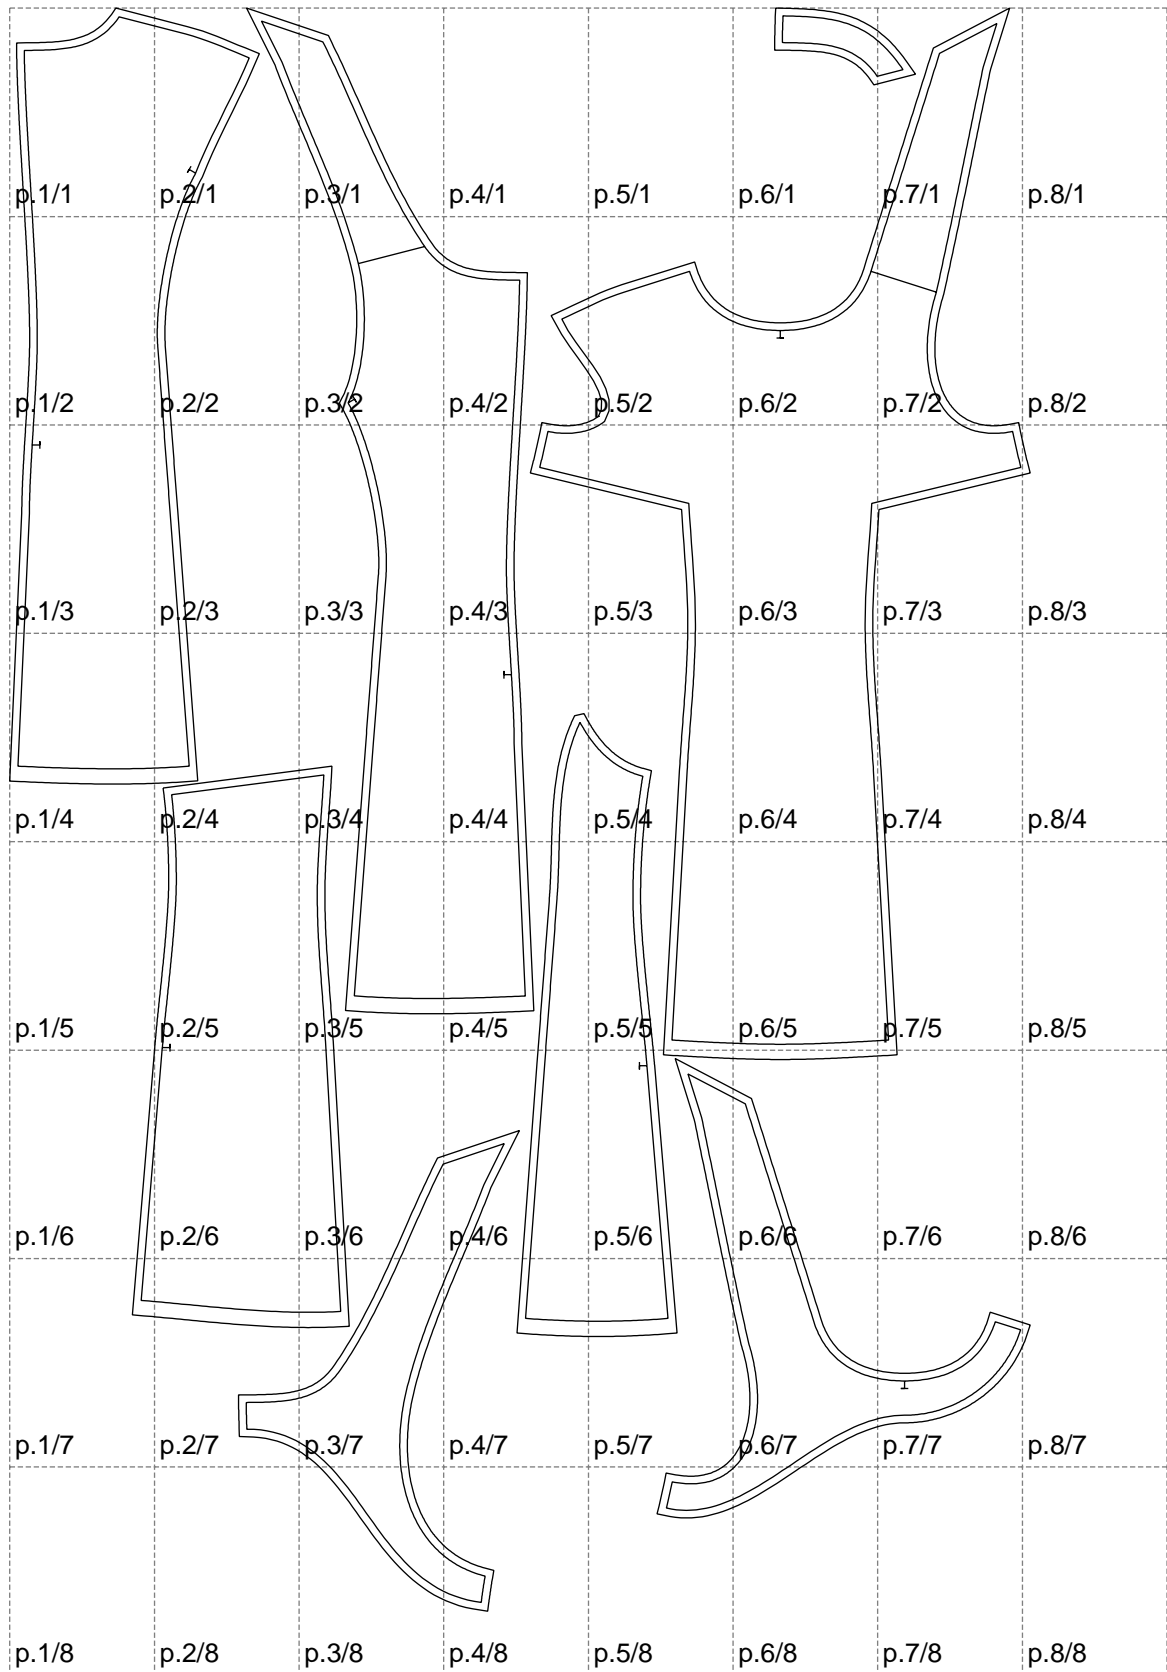

Not for print

Paper size: A4, size:1338.91 x2103.07 mm

Example

size:1468.89 x2170.90 mm

Maneken =1 ver.0

rz_1=170

rz_16=116

rz_17=100

rz_18=98.8

rz_19=124

rz_20=121

.
.
.