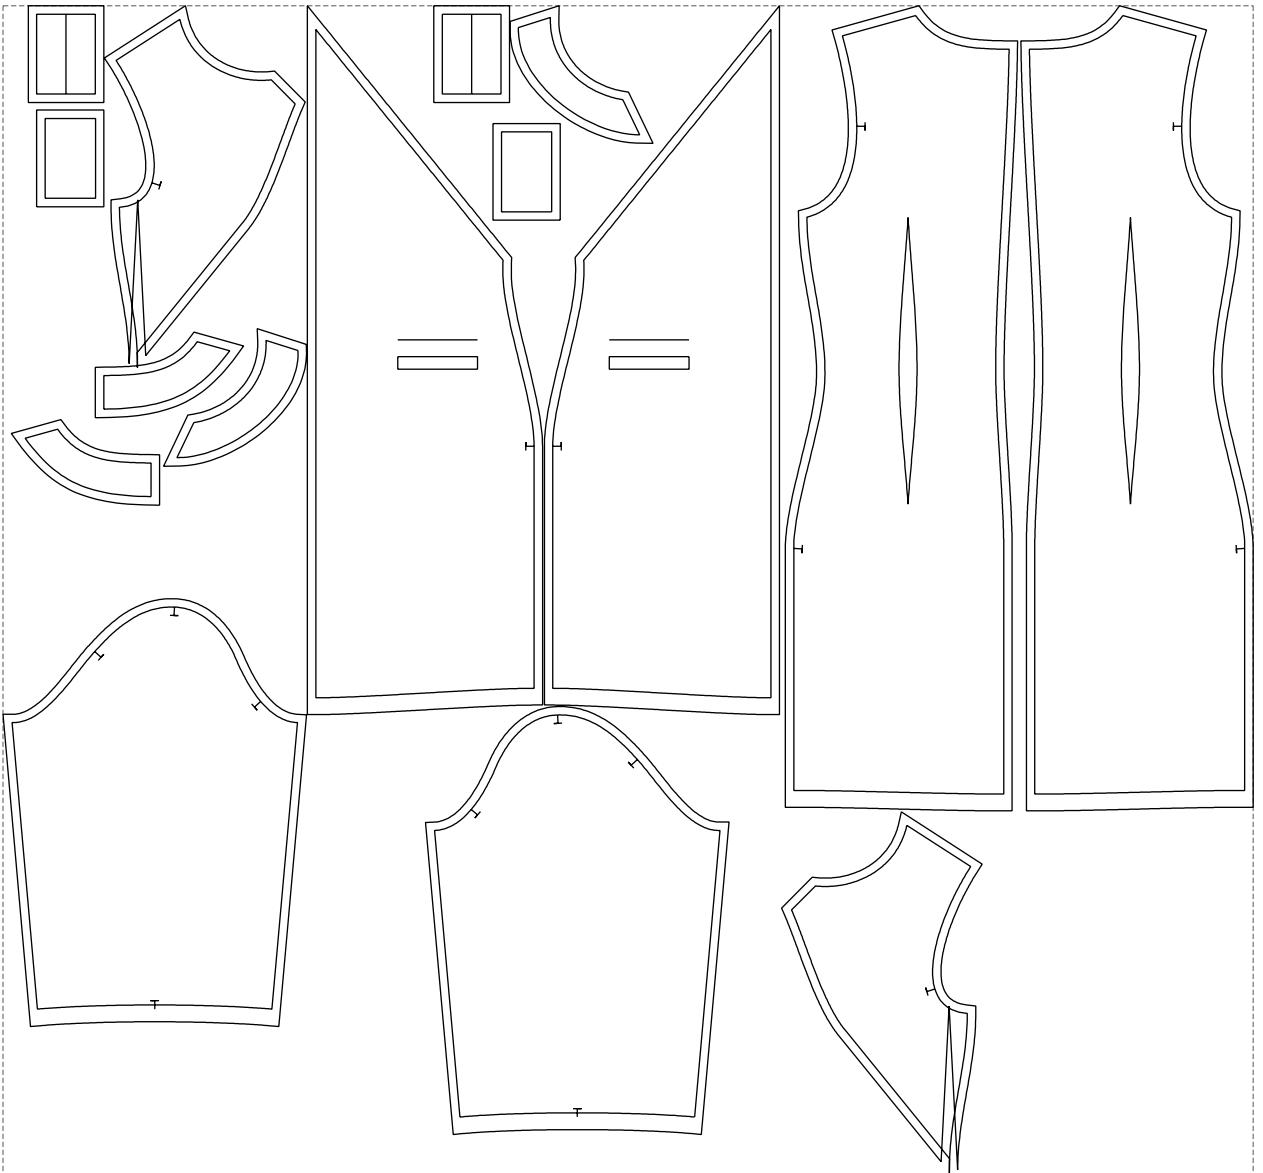

# Example

size:1488.93 x1391.27 mm

Maneken =1 ver.0

rz\_1=170

rz\_16=88

rz\_17=75.6

rz\_18=67.6

rz\_19=96