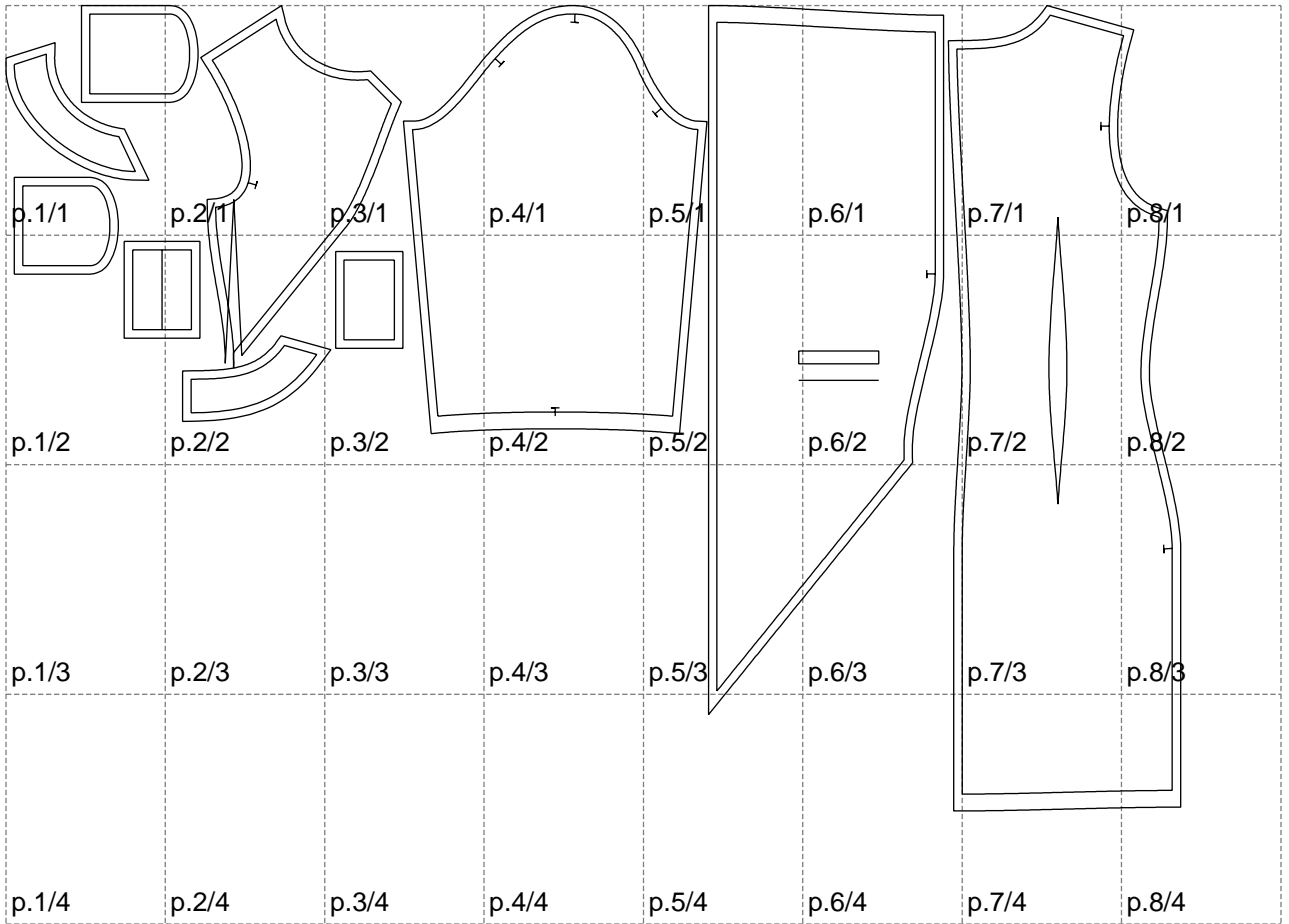

Not for print

Paper size: A4, size:1399.00 x958.97 mm

# Example

size:1488.93 x1391.27 mm

Maneken =1 ver.0

rz\_1=170

rz\_16=88

rz\_17=75.6

rz\_18=67.6

rz\_19=96

rz\_20=94.6

---

. . . . .  
. . . . .  
. . . . .