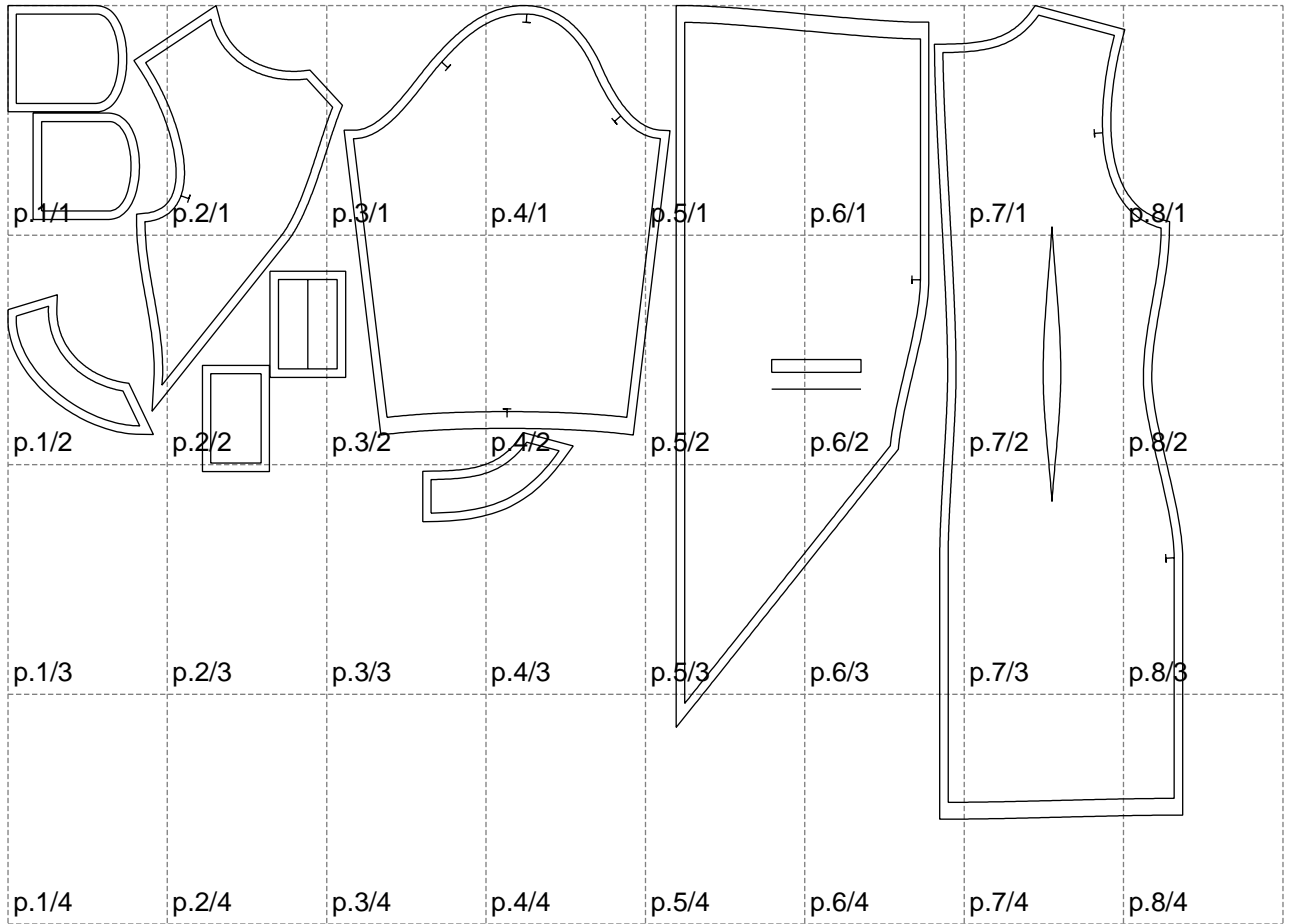

Not for print

Paper size: A4, size:1399.00 x968.78 mm

# Example

size:1499.00 x1453.44 mm

Maneken =1 ver.0

rz\_1=170

rz\_16=96

rz\_17=82

rz\_18=76

rz\_19=104

rz\_20=101.8

---

. . . . .  
. . . . .  
. . . . .