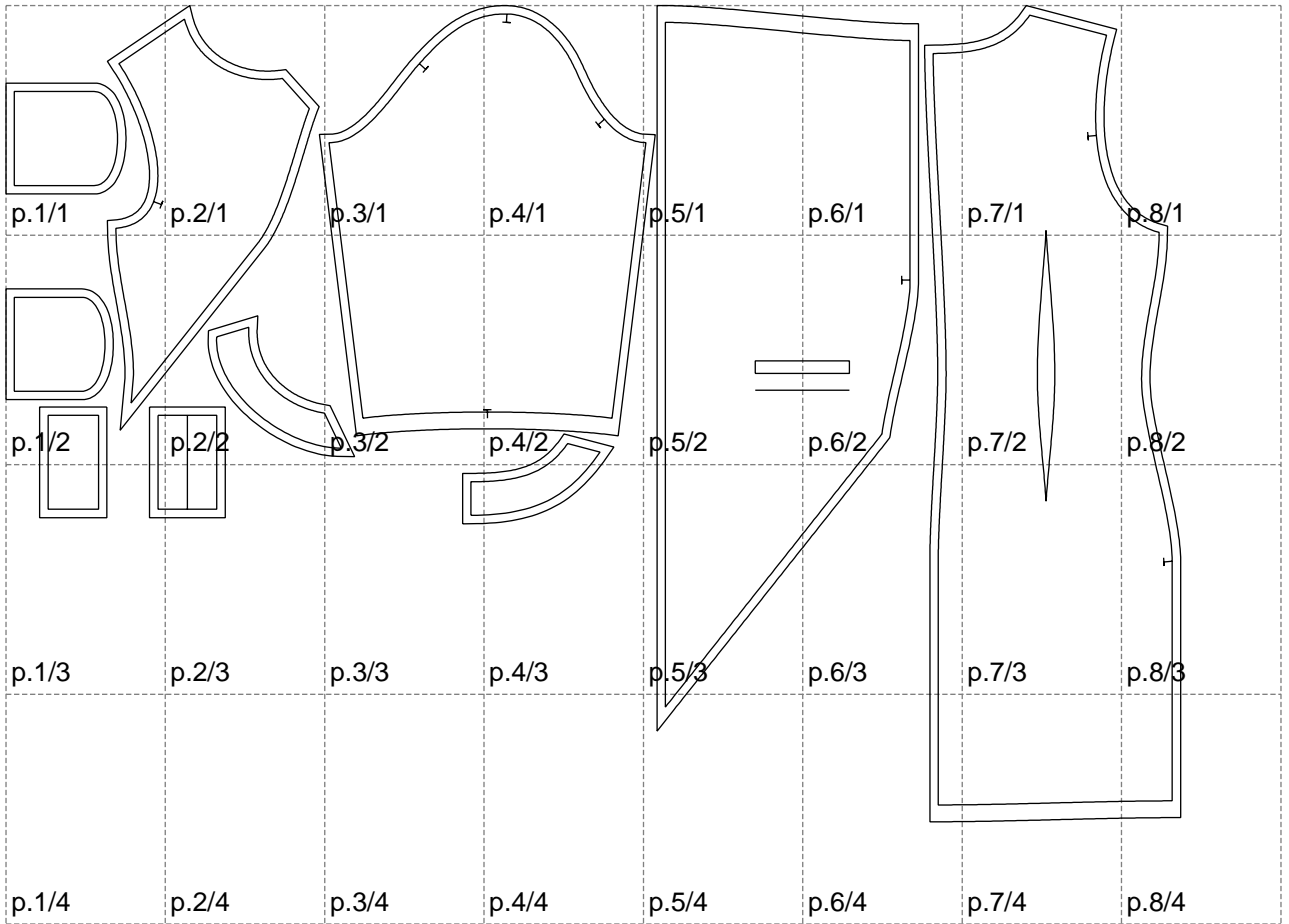

Not for print

Paper size: A4, size:1399.00 x971.90 mm

# Example

size:1499.00 x1490.94 mm

Maneken =1 ver.0

rz\_1=170

rz\_16=100

rz\_17=85.4

rz\_18=80.2

rz\_19=108

rz\_20=105.4

---

. . . . .  
. . . . .  
. . . . .