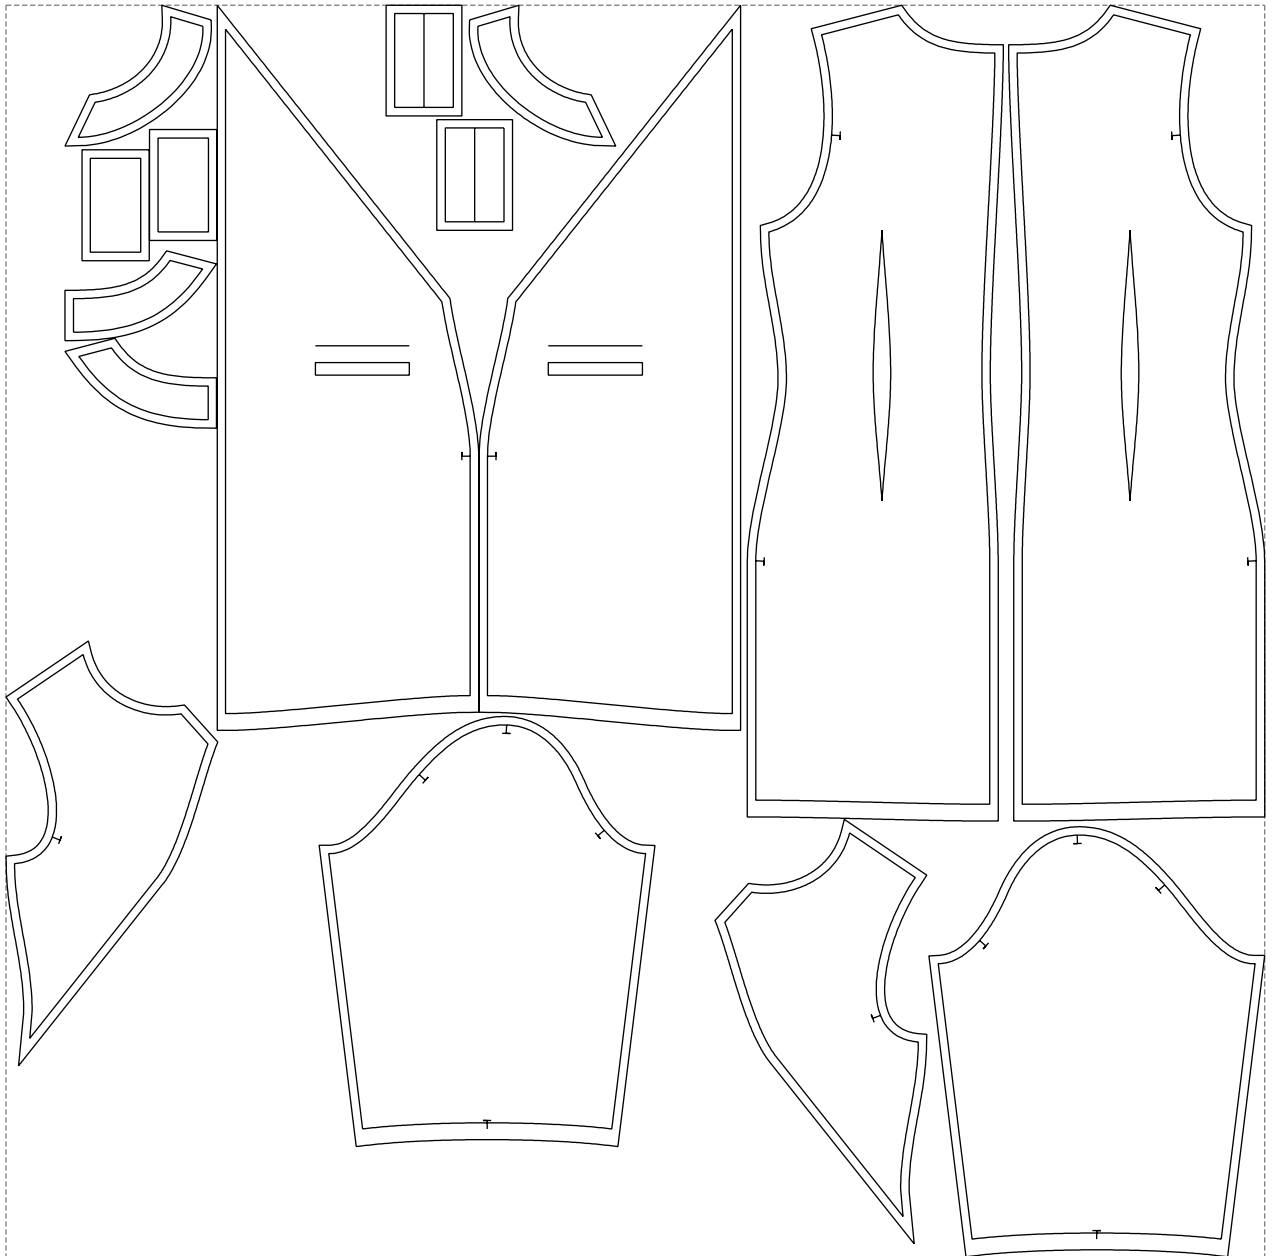

Not for print

Paper size: A4, size:1399.00 x971.90 mm

# Example

size:1499.00 x1490.94 mm

Maneken =1 ver.0

rz\_1=170

rz\_16=100

rz\_17=85.4

rz\_18=80.2

rz\_19=108

rz\_20=105.4

---

. . . . .  
. . . . .  
. . . . .