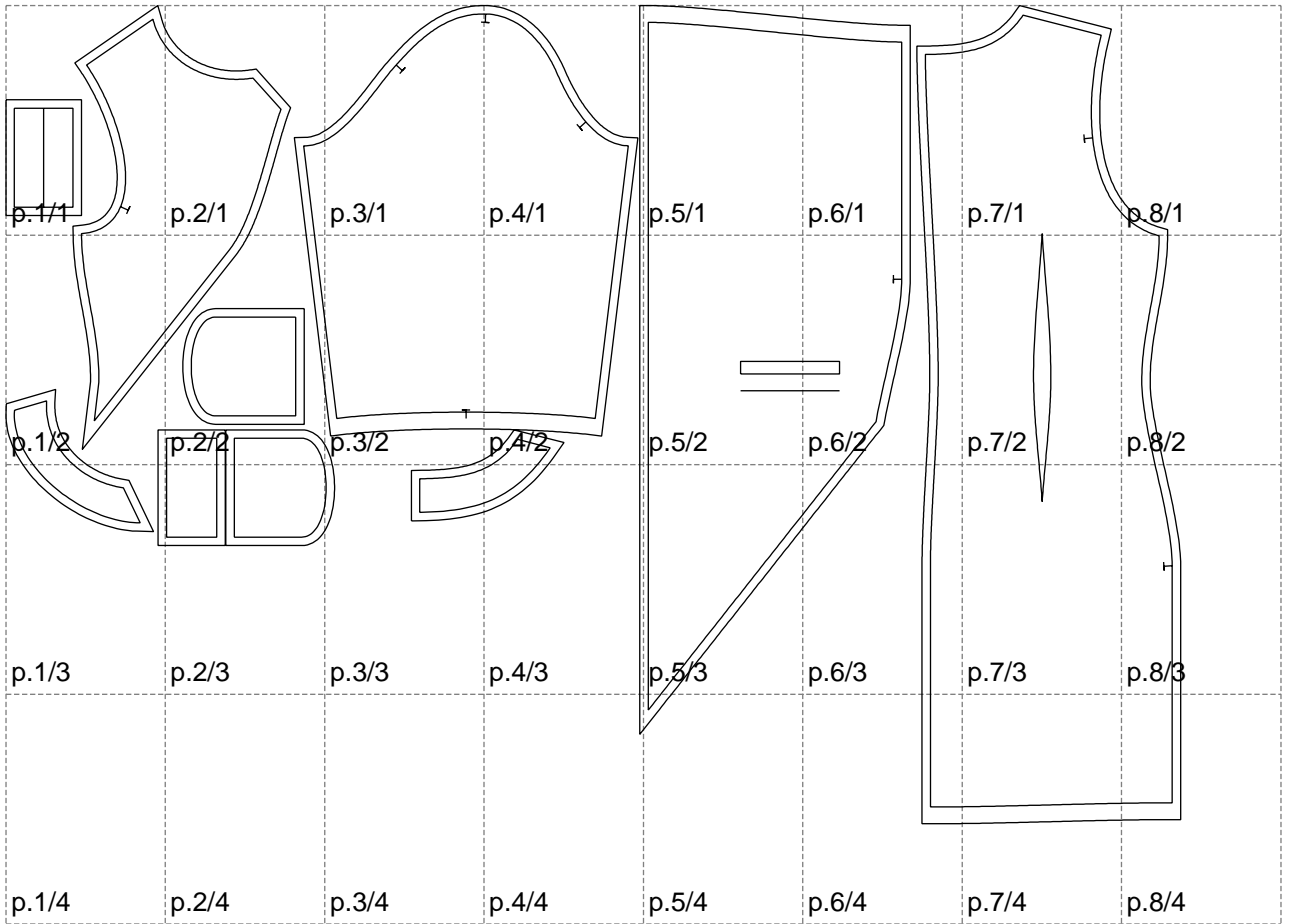

Not for print

Paper size: A4, size:1399.00 x974.33 mm

# Example

size:1488.94 x1514.17 mm

Maneken =1 ver.0

rz\_1=170

rz\_16=104

rz\_17=88.9

rz\_18=84.4

rz\_19=112

rz\_20=109.3

---

. . . . .  
. . . . .  
. . . . .