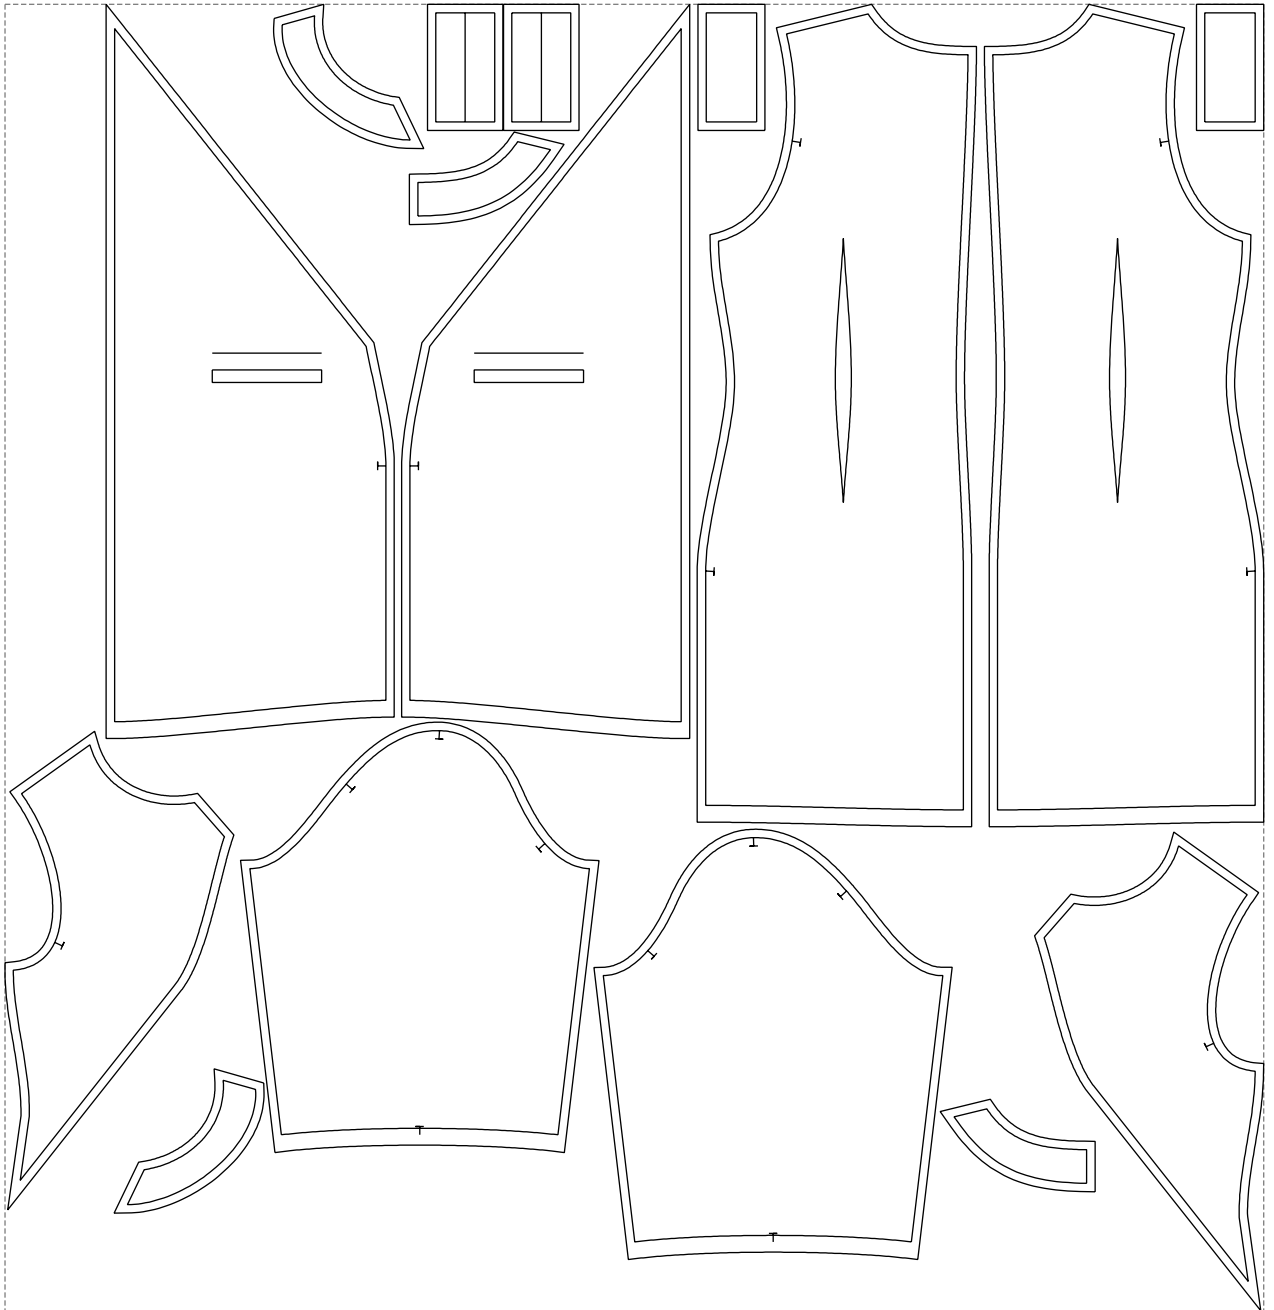

# Example

size:1499.00 x1556.17 mm

Maneken =1 ver.0

rz\_1=170

rz\_16=112

rz\_17=96.2

rz\_18=94

rz\_19=120