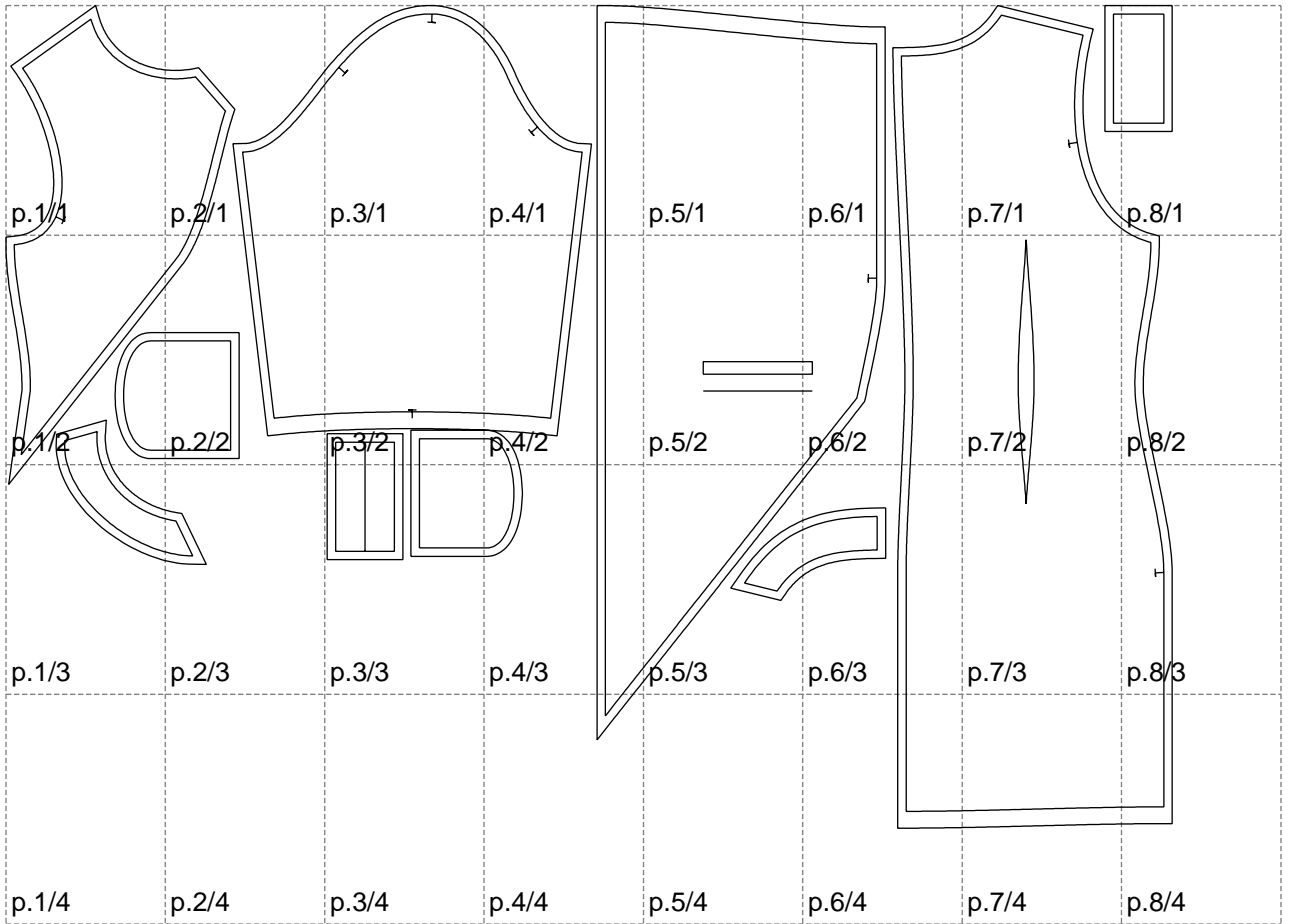

Not for print

Paper size: A4, size:1388.94 x979.51 mm

# Example

size:1499.00 x1556.17 mm

Maneken =1 ver.0

rz\_1=170

rz\_16=112

rz\_17=96.2

rz\_18=94

rz\_19=120

rz\_20=117

---

. . . . .  
. . . . .  
. . . . .