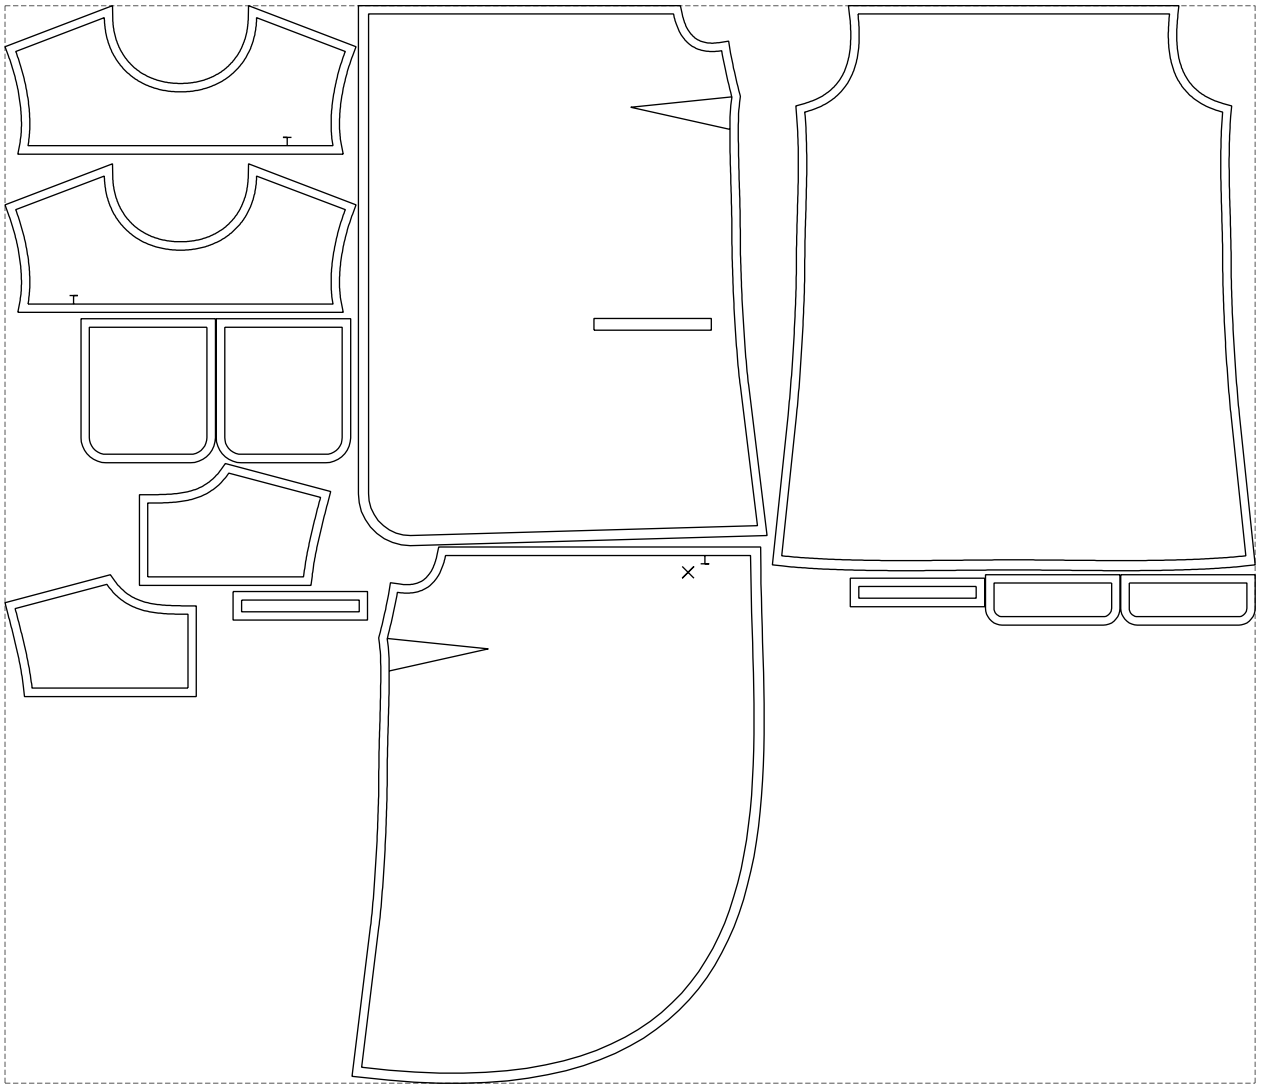

Not for print

Paper size: A4, size:1278.84 x809.10 mm

# Example

size:1488.99 x1283.78 mm

Maneken =1 ver.0

rz\_1=170

rz\_16=88

rz\_17=75.6

rz\_18=67.6

rz\_19=96

rz\_20=94.6

---

. . . . .  
. . . . .  
. . . . .