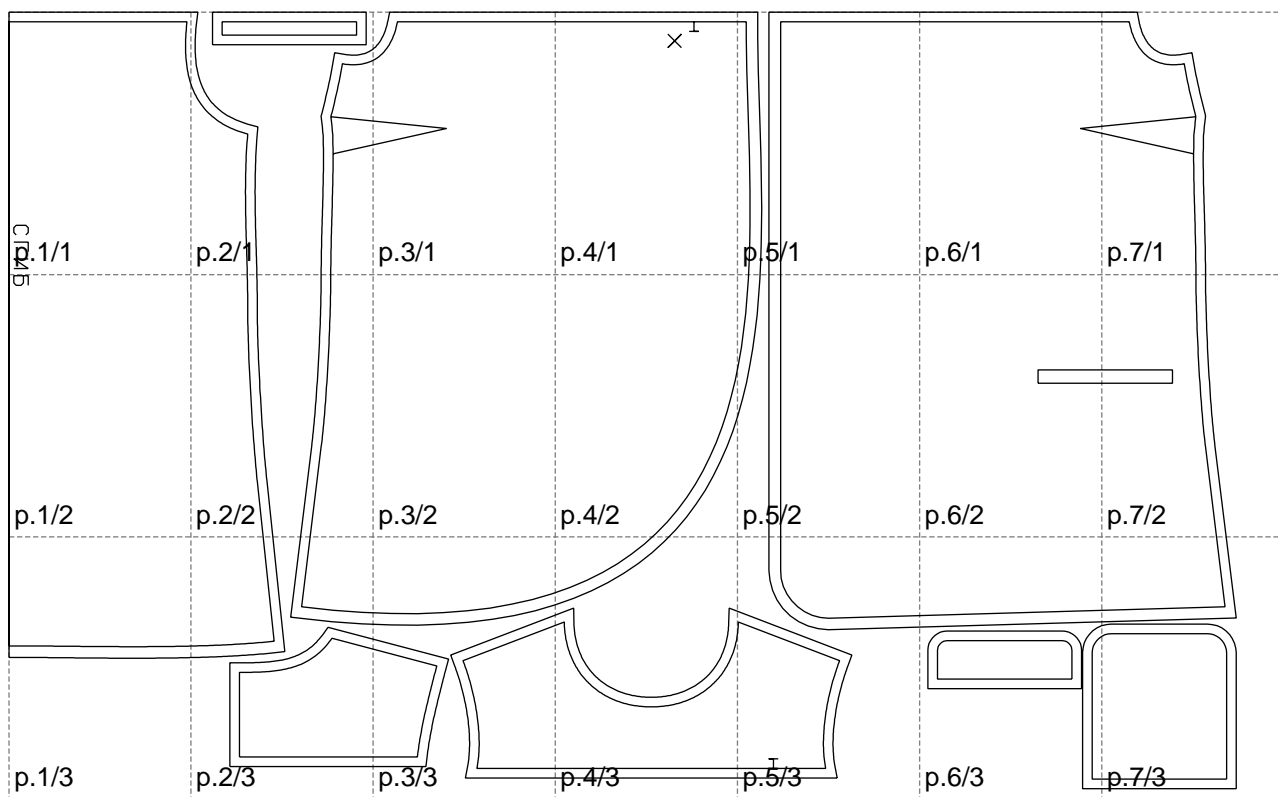

Not for print

Paper size: A4, size:1278.84 x809.10 mm

# Example

size:1488.99 x1283.78 mm

Maneken =1 ver.0

rz\_1=170

rz\_16=88

rz\_17=75.6

rz\_18=67.6

rz\_19=96

rz\_20=94.6

---

. . . . .  
. . . . .  
. . . . .