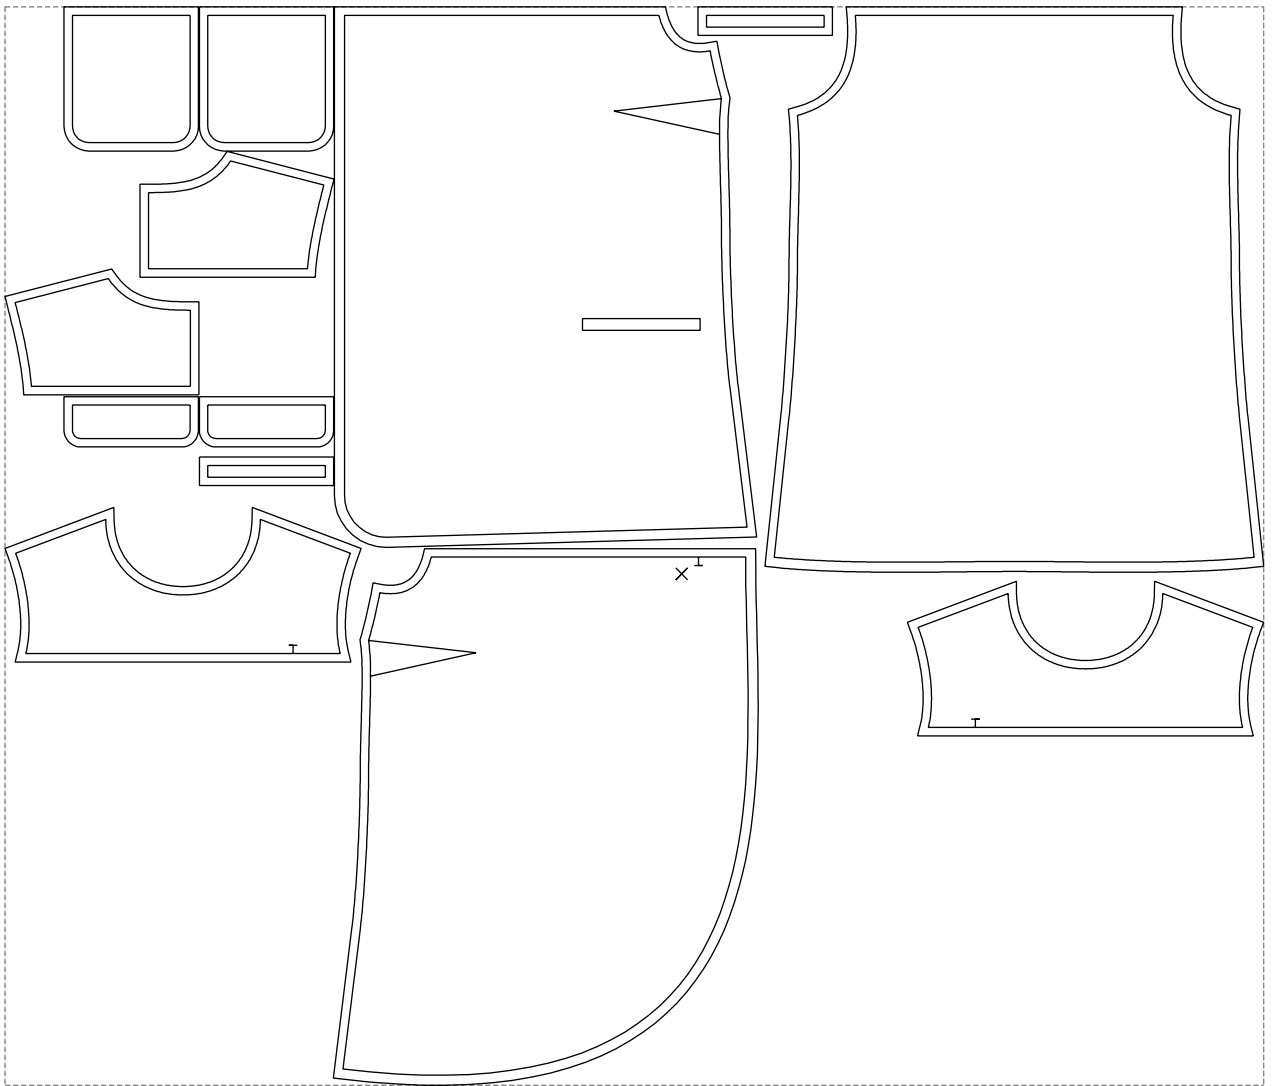

Not for print

Paper size: A4, size:1318.85 x808.78 mm

# Example

size:1499.00 x1284.55 mm

Maneken =1 ver.0

rz\_1=170

rz\_16=92

rz\_17=78.8

rz\_18=71.8

rz\_19=100

rz\_20=98.1

---

. . . . .  
. . . . .  
. . . . .