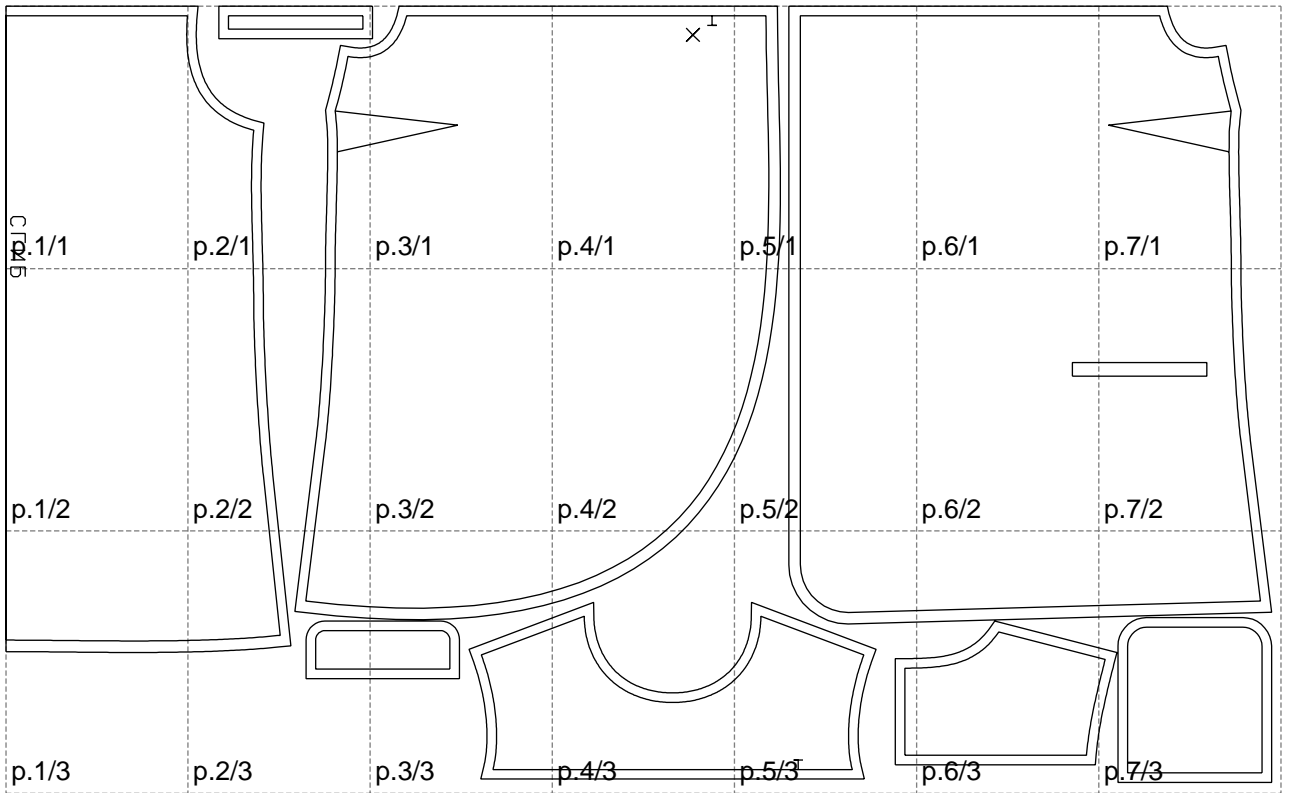

Not for print

Paper size: A4, size:1318.85 x808.78 mm

# Example

size:1499.00 x1284.55 mm

Maneken =1 ver.0

rz\_1=170

rz\_16=92

rz\_17=78.8

rz\_18=71.8

rz\_19=100

rz\_20=98.1

---

. . . . .  
. . . . .  
. . . . .