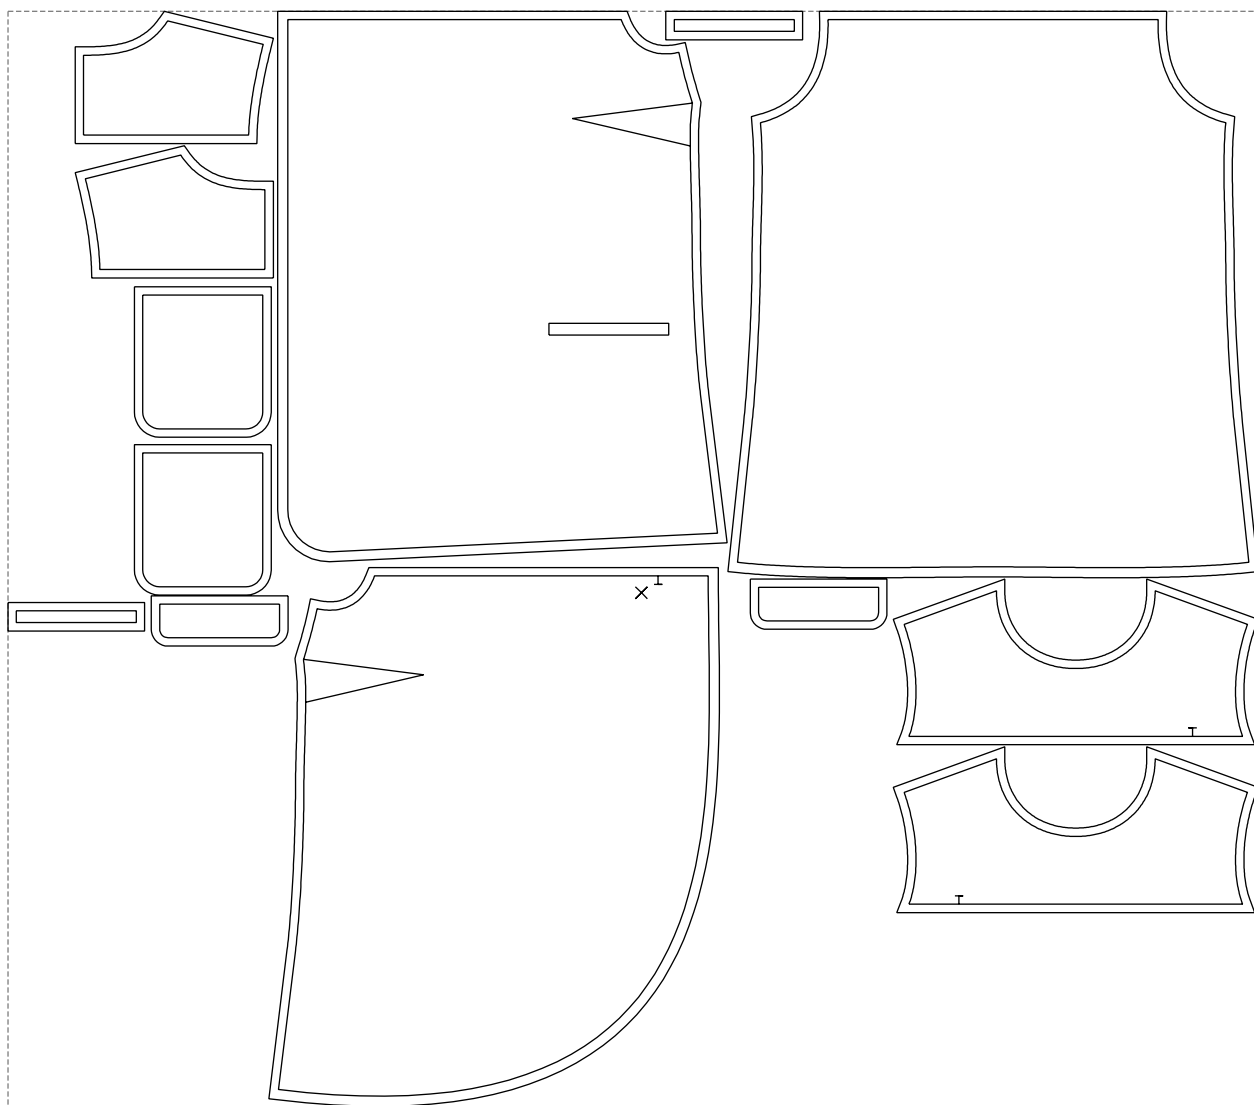

Not for print

Paper size: A4, size:1399.00 x830.36 mm

# Example

size:1488.95 x1304.34 mm

Maneken =1 ver.0

rz\_1=170

rz\_16=100

rz\_17=85.4

rz\_18=80.2

rz\_19=108

rz\_20=105.4

---

. . . . .  
. . . . .  
. . . . .