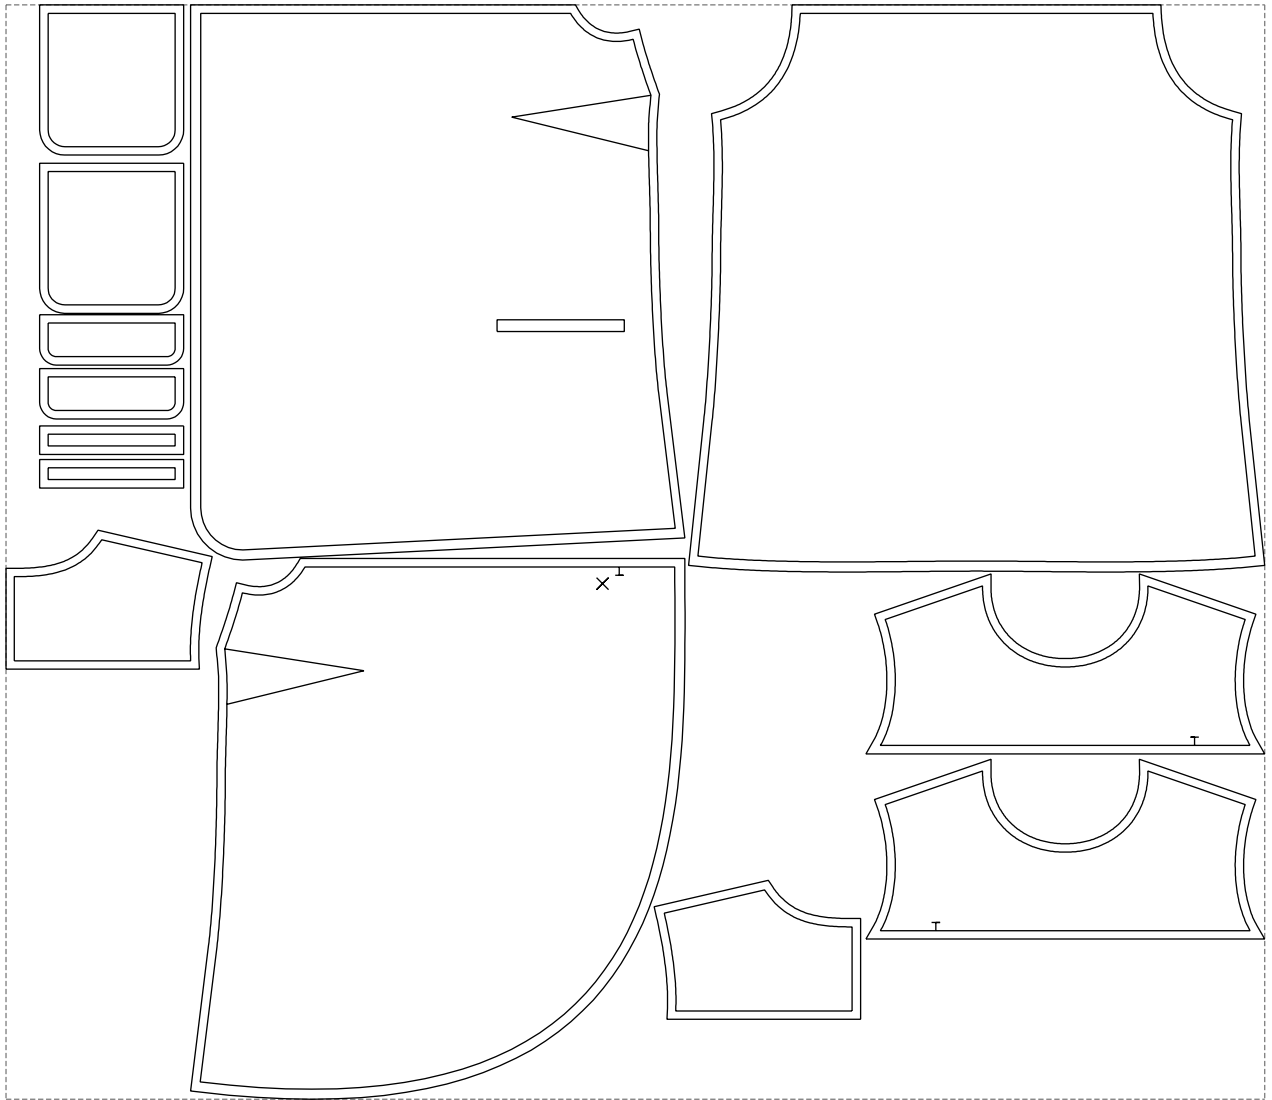

Not for print

Paper size: A4, size:1399.00 x1292.66 mm

# Example

size:1499.00 x1303.61 mm

Maneken =1 ver.0

rz\_1=170

rz\_16=112

rz\_17=96.2

rz\_18=94

rz\_19=120

rz\_20=117

---

. . . . .  
. . . . .  
. . . . .