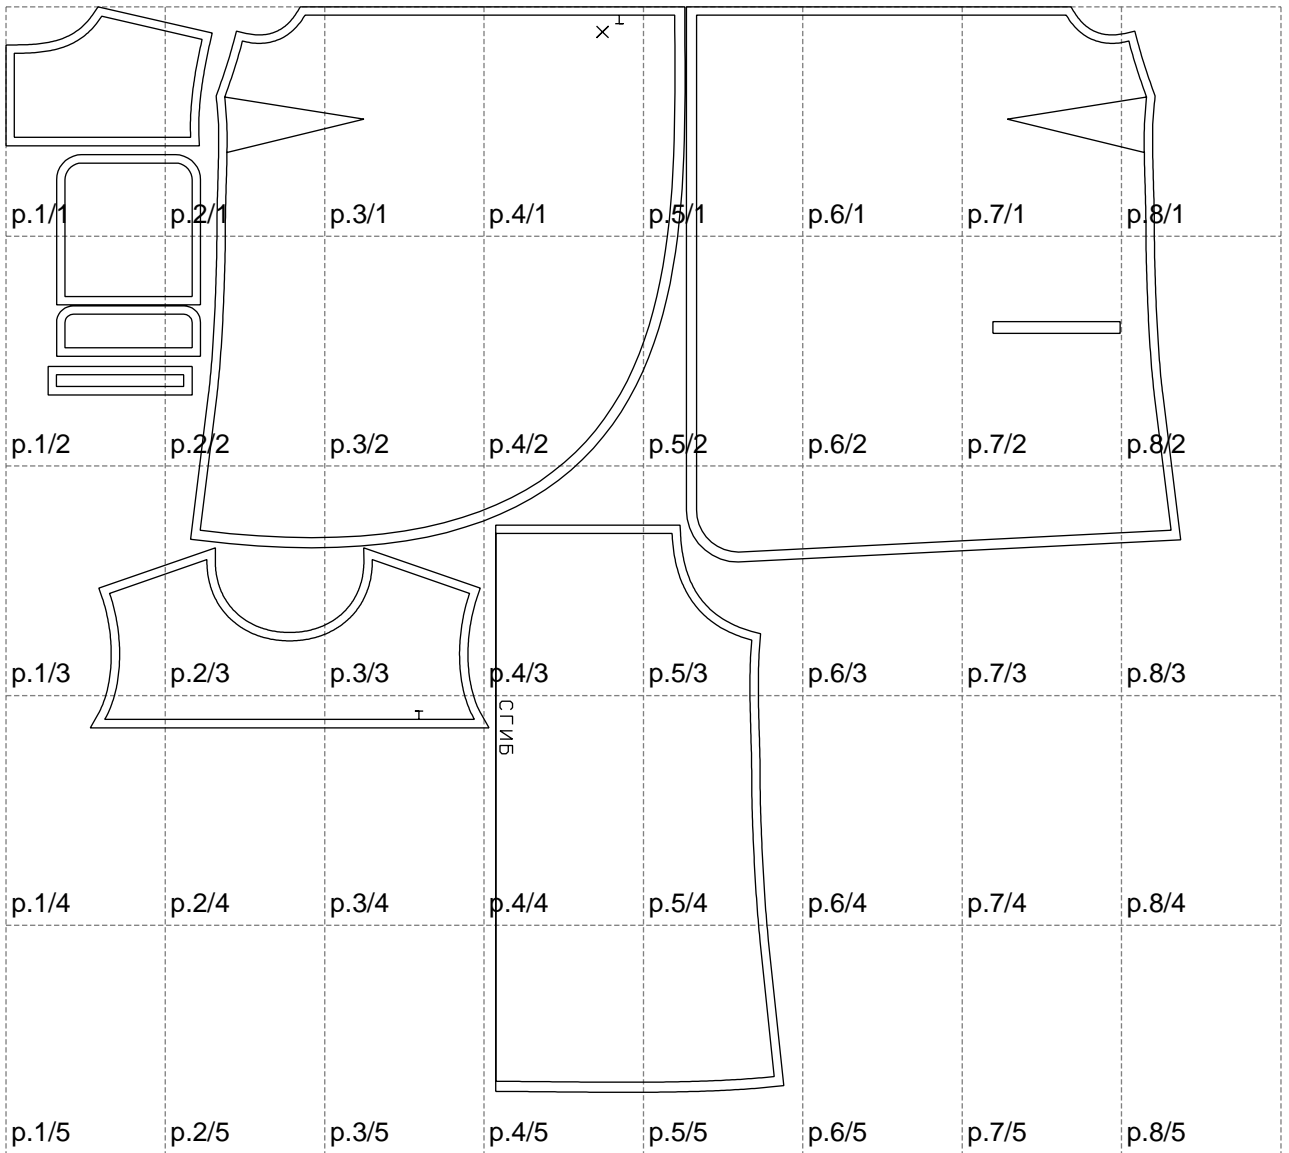

Not for print

Paper size: A4, size:1399.00 x1292.66 mm

# Example

size:1499.00 x1303.61 mm

Maneken =1 ver.0

rz\_1=170

rz\_16=112

rz\_17=96.2

rz\_18=94

rz\_19=120

rz\_20=117

---

. . . . .  
. . . . .  
. . . . .