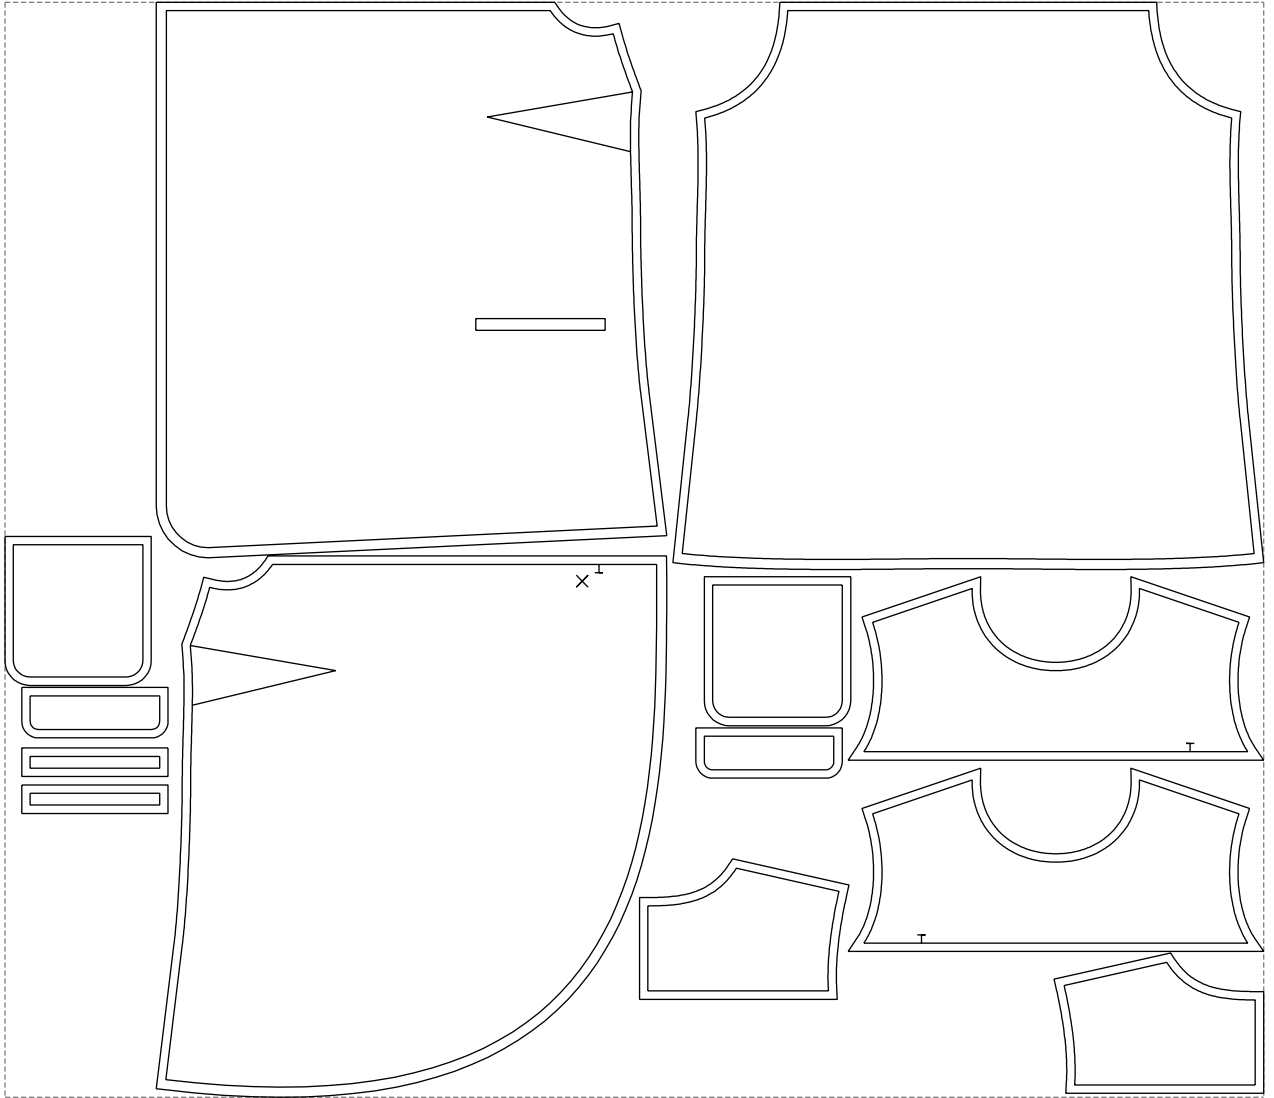

Not for print

Paper size: A4, size:1378.92 x1289.15 mm

# Example

size:1499.00 x1304.30 mm

Maneken =1 ver.0

rz\_1=170

rz\_16=116

rz\_17=100

rz\_18=98.8

rz\_19=124

rz\_20=121

---

. . . . .  
. . . . .  
. . . . .