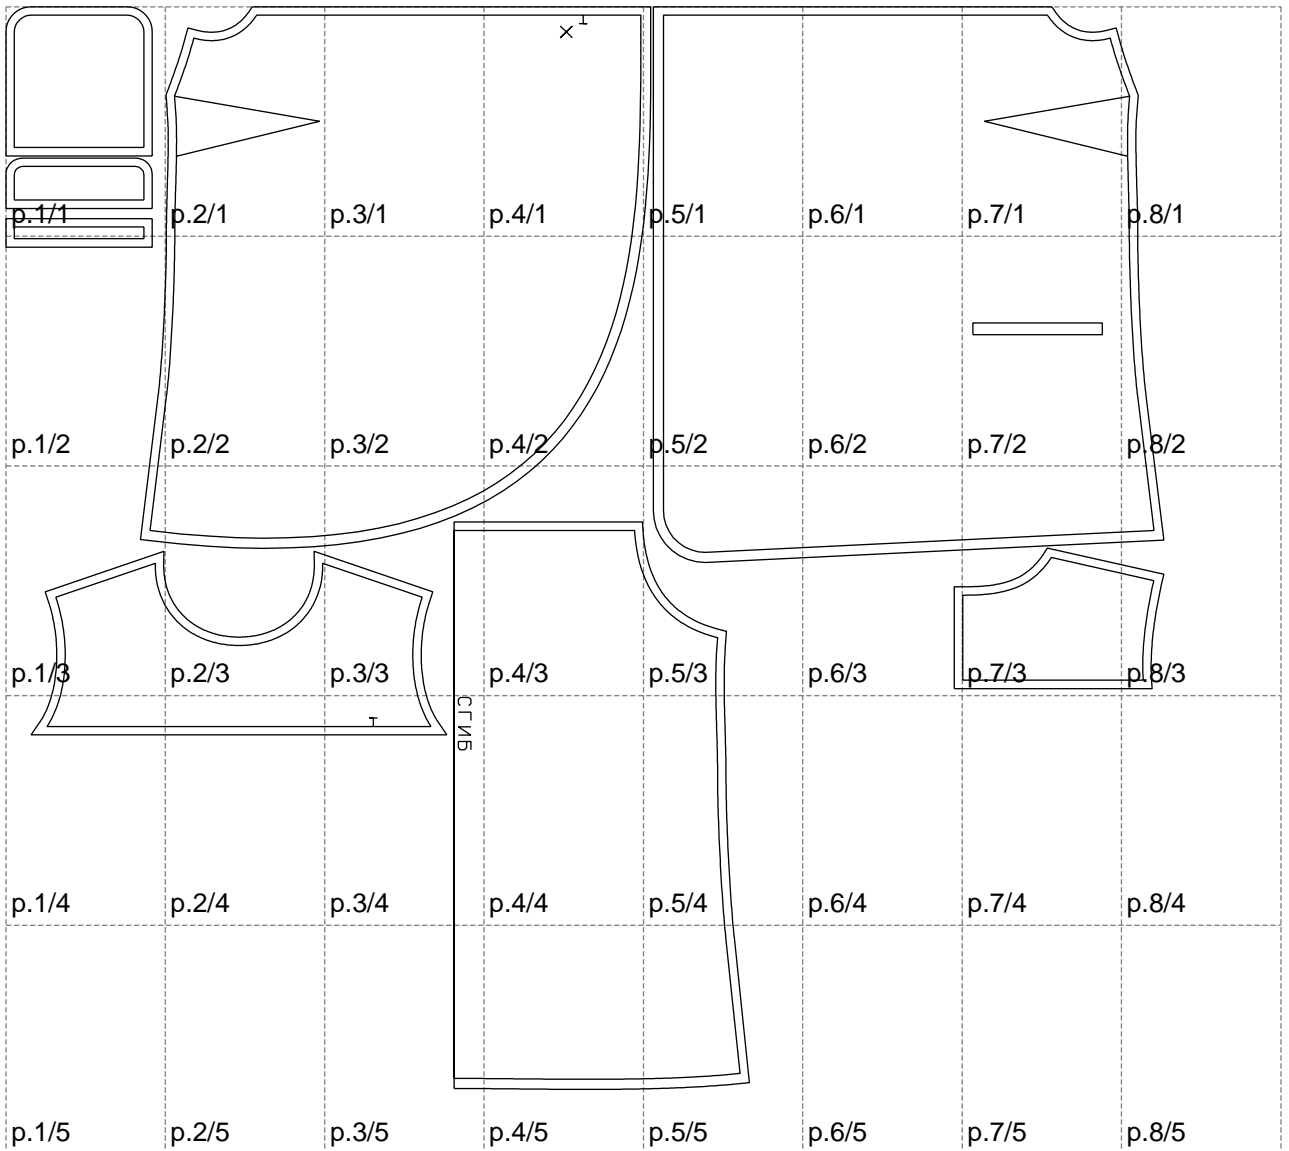

Not for print

Paper size: A4, size:1378.92 x1289.15 mm

# Example

size:1499.00 x1304.30 mm

Maneken =1 ver.0

rz\_1=170

rz\_16=116

rz\_17=100

rz\_18=98.8

rz\_19=124

rz\_20=121

---

. . . . .  
. . . . .  
. . . . .