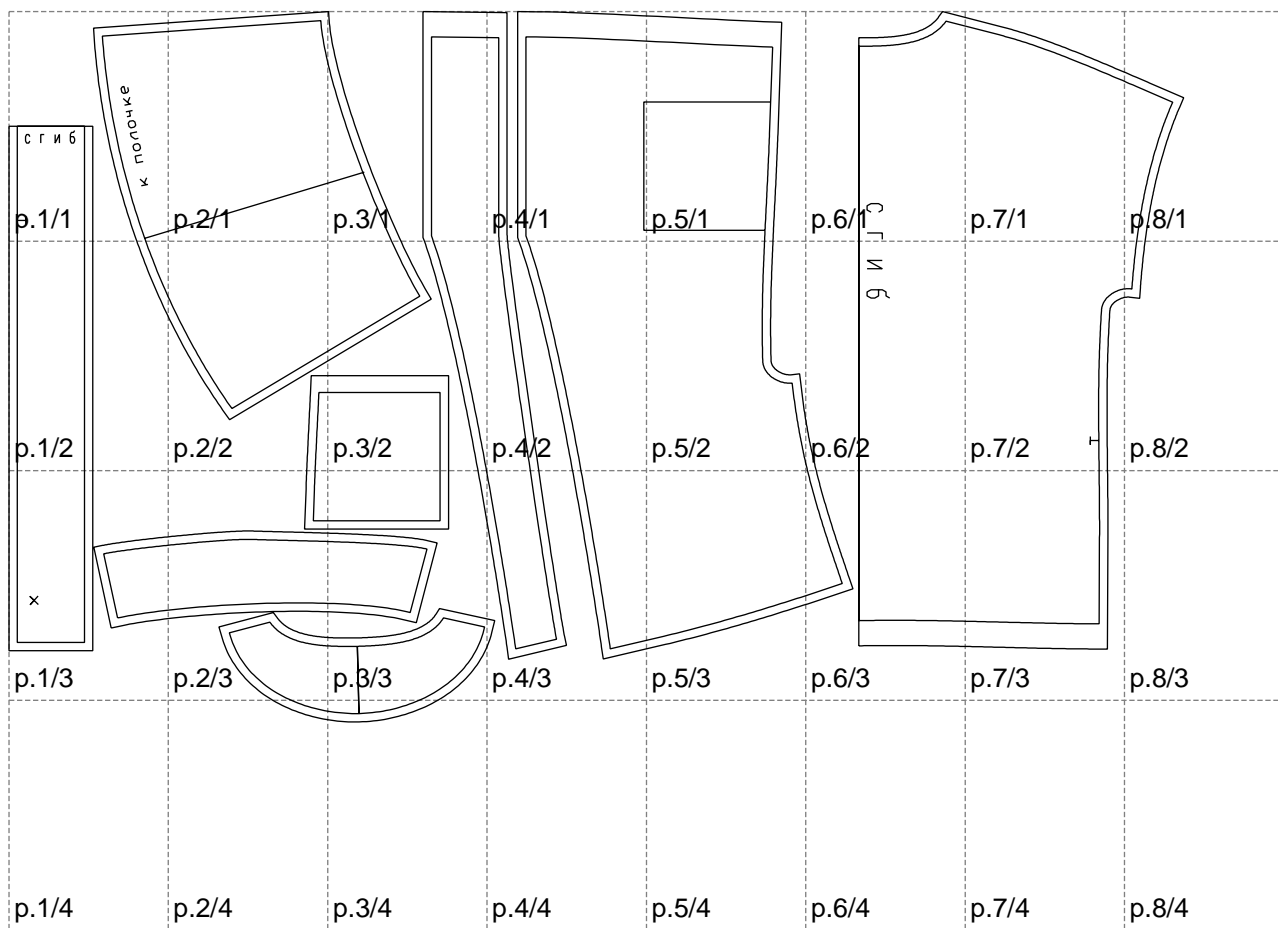

Not for print

Paper size: A4, size:1399.00 x845.93 mm

# Example

size:1488.94 x1714.82 mm

Maneken =1 ver.0

rz\_1=170

rz\_16=96

rz\_17=82

rz\_18=76

rz\_19=104

rz\_20=101.8

---

. . . . .  
. . . . .  
. . . . .