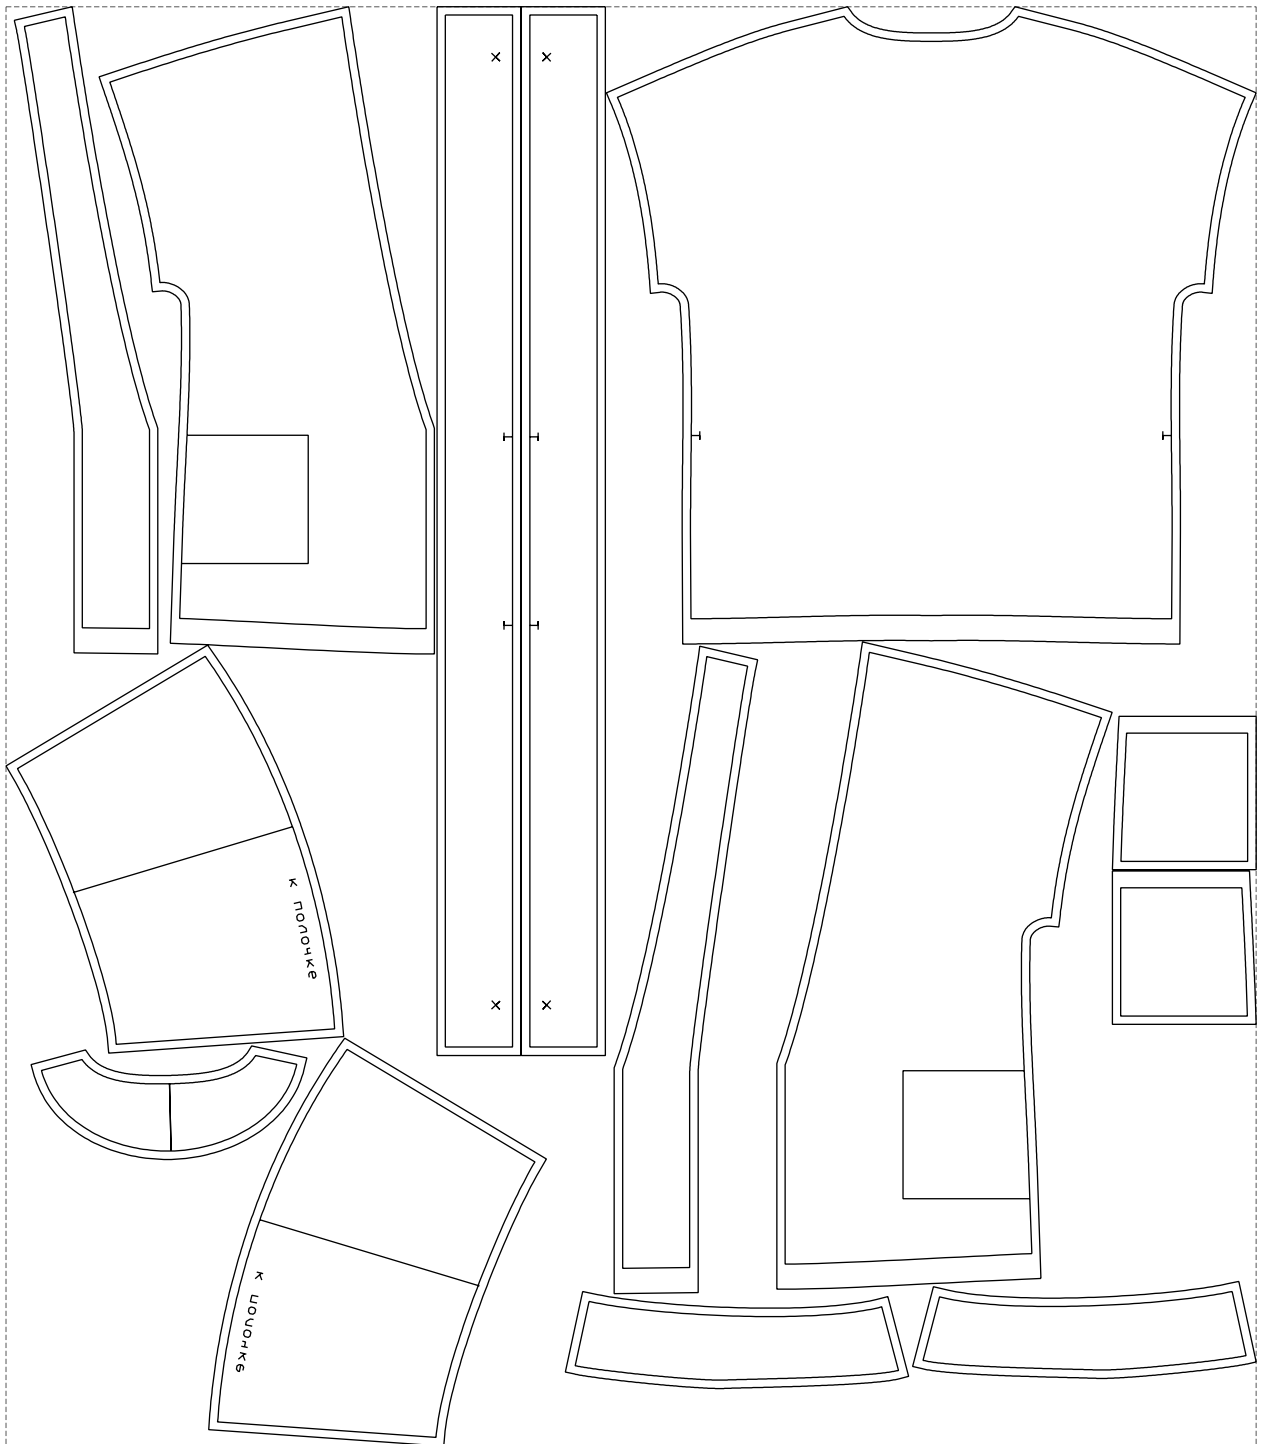

Not for print

Paper size: A4, size:1399.00 x845.93 mm

# Example

size:1488.94 x1714.82 mm

Maneken =1 ver.0

rz\_1=170

rz\_16=96

rz\_17=82

rz\_18=76

rz\_19=104

rz\_20=101.8

---

. . . . .  
. . . . .  
. . . . .