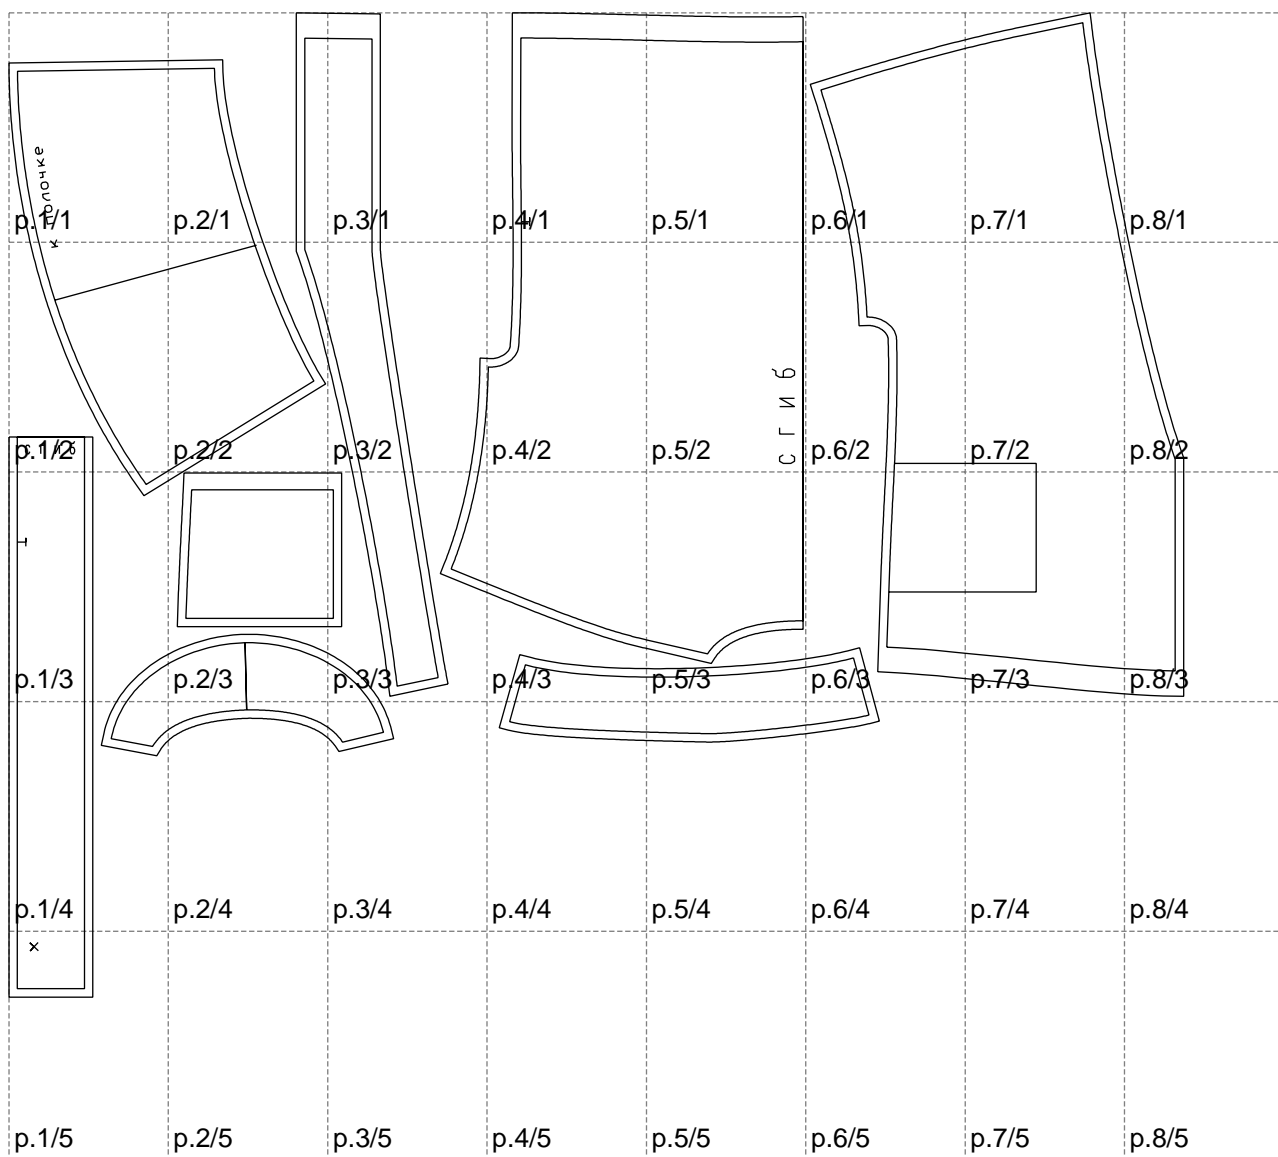

Not for print

Paper size: A4, size:1399.00 x1172.18 mm

# Example

size:1499.00 x2103.08 mm

Maneken =1 ver.0

rz\_1=170

rz\_16=116

rz\_17=100

rz\_18=98.8

rz\_19=124

rz\_20=121

---

. . . . .  
. . . . .  
. . . . .