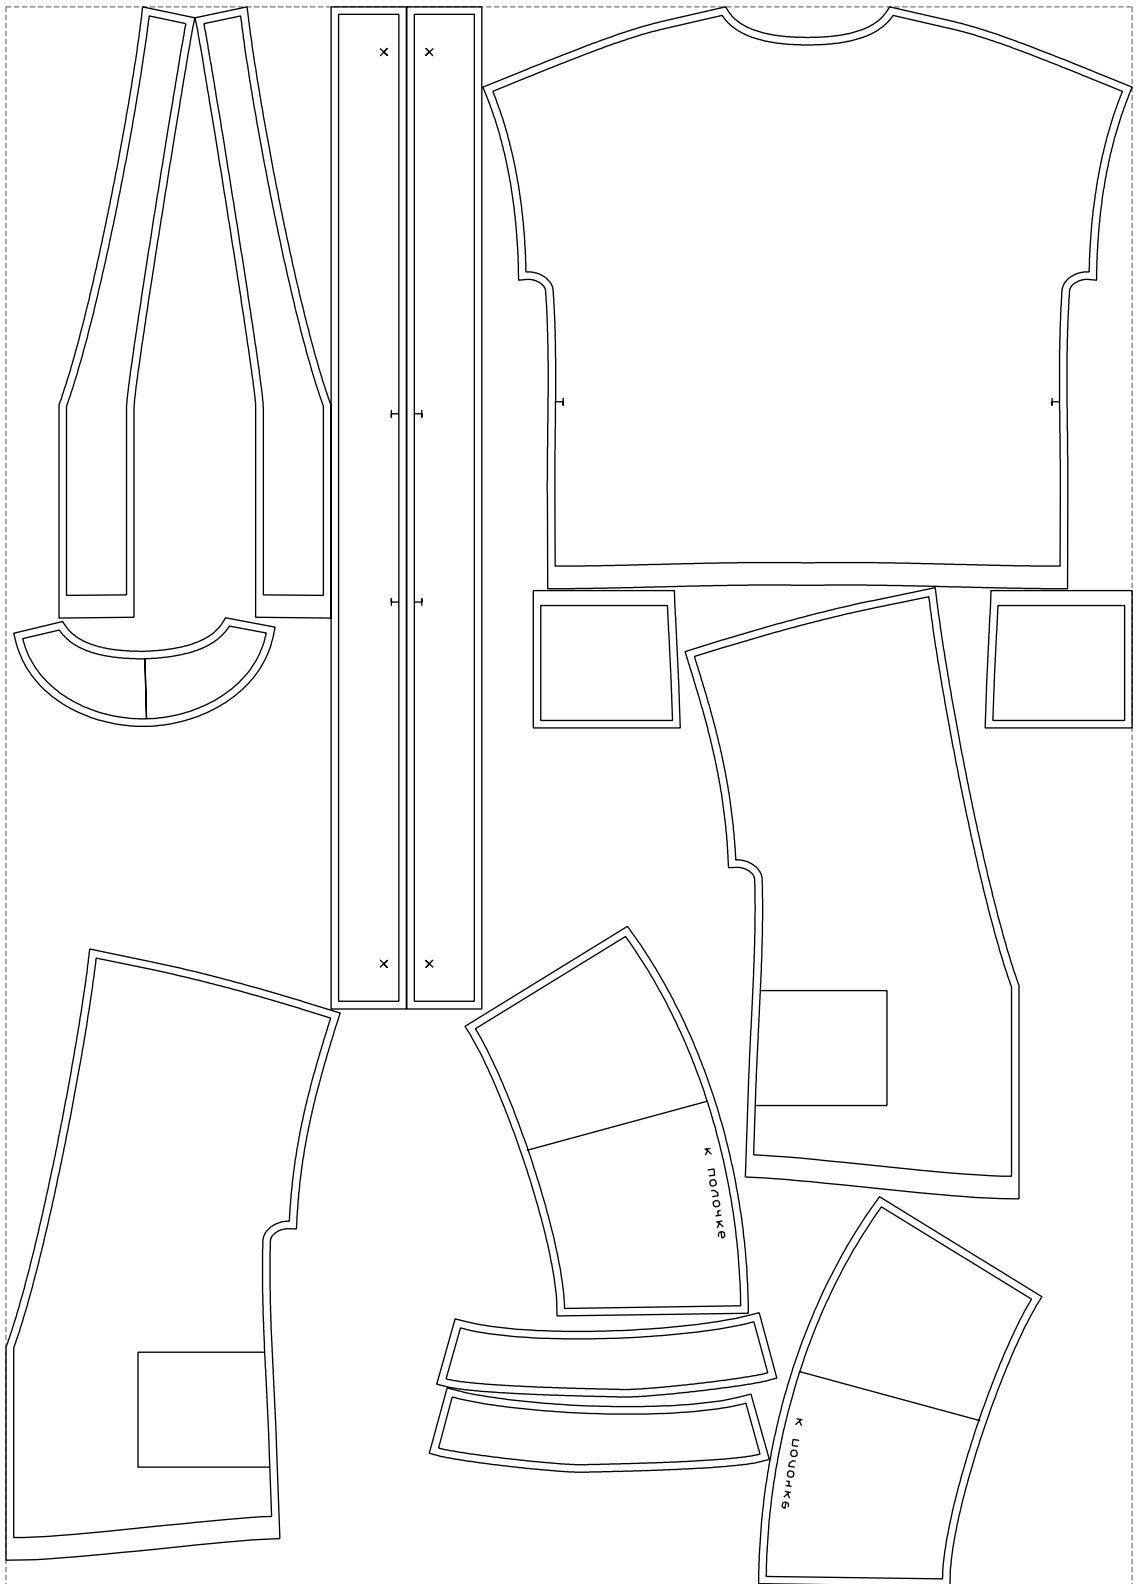

Not for print

Paper size: A4, size:1399.00 x1172.18 mm

# Example

size:1499.00 x2103.08 mm

Maneken =1 ver.0

rz\_1=170

rz\_16=116

rz\_17=100

rz\_18=98.8

rz\_19=124