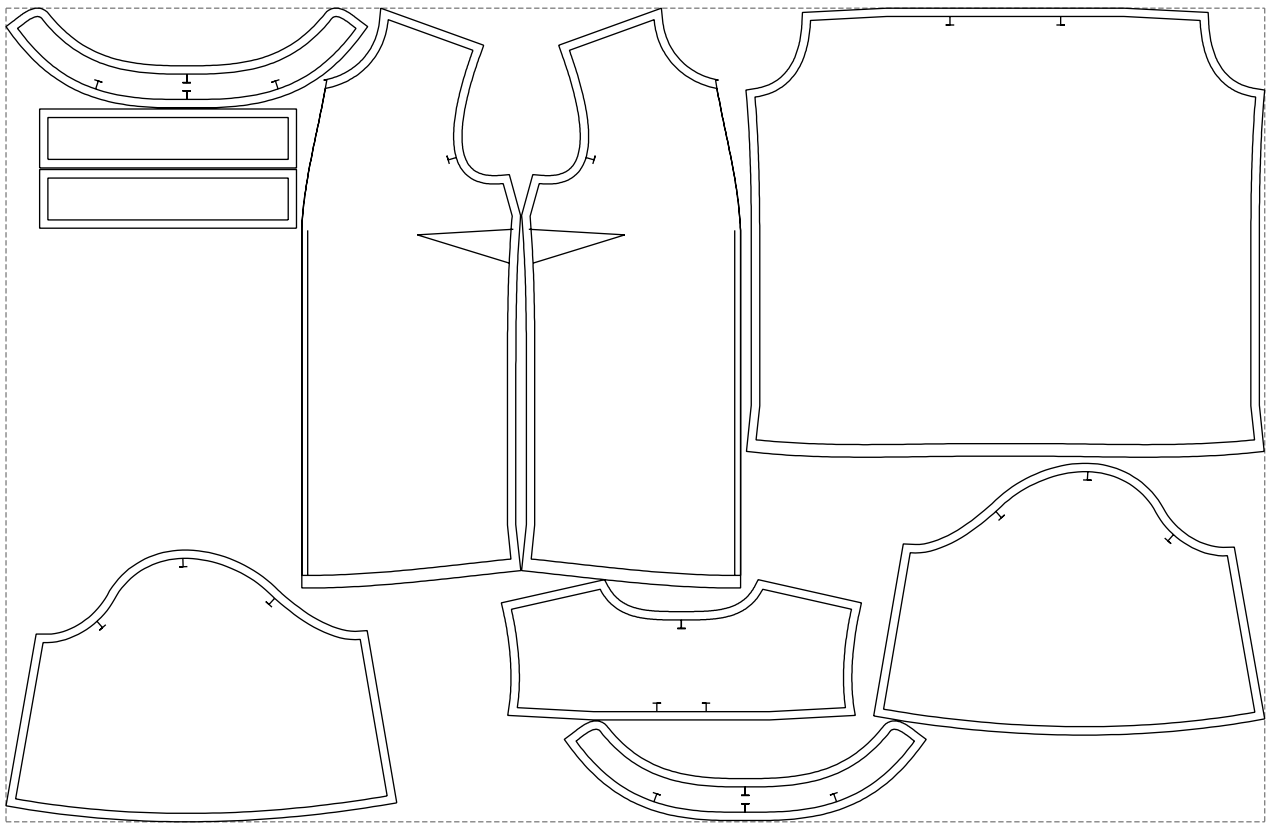

Not for print

Paper size: A4, size:1399.00 x690.67 mm

# Example

size:1499.00 x969.17 mm

Maneken =1 ver.0

rz\_1=170

rz\_16=88

rz\_17=75.6

rz\_18=67.6

rz\_19=96

rz\_20=94.6

---

. . . . .  
. . . . .  
. . . . .