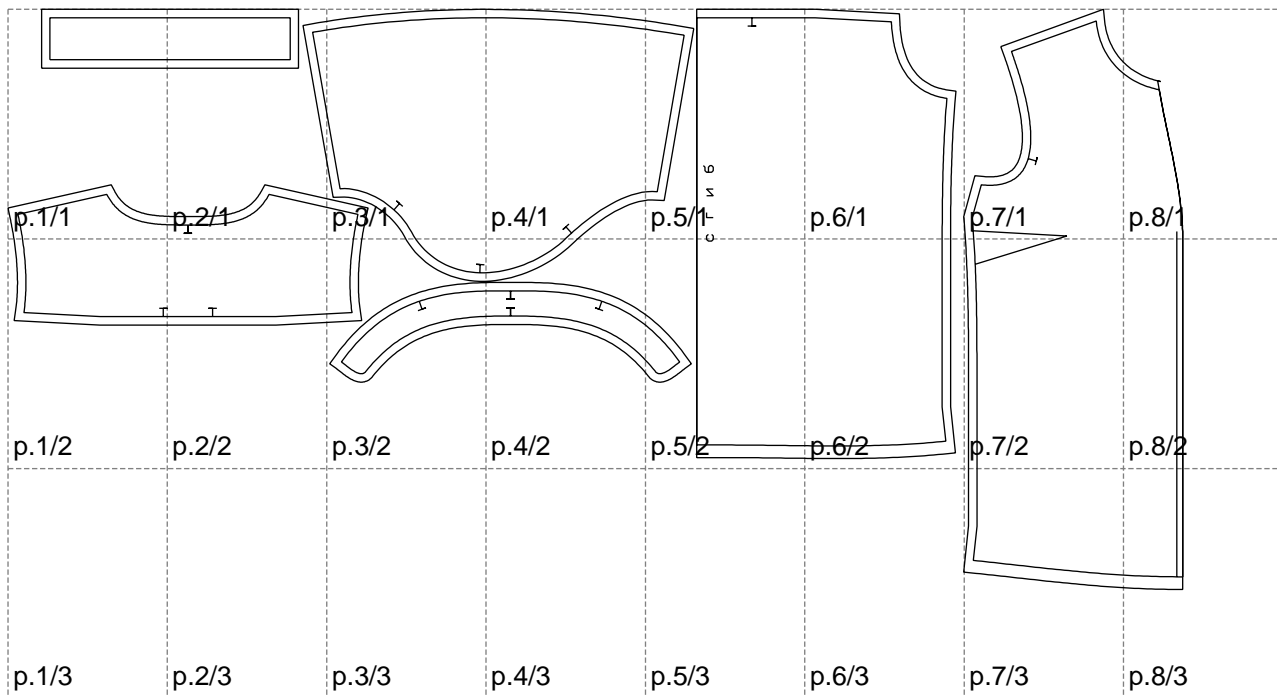

Not for print

Paper size: A4, size:1399.00 x690.67 mm

# Example

size:1499.00 x969.17 mm

Maneken =1 ver.0

rz\_1=170

rz\_16=88

rz\_17=75.6

rz\_18=67.6

rz\_19=96

rz\_20=94.6

---

. . . . .  
. . . . .  
. . . . .