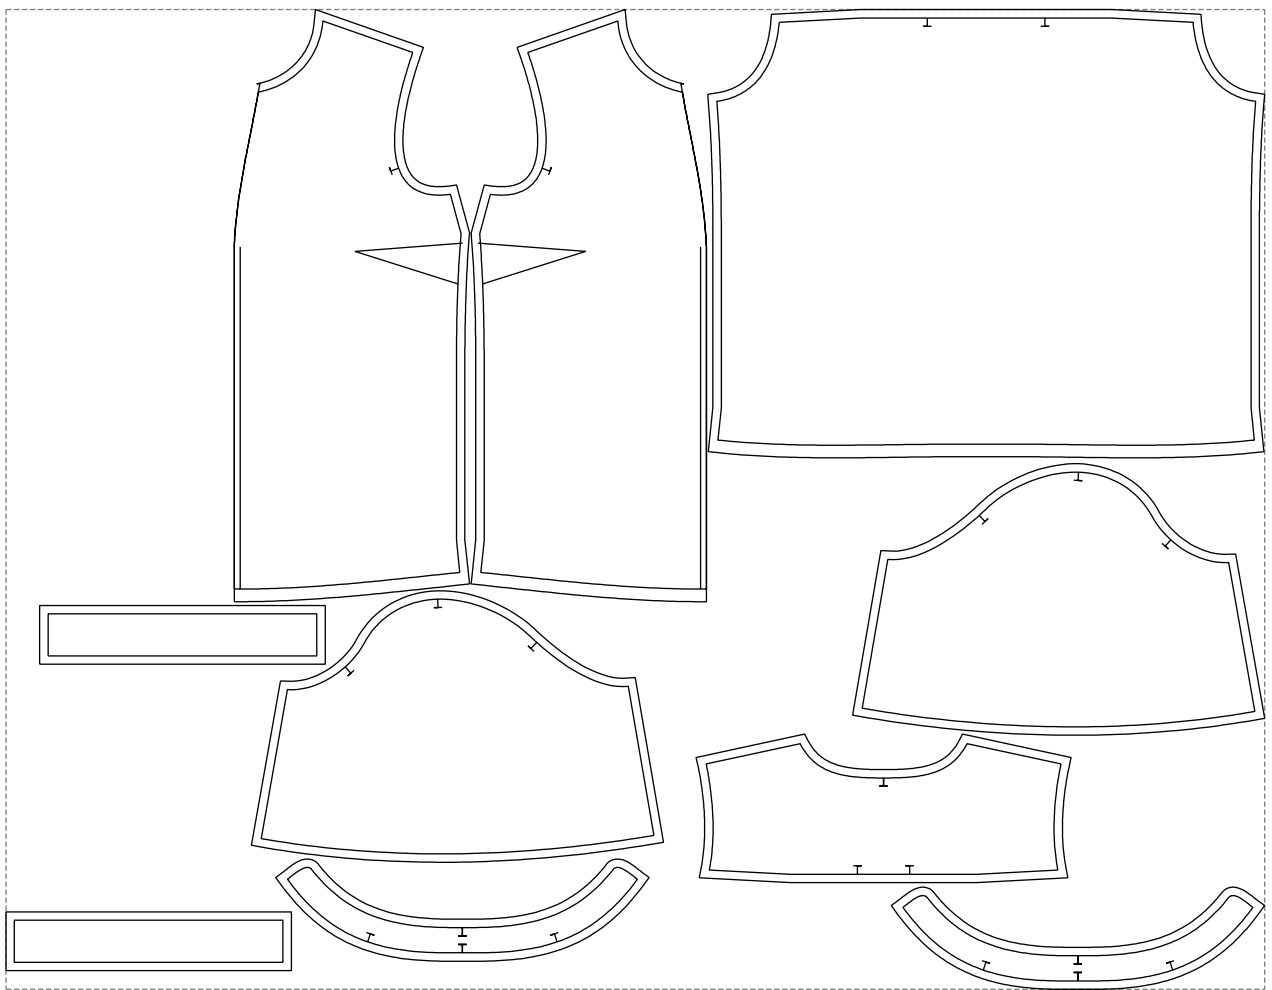

Not for print

Paper size: A4, size:1399.00 x705.28 mm

# Example

size:1499.00 x1166.98 mm

Maneken =1 ver.0

rz\_1=170

rz\_16=96

rz\_17=82

rz\_18=76

rz\_19=104

rz\_20=101.8

---

. . . . .  
. . . . .  
. . . . .