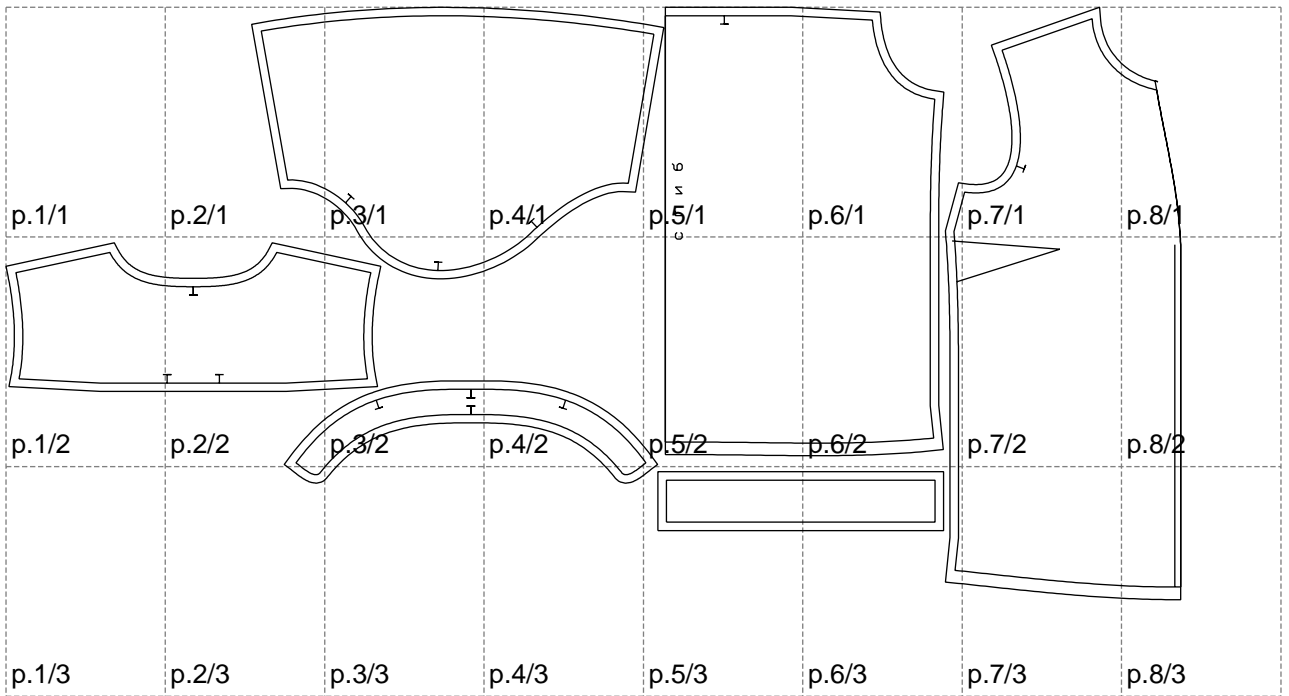

Not for print

Paper size: A4, size:1399.00 x705.28 mm

# Example

size:1499.00 x1166.98 mm

Maneken =1 ver.0

rz\_1=170

rz\_16=96

rz\_17=82

rz\_18=76

rz\_19=104

rz\_20=101.8

---

. . . . .  
. . . . .  
. . . . .