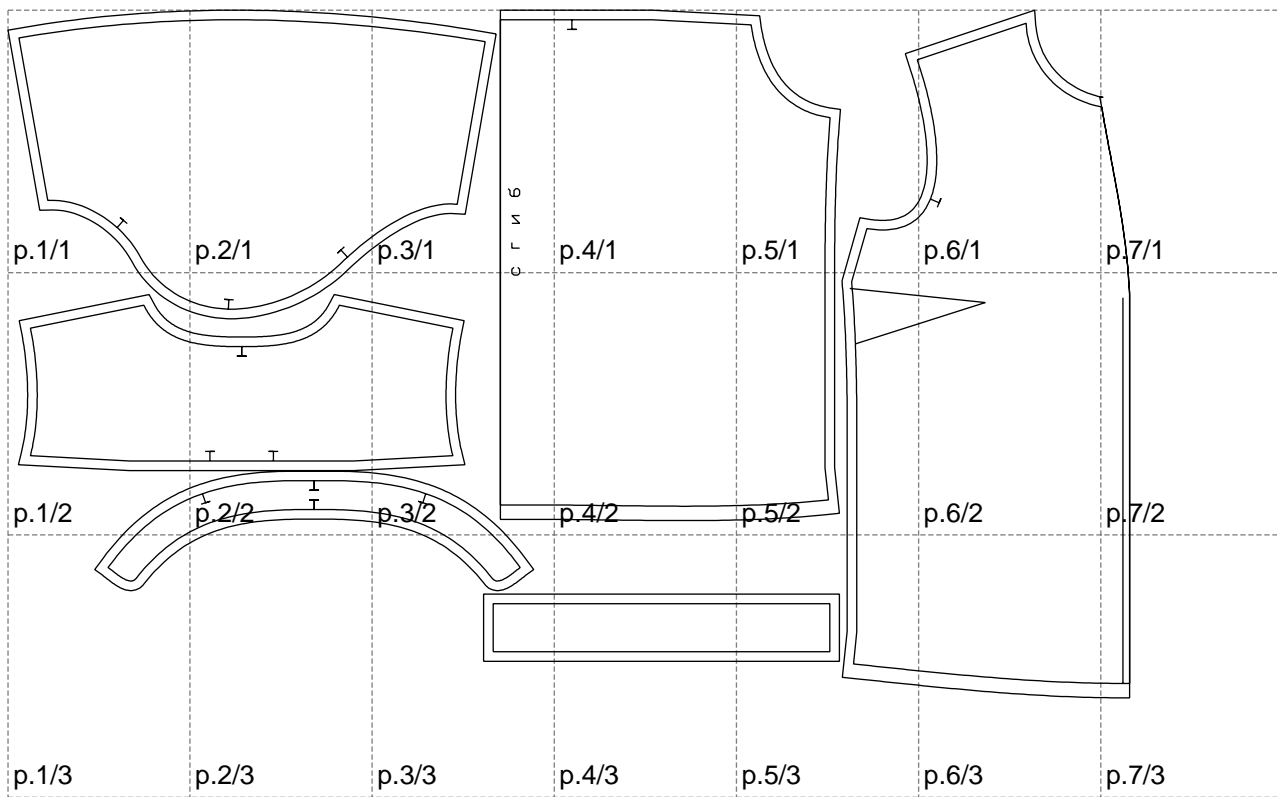

Not for print

Paper size: A4, size:1168.95 x716.49 mm

# Example

size:1488.93 x1210.43 mm

Maneken =1 ver.0

rz\_1=170

rz\_16=104

rz\_17=88.9

rz\_18=84.4

rz\_19=112

rz\_20=109.3

---

. . . . .  
. . . . .  
. . . . .