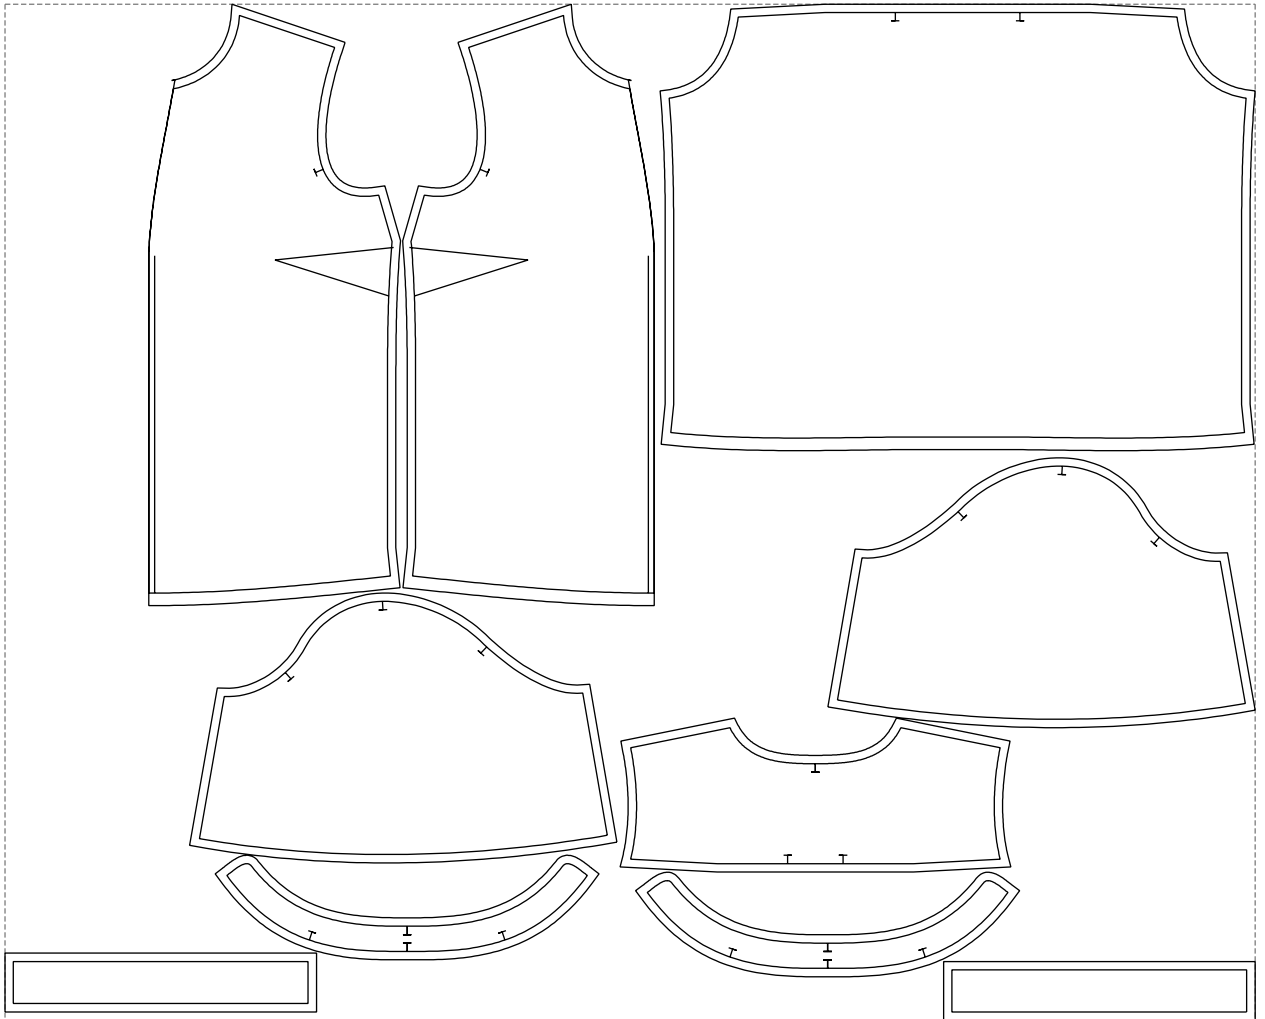

Not for print

Paper size: A4, size:1168.95 x716.49 mm

# Example

size:1488.93 x1210.43 mm

Maneken =1 ver.0

rz\_1=170

rz\_16=104

rz\_17=88.9

rz\_18=84.4

rz\_19=112

rz\_20=109.3

---

. . . . .  
. . . . .  
. . . . .