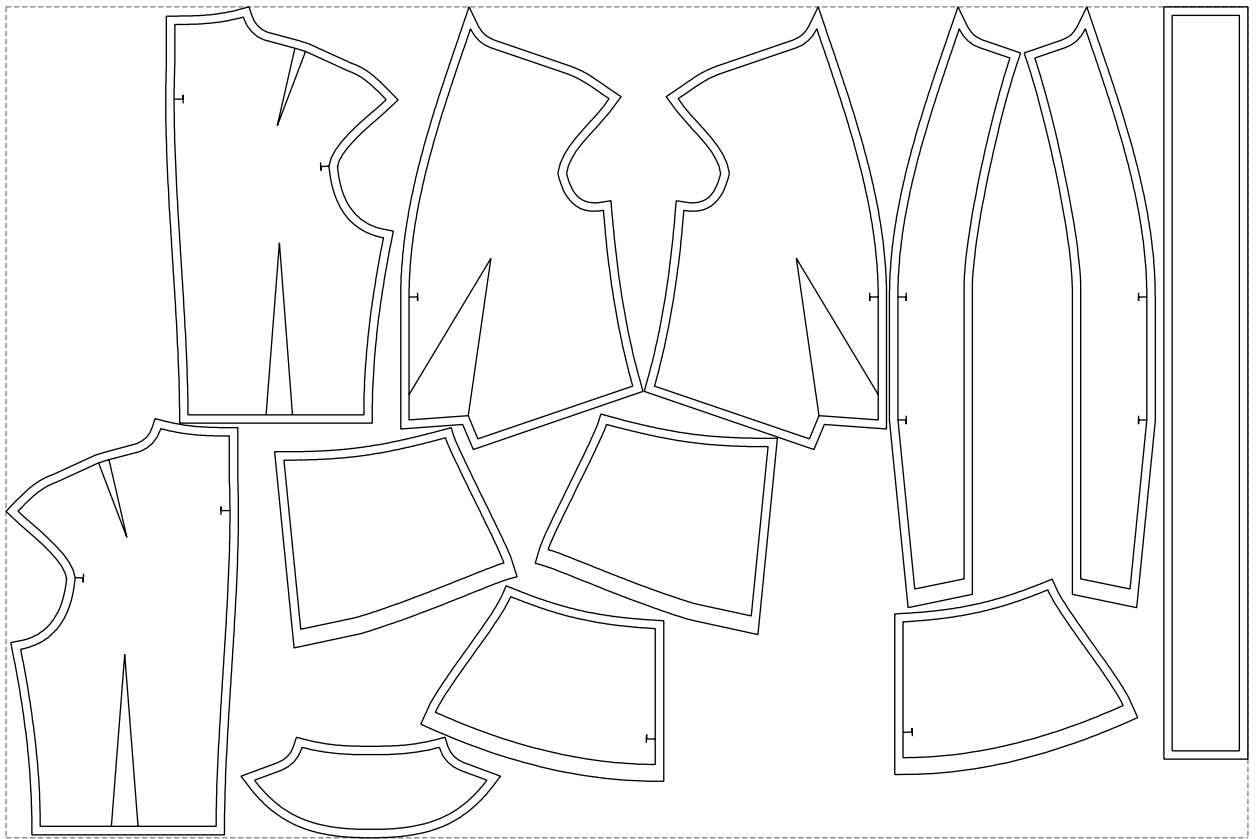

# Example

size:1478.96 x989.66 mm

Maneken =1 ver.0

rz\_1=170

rz\_16=88

rz\_17=75.6

rz\_18=67.6

rz\_19=96