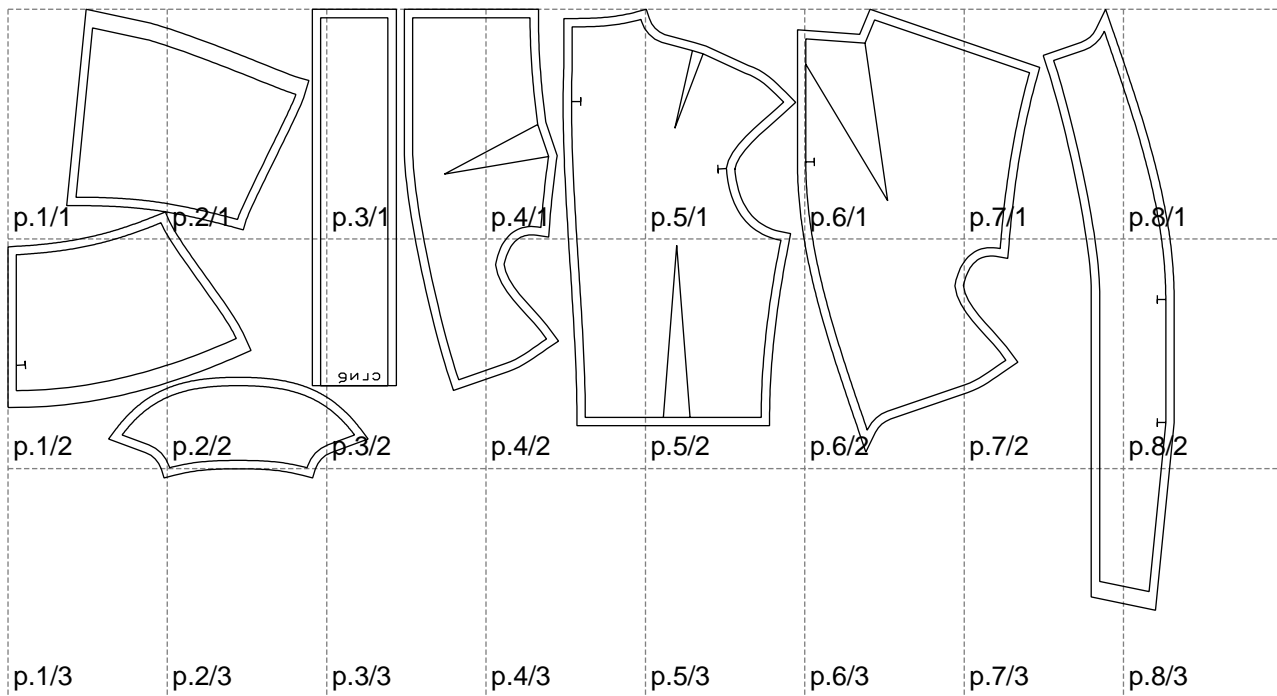

Not for print

Paper size: A4, size:1388.91 x715.45 mm

# Example

size:1478.96 x989.66 mm

Maneken =1 ver.0

rz\_1=170

rz\_16=88

rz\_17=75.6

rz\_18=67.6

rz\_19=96

rz\_20=94.6

---

. . . . .  
. . . . .  
. . . . .