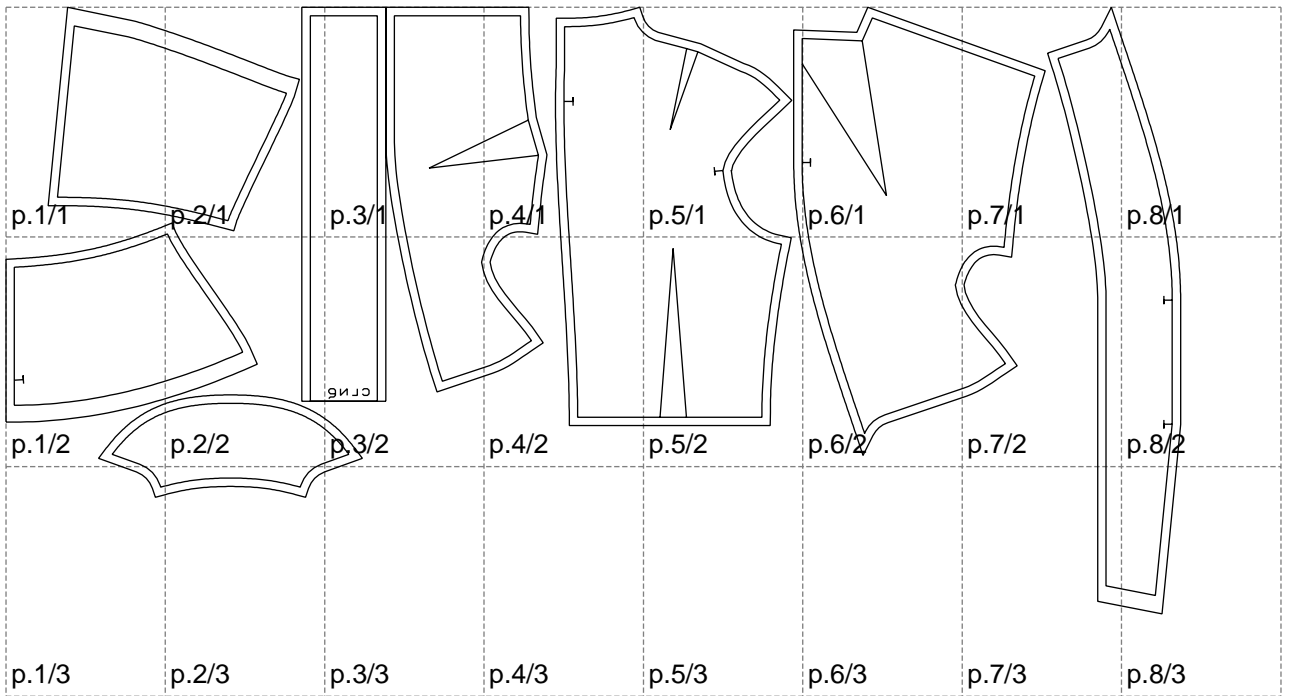

Not for print

Paper size: A4, size:1399.00 x722.34 mm

# Example

size:1488.92 x995.04 mm

Maneken =1 ver.0

rz\_1=170

rz\_16=92

rz\_17=78.8

rz\_18=71.8

rz\_19=100

rz\_20=98.1

---

. . . . .  
. . . . .  
. . . . .