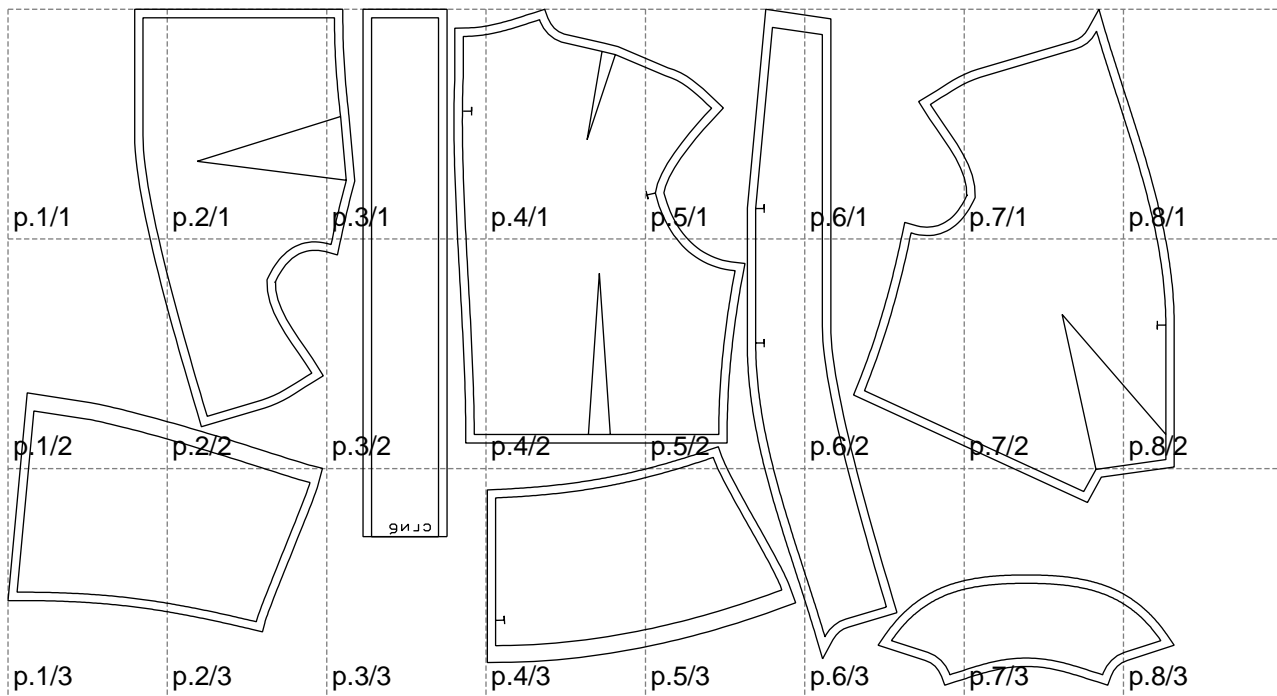

Not for print

Paper size: A4, size:1388.96 x804.72 mm

# Example

size:1499.00 x1467.29 mm

Maneken =1 ver.0

rz\_1=170

rz\_16=120

rz\_17=104

rz\_18=103.6

rz\_19=128

rz\_20=125.1

---

. . . . .  
. . . . .  
. . . . .