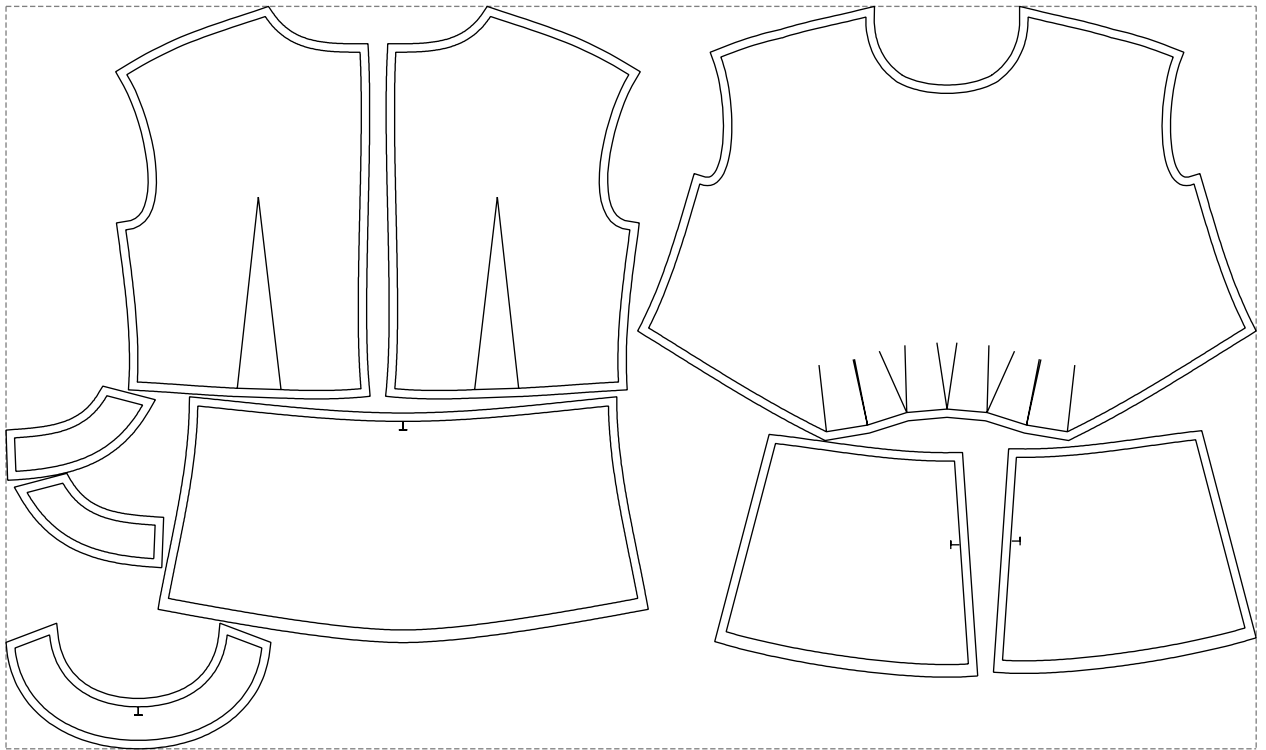

Not for print

Paper size: A4, size:1399.00 x570.93 mm

# Example

size:1488.99 x884.26 mm

Maneken =1 ver.0

rz\_1=170

rz\_16=100

rz\_17=85.4

rz\_18=80.2

rz\_19=108

rz\_20=105.4

---

. . . . .  
. . . . .  
. . . . .