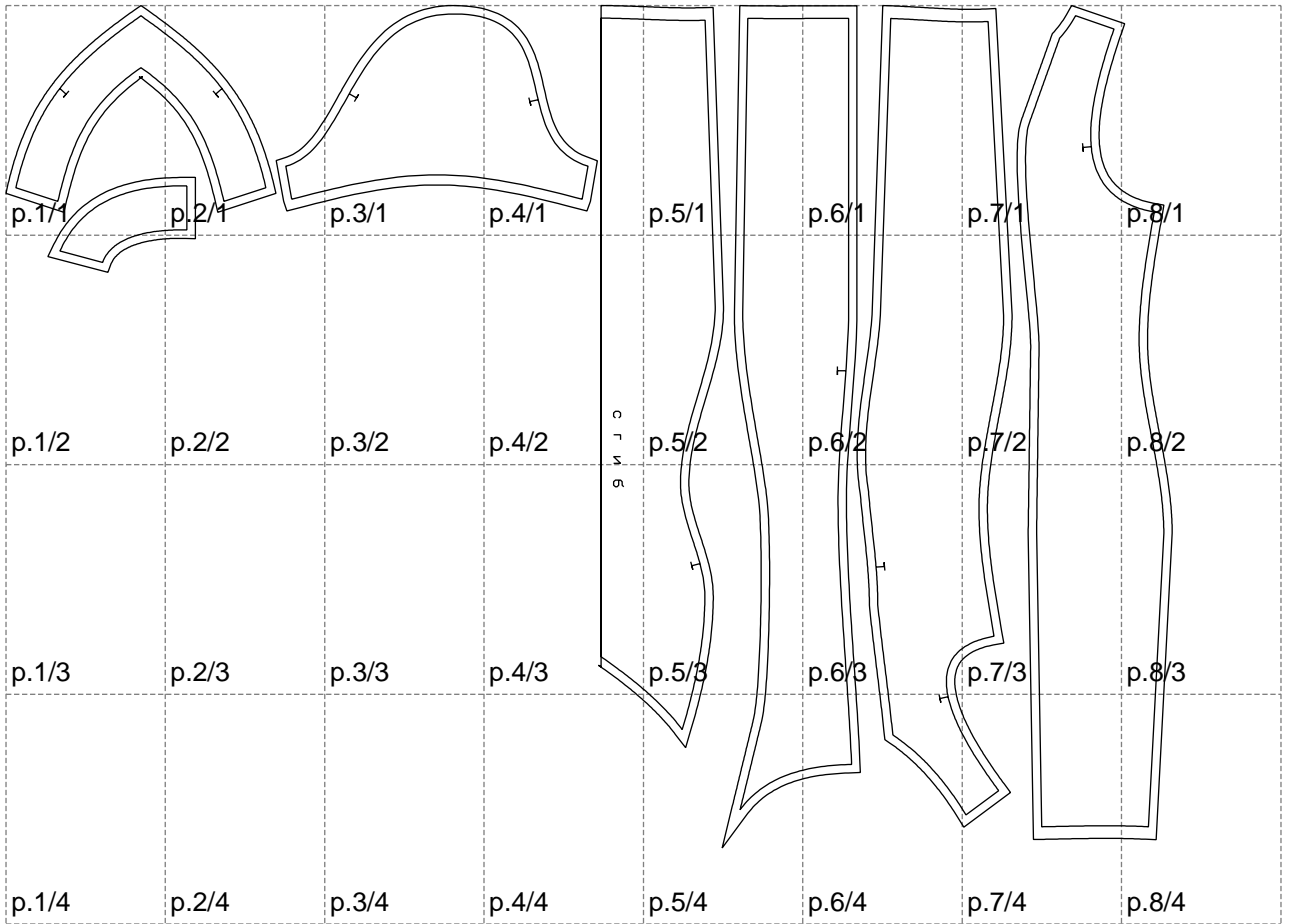

Not for print

Paper size: A4, size:1388.93 x1002.97 mm

# Example

size:1368.65 x246.06 mm

Maneken =1 ver.0

rz\_1=170

rz\_16=96

rz\_17=82

rz\_18=76

rz\_19=104

rz\_20=101.8

---

. . . . .  
. . . . .  
. . . . .