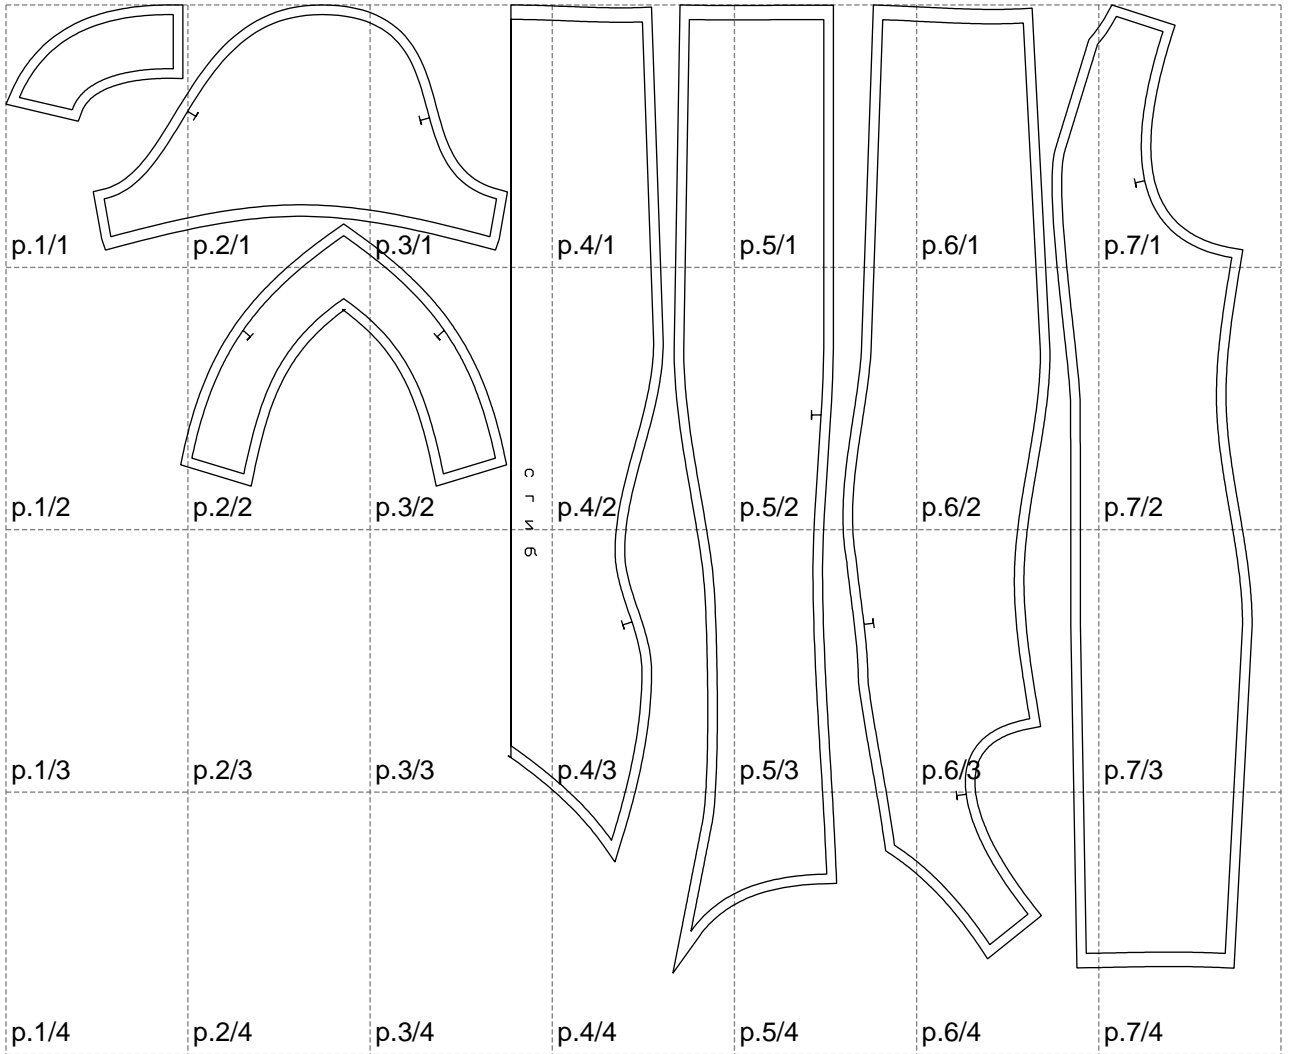

Not for print

Paper size: A4, size:1298.63 x1008.79 mm

# Example

size:1438.79 x273.15 mm

Maneken =1 ver.0

rz\_1=170

rz\_16=112

rz\_17=96.2

rz\_18=94

rz\_19=120

rz\_20=117

---

. . . . .  
. . . . .  
. . . . .