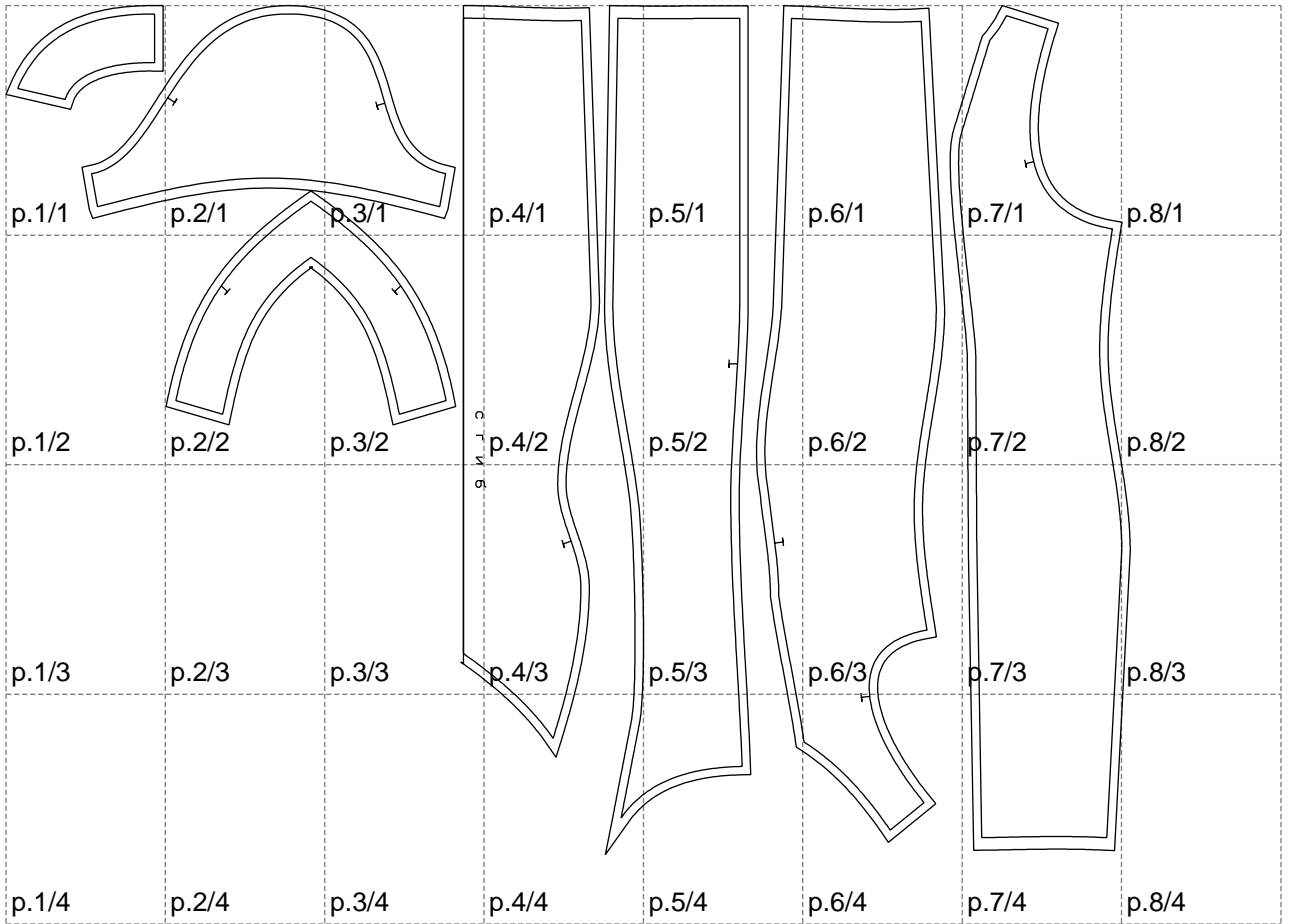

Not for print

Paper size: A4, size:1338.91 x1011.14 mm

# Example

size:1458.94 x278.75 mm

Maneken =1 ver.0

rz\_1=170

rz\_16=116

rz\_17=100

rz\_18=98.8

rz\_19=124

rz\_20=121

---

. . . . .  
. . . . .  
. . . . .