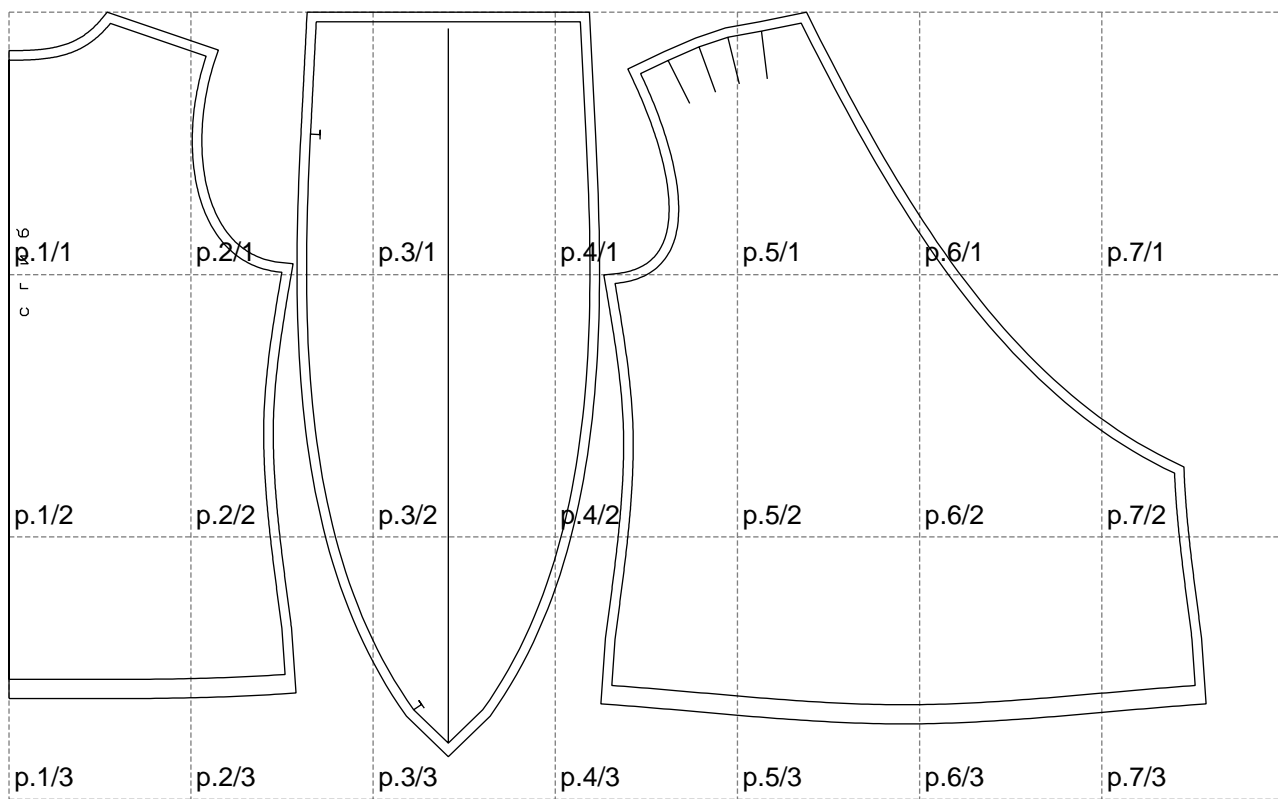

Not for print

Paper size: A4, size:1247.64 x775.62 mm

# Example

size:1468.91 x1524.21 mm

Maneken =1 ver.0

rz\_1=170

rz\_16=104

rz\_17=88.9

rz\_18=84.4

rz\_19=112

rz\_20=109.3

---

. . . . .  
. . . . .  
. . . . .